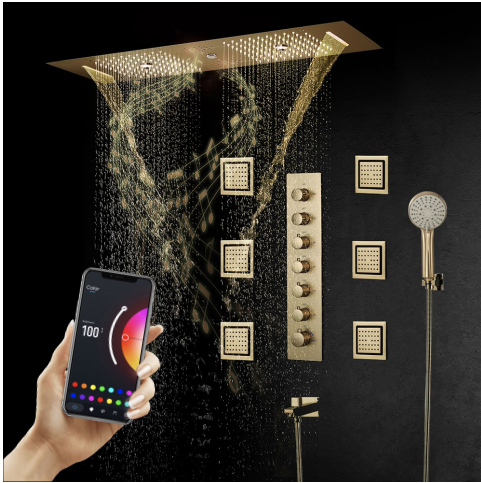

## LED PHONE CONTROLLED THERMOSTATIC RECESSED CEILING BRUSHED GOLD MOUNT RAINFALL WATER COLUMN MIST SHOWER SYSTEM WITH ROUND HAND SHOWER AND 6 JETTED BODY SPRAYS SPECIFICATIONS

- Shower Panel /Hose Material: 304 Stainless Steel
- Shower Head Size: 900\*300 mm
- Showerheads Install: Embedded Ceiling Mounted
- Concealed Mixer Install: Wall-Mounted
- LED Shower Head Functions: Rainfall, Waterfall, Mist, Water Column
- Water Pressure: 0.3 MPA
- Water Flow: 16L/min~28L/min
- Shower Accessories Material: Brass
- LED Light: Need to Connect Power
- LED Light Color: 64 Color
- Shower Hose Length: 1.5M
- AC: 100-265V 50/60Hz
- Music: Need Bluetooth

Product shown is only for installation display purpose

Kinds of color **64** temperature adjustable

**WiFi**

Built-in WIFI

Phone control color

Color software App install instruction download name: Smart Life