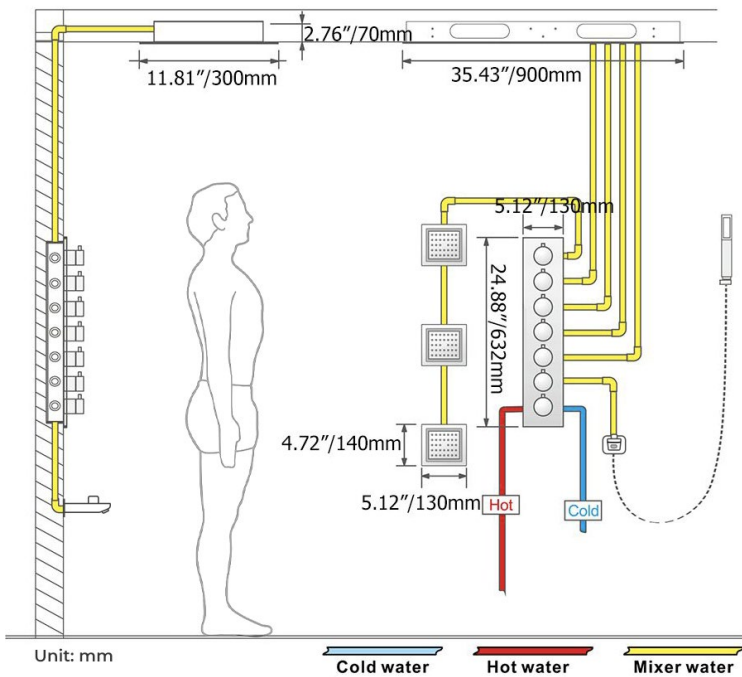

Shower Mixer Connections