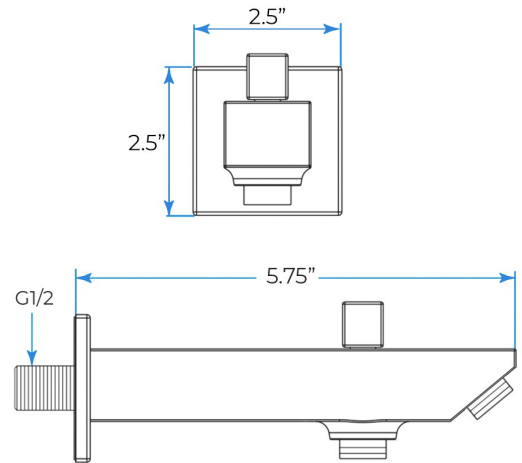

Shower Mixer

Product shown is only for installation display purpose

Hand Shower

Shower Mixer Connections

Spout

Body Jet

FEATURES

- Material: Brass
- Base Plate Height: 5-1/8"
- Base Plate Width: 5-1/8"
- Jet Surface Area: 3-1/8"
- Surface Depth: 1/4"
- Adjustment Angle: 5°
- Male NPT Connection: 1/2"
- Maximum Flow Rate: 2.5 GPM (9.5L/min) max @ 80 psi