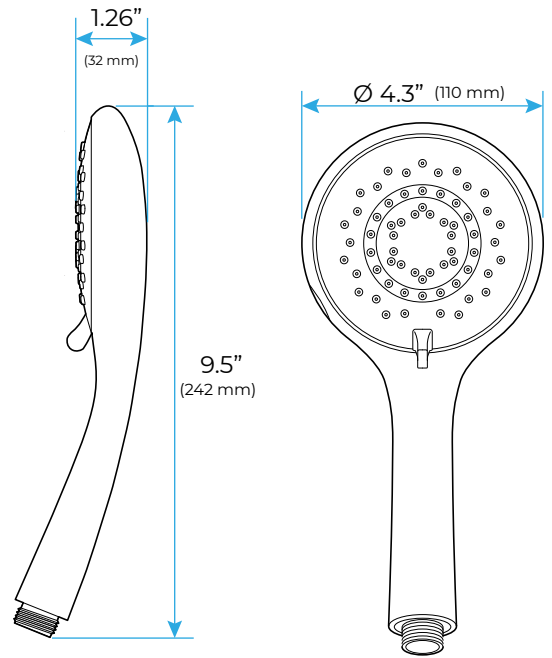

Hand Shower