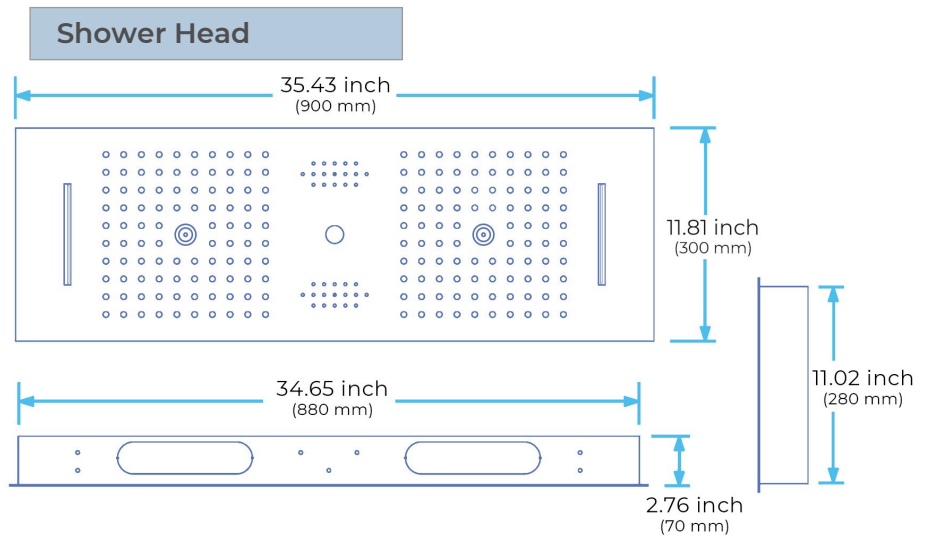

## LED PHONE CONTROLLED THERMOSTATIC RECESSED CEILING BRUSHED GOLD MOUNT RAINFALL WATER COLUMN MIST SHOWER SYSTEM WITH ROUND HAND SHOWER AND 6 JETTED BODY SPRAYS SPECIFICATIONS

- Shower Panel /Hose Material: 304 Stainless Steel
- Shower Head Size: 900\*300 mm
- Showerheads Install: Embedded Ceiling Mounted
- Concealed Mixer Install: Wall-Mounted
- LED Shower Head Functions: Rainfall, Waterfall, Mist, Water Column
- Water Pressure: 0.3 MPA
- Water Flow: 16L/min~28L/min
- Shower Accessories Material: Brass
- LED Light: Need to Connect Power
- LED Light Color: 64 Color
- Shower Hose Length: 1.5M
- AC: 100-265V 50/60Hz
- Music: Need Bluetooth

### FEATURES

- Material: Brass
- Base Plate Height: 5-1/8"
- Base Plate Width: 5-1/8"
- Jet Surface Area: 3-1/8"
- Surface Depth: 1/4"
- Adjustment Angle: 5°
- Male NPT Connection: 1/2"
- Maximum Flow Rate: 2.5 GPM (9.5L/min) max @ 80 psi