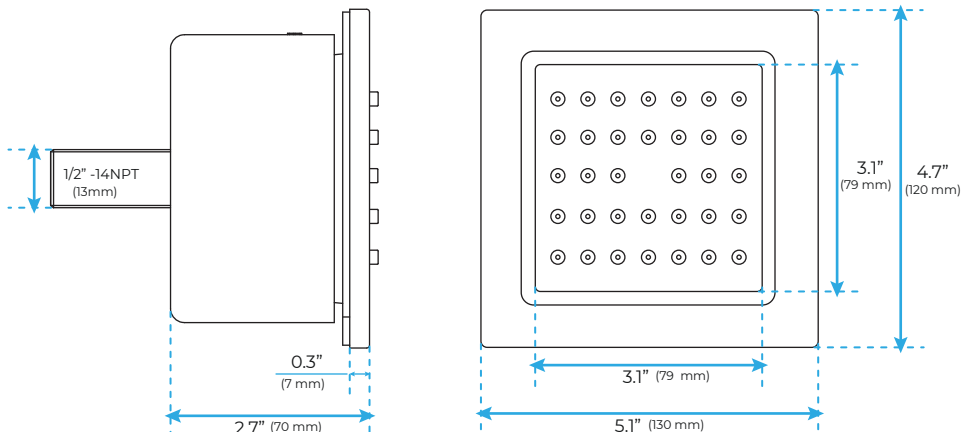

## LED PHONE CONTROLLED THERMOSTATIC RECESSED CEILING BRUSHED GOLD MOUNT RAINFALL WATER COLUMN MIST SHOWER SYSTEM WITH ROUND HAND SHOWER AND 6 JETTED BODY SPRAYS SPECIFICATIONS

- Shower Panel /Hose Material: 304 Stainless Steel
- Shower Head Size: 900\*300 mm
- Showerheads Install: Embedded Ceiling Mounted
- Concealed Mixer Install: Wall-Mounted
- LED Shower Head Functions: Rainfall, Waterfall, Mist, Water Column
- Water Pressure: 0.3 MPA
- Water Flow: 16L/min~28L/min
- Shower Accessories Material: Brass
- LED Light: Need to Connect Power
- LED Light Color: 64 Color
- Shower Hose Length: 1.5M
- AC: 100-265V 50/60Hz
- Music: Need Bluetooth

## Hand Shower

### FEATURES

- Material: Brass
- Base Plate Height: 5-1/8"
- Base Plate Width: 5-1/8"
- Jet Surface Area: 3-1/8"
- Surface Depth: 1/4"
- Adjustment Angle: 5°
- Male NPT Connection: 1/2"
- Maximum Flow Rate: 2.5 GPM (9.5L/min) max @ 80 psi