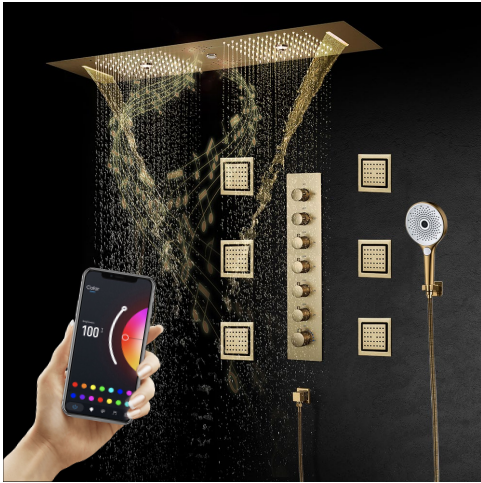

THERMOSTATIC LED PHONE CONTROLLED RECESSED CEILING BRUSHED GOLD MOUNT RAINFALL WATER COLUMN MIST SHOWER SYSTEM WITH 6 JETTED BODY SPRAYS AND HAND SHOWER SPECIFICATIONS

- Shower Panel /Hose Material: 304 Stainless Steel
- Shower Head Size: 900*300 mm
- Showerheads Install: Embedded Ceiling Mounted
- Concealed Mixer Install: Wall-Mounted
- LED Shower Head Functions: Rainfall, Waterfall, Mist, Water Column
- Water Pressure: 0.3 MPA
- Water Flow: 16L/min~28L/min
- Shower Accessories Material: Brass
- LED Light: Need to Connect Power
- LED Light Color: 64 Color
- Shower Hose Length: 1.5M
- AC: 100-265V 50/60Hz
- Music: Need Bluetooth

Product shown is only for installation display purpose

Kinds of color **64** temperature adjustable

WiFi

Built-in WIFI

Phone control color

Color software App install instruction
download name: **Smart Life**

All dimensions and specifications are nominal and may vary. Use actual products for accuracy in critical situations.

Shower Mixer

Product shown is only for installation display purpose

Hand Shower

Shower Mixer Connections

Body Jet

FEATURES

- Material: Brass
- Base Plate Height: 5-1/8"
- Base Plate Width: 5-1/8"
- Jet Surface Area: 3-1/8"
- Surface Depth: 1/4"
- Adjustment Angle: 5°
- Male NPT Connection: 1/2"
- Maximum Flow Rate: 2.5 GPM (9.5L/min) max @ 80 psi