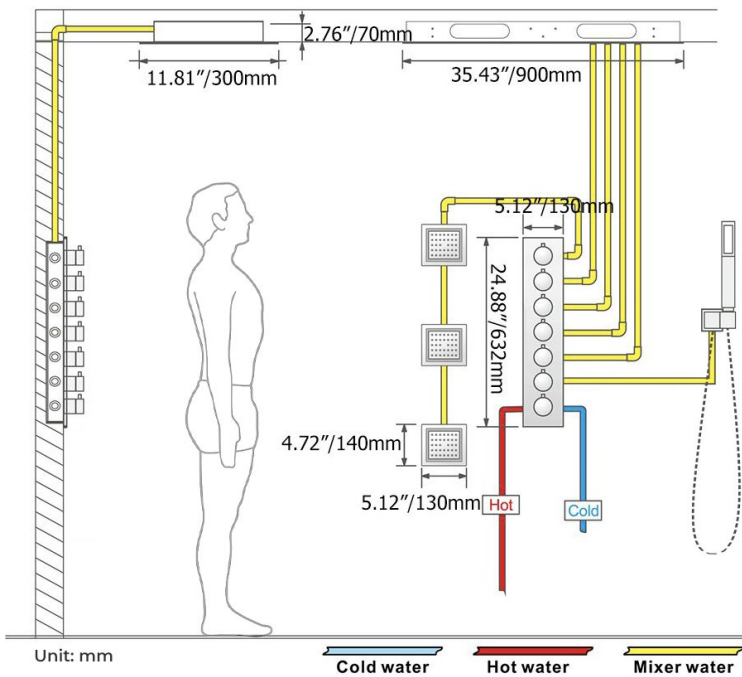

THERMOSTATIC LED PHONE CONTROLLED RECESSED CEILING BRUSHED GOLD MOUNT RAINFALL WATER COLUMN MIST SHOWER SYSTEM WITH 6 JETTED BODY SPRAYS AND HAND SHOWER SPECIFICATIONS

- Shower Panel /Hose Material: 304 Stainless Steel
- Shower Head Size: 900*300 mm
- Showerheads Install: Embedded Ceiling Mounted
- Concealed Mixer Install: Wall-Mounted
- LED Shower Head Functions: Rainfall, Waterfall, Mist, Water Column
- Water Pressure: 0.3 MPA
- Water Flow: 16L/min~28L/min
- Shower Accessories Material: Brass
- LED Light: Need to Connect Power
- LED Light Color: 64 Color
- Shower Hose Length: 1.5M
- AC: 100-265V 50/60Hz
- Music: Need Bluetooth

Product shown is only for installation display purpose

Kinds of color **64** temperature adjustable

WiFi

Built-in WIFI

Phone control color

Color software App install instruction
download name: **Smart Life**

All dimensions and specifications are nominal and may vary. Use actual products for accuracy in critical situations.

Shower Mixer

Product shown is only for installation display purpose

Hand Shower

Shower Mixer Connections

Body Jet

FEATURES

- Material: Brass
- Base Plate Height: 5-1/8"
- Base Plate Width: 5-1/8"
- Jet Surface Area: 3-1/8"
- Surface Depth: 1/4"
- Adjustment Angle: 5°
- Male NPT Connection: 1/2"
- Maximum Flow Rate: 2.5 GPM (9.5L/min) max @ 80 psi