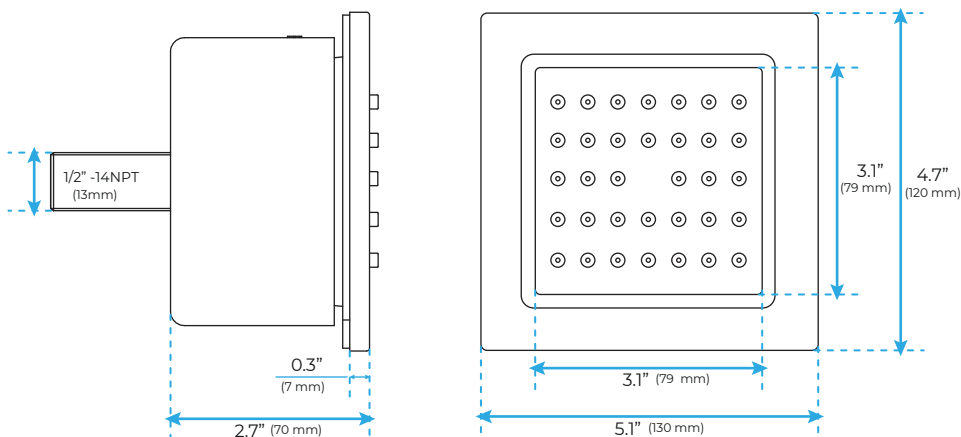

THERMOSTATIC LED PHONE CONTROLLED RECESSED CEILING BRUSHED GOLD MOUNT RAINFALL WATER COLUMN MIST SHOWER SYSTEM WITH 6 JETTED BODY SPRAYS AND HAND SHOWER SPECIFICATIONS

- Shower Panel /Hose Material: 304 Stainless Steel
- Shower Head Size: 900*300 mm
- Showerheads Install: Embedded Ceiling Mounted
- Concealed Mixer Install: Wall-Mounted
- LED Shower Head Functions: Rainfall, Waterfall, Mist, Water Column
- Water Pressure: 0.3 MPA
- Water Flow: 16L/min~28L/min
- Shower Accessories Material: Brass
- LED Light: Need to Connect Power
- LED Light Color: 64 Color
- Shower Hose Length: 1.5M
- AC: 100-265V 50/60Hz
- Music: Need Bluetooth

All dimensions and specifications are nominal and may vary. Use actual products for accuracy in critical situations.

Shower Mixer

Product shown is only for installation display purpose

Hand Shower

Shower Mixer Connections

Body Jet

FEATURES

- Material: Brass
- Base Plate Height: 5-1/8"
- Base Plate Width: 5-1/8"
- Jet Surface Area: 3-1/8"
- Surface Depth: 1/4"
- Adjustment Angle: 5°
- Male NPT Connection: 1/2"
- Maximum Flow Rate: 2.5 GPM (9.5L/min) max @ 80 psi