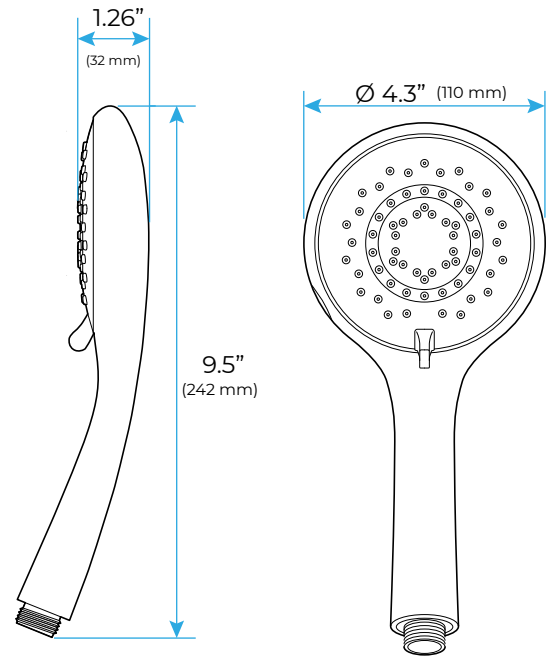

THERMOSTATIC LED PHONE CONTROLLED RECESSED CEILING BRUSHED GOLD MOUNT RAINFALL WATER COLUMN MIST SHOWER SYSTEM WITH 6 JETTED BODY SPRAYS AND HAND SHOWER SPECIFICATIONS

- Shower Panel /Hose Material: 304 Stainless Steel
- Shower Head Size: 900*300 mm
- Showerheads Install: Embedded Ceiling Mounted
- Concealed Mixer Install: Wall-Mounted
- LED Shower Head Functions: Rainfall, Waterfall, Mist, Water Column
- Water Pressure: 0.3 MPA
- Water Flow: 16L/min~28L/min
- Shower Accessories Material: Brass
- LED Light: Need to Connect Power
- LED Light Color: 64 Color
- Shower Hose Length: 1.5M
- AC: 100-265V 50/60Hz
- Music: Need Bluetooth

Product shown is only for installation display purpose

Kinds of color **64** temperature adjustable

WiFi

Built-in WIFI

Phone control color

Color software App install instruction
download name: **Smart Life**

All dimensions and specifications are nominal and may vary. Use actual products for accuracy in critical situations.

Shower Mixer

Product shown is only for installation display purpose

Hand Shower

Shower Mixer Connections

Body Jet

FEATURES

- Material: Brass
- Base Plate Height: 5-1/8"
- Base Plate Width: 5-1/8"
- Jet Surface Area: 3-1/8"
- Surface Depth: 1/4"
- Adjustment Angle: 5°
- Male NPT Connection: 1/2"
- Maximum Flow Rate: 2.5 GPM (9.5L/min) max @ 80 psi