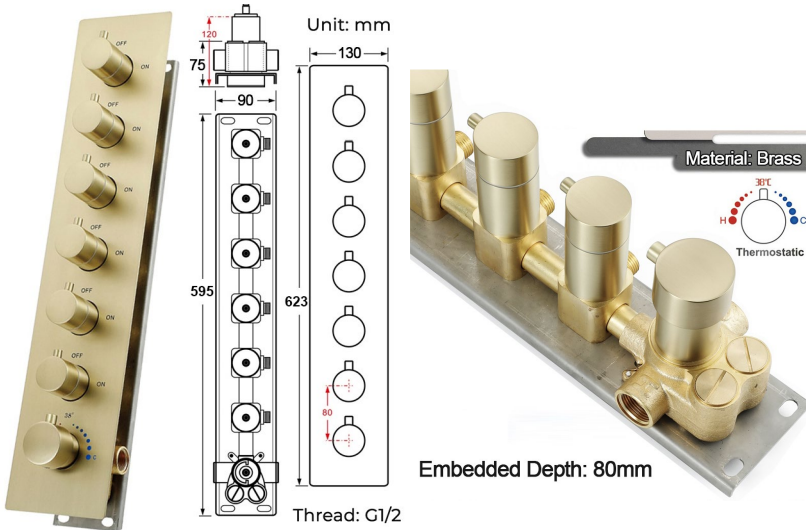

THERMOSTATIC LED PHONE CONTROLLED RECESSED CEILING BRUSHED GOLD MOUNT RAINFALL WATER COLUMN MIST SHOWER SYSTEM WITH 6 JETTED BODY SPRAYS AND HAND SHOWER SPECIFICATIONS

- Shower Panel /Hose Material: 304 Stainless Steel
- Shower Head Size: 900*300 mm
- Showerheads Install: Embedded Ceiling Mounted
- Concealed Mixer Install: Wall-Mounted
- LED Shower Head Functions: Rainfall, Waterfall, Mist, Water Column
- Water Pressure: 0.3 MPA
- Water Flow: 16L/min~28L/min
- Shower Accessories Material: Brass
- LED Light: Need to Connect Power
- LED Light Color: 64 Color
- Shower Hose Length: 1.5M
- AC: 100-265V 50/60Hz
- Music: Need Bluetooth

Product shown is only for installation display purpose

Kinds of color **64** temperature adjustable

WiFi

Built-in WIFI

Phone control color

Color software App install instruction
download name: **Smart Life**

All dimensions and specifications are nominal and may vary. Use actual products for accuracy in critical situations.

Shower Mixer

Product shown is only for installation display purpose

Hand Shower

Shower Mixer Connections

Body Jet

FEATURES

- Material: Brass
- Base Plate Height: 5-1/8"
- Base Plate Width: 5-1/8"
- Jet Surface Area: 3-1/8"
- Surface Depth: 1/4"
- Adjustment Angle: 5°
- Male NPT Connection: 1/2"
- Maximum Flow Rate: 2.5 GPM (9.5L/min) max @ 80 psi