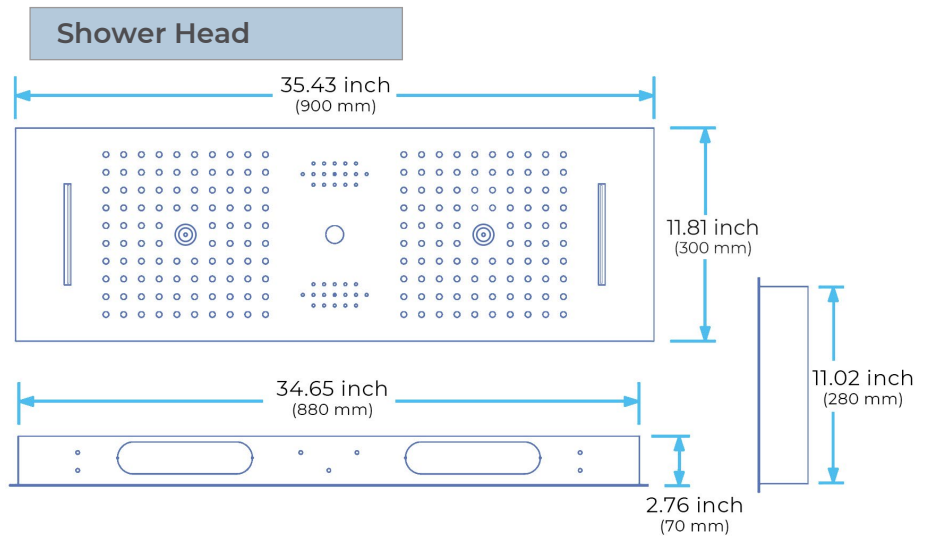

THERMOSTATIC LED PHONE CONTROLLED RECESSED CEILING BRUSHED GOLD MOUNT RAINFALL WATER COLUMN MIST SHOWER SYSTEM WITH 6 JETTED BODY SPRAYS AND HAND SHOWER SPECIFICATIONS

- Shower Panel /Hose Material: 304 Stainless Steel
- Shower Head Size: 900*300 mm
- Showerheads Install: Embedded Ceiling Mounted
- Concealed Mixer Install: Wall-Mounted
- LED Shower Head Functions: Rainfall, Waterfall, Mist, Water Column
- Water Pressure: 0.3 MPA
- Water Flow: 16L/min~28L/min
- Shower Accessories Material: Brass
- LED Light: Need to Connect Power
- LED Light Color: 64 Color
- Shower Hose Length: 1.5M
- AC: 100-265V 50/60Hz
- Music: Need Bluetooth

Product shown is only for installation display purpose

Kinds of color **64** temperature adjustable

WiFi

Built-in WIFI

Phone control color

Color software App install instruction
download name: **Smart Life**

All dimensions and specifications are nominal and may vary. Use actual products for accuracy in critical situations.

Shower Mixer

Product shown is only for installation display purpose

Hand Shower

Shower Mixer Connections

Body Jet

FEATURES

- Material: Brass
- Base Plate Height: 5-1/8"
- Base Plate Width: 5-1/8"
- Jet Surface Area: 3-1/8"
- Surface Depth: 1/4"
- Adjustment Angle: 5°
- Male NPT Connection: 1/2"
- Maximum Flow Rate: 2.5 GPM (9.5L/min) max @ 80 psi