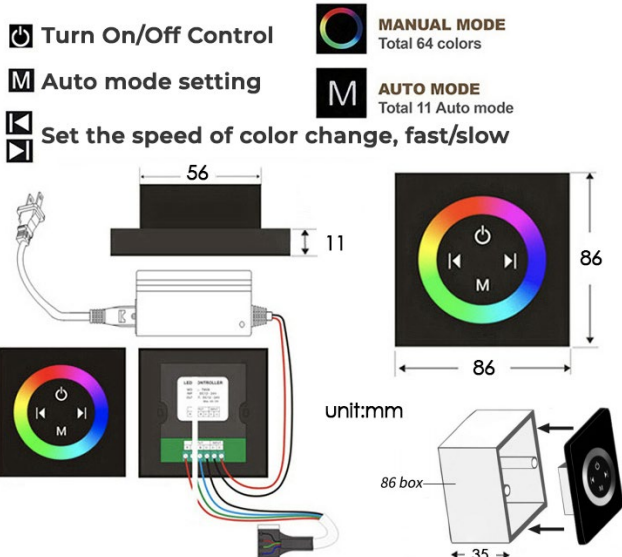

## BRUSHED GOLD TOUCH PANEL CONTROLLED THERMOSTATIC LED RECESSED CEILING MOUNT RAINFALL WATER COLUMN MIST SHOWER SYSTEM WITH HAND SHOWER AND 3 JETTED BODY SPRAYS SPECIFICATIONS

Shower Panel /Hose Material: 304 Stainless Steel  
 Shower Head Size: 900\*300 mm  
 Showerheads Install: Embedded Ceiling Mounted  
 Concealed Mixer Install: Wall-Mounted  
 LED Shower Head Functions: Rainfall, Waterfall, Mist, Water Column  
 Water Pressure: 0.3 MPA  
 Water Flow: 16L/min~28L/min  
 Shower Accessories Material: Brass  
 LED Light: Need to Connect Power  
 LED Light Color: 64 Color  
 Shower Hose Length: 1.5M  
 AC: 100-265V 50/60Hz  
 Music: Need Bluetooth

### Touch Panel Control

All dimensions and specifications are nominal and may vary. Use actual products for accuracy in critical situations.

### FEATURES

- Material: Brass
- Base Plate Height: 5-1/8"
- Base Plate Width: 5-1/8"
- Jet Surface Area: 3-1/8"
- Surface Depth: 1/4"
- Adjustment Angle: 5°
- Male NPT Connection: 1/2"
- Maximum Flow Rate: 2.5 GPM (9.5L/min) max @ 80 psi