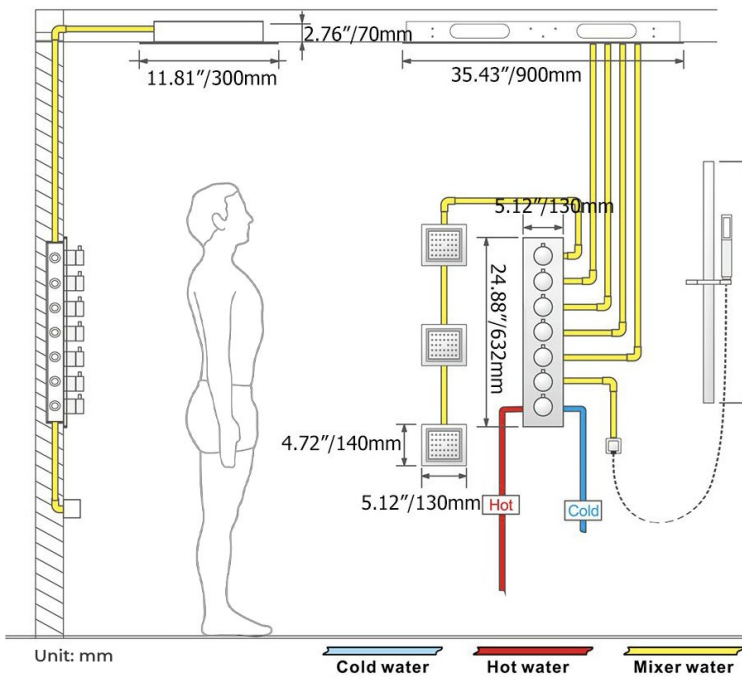

Shower Mixer Connections