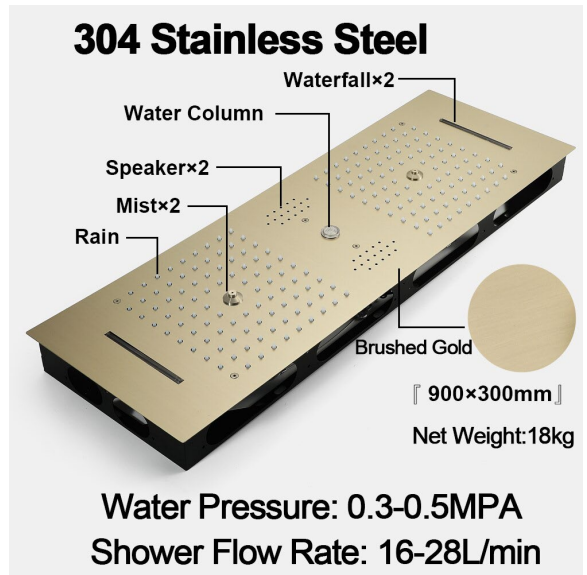

## BRUSHED GOLD TOUCH PANEL CONTROLLED THERMOSTATIC LED RECESSED CEILING MOUNT RAINFALL WATER COLUMN MIST SHOWER SYSTEM WITH HAND SHOWER AND 3 JETTED BODY SPRAYS SPECIFICATIONS

Shower Panel /Hose Material: 304 Stainless Steel  
 Shower Head Size: 900\*300 mm  
 Showerheads Install: Embedded Ceiling Mounted  
 Concealed Mixer Install: Wall-Mounted  
 LED Shower Head Functions: Rainfall, Waterfall, Mist, Water Column  
 Water Pressure: 0.3 MPA  
 Water Flow: 16L/min~28L/min  
 Shower Accessories Material: Brass  
 LED Light: Need to Connect Power  
 LED Light Color: 64 Color  
 Shower Hose Length: 1.5M  
 AC: 100-265V 50/60Hz  
 Music: Need Bluetooth

### Touch Panel Control

All dimensions and specifications are nominal and may vary. Use actual products for accuracy in critical situations.

### FEATURES

- Material: Brass
- Base Plate Height: 5-1/8"
- Base Plate Width: 5-1/8"
- Jet Surface Area: 3-1/8"
- Surface Depth: 1/4"
- Adjustment Angle: 5°
- Male NPT Connection: 1/2"
- Maximum Flow Rate: 2.5 GPM (9.5L/min) max @ 80 psi