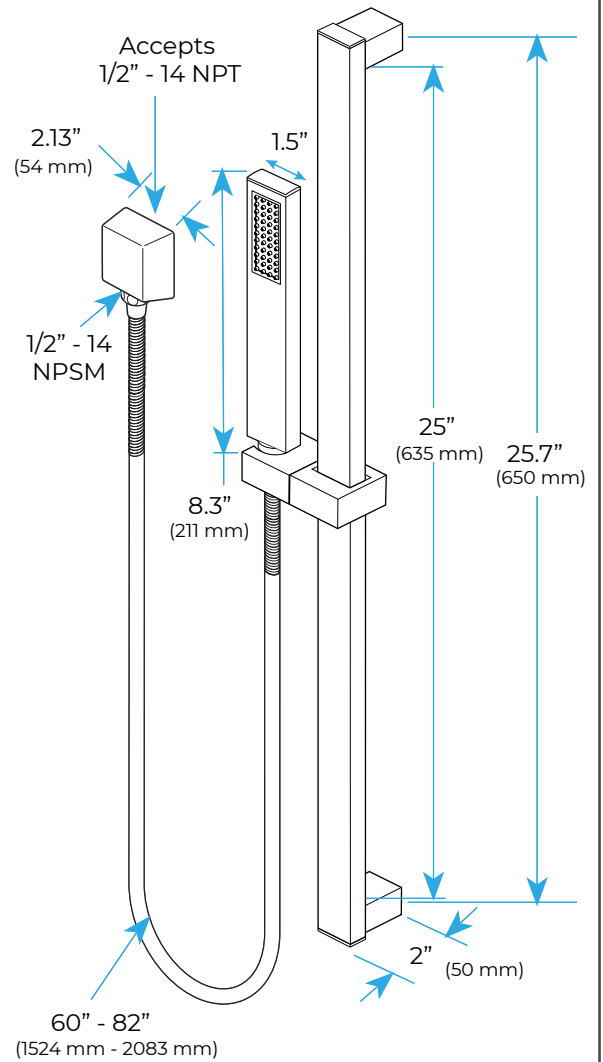

Hand Shower