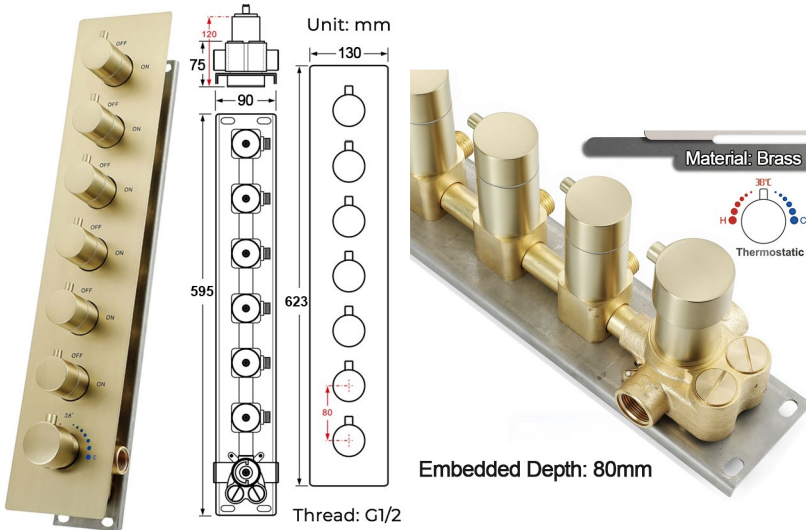

Shower Mixer

Product shown is only for installation display purpose