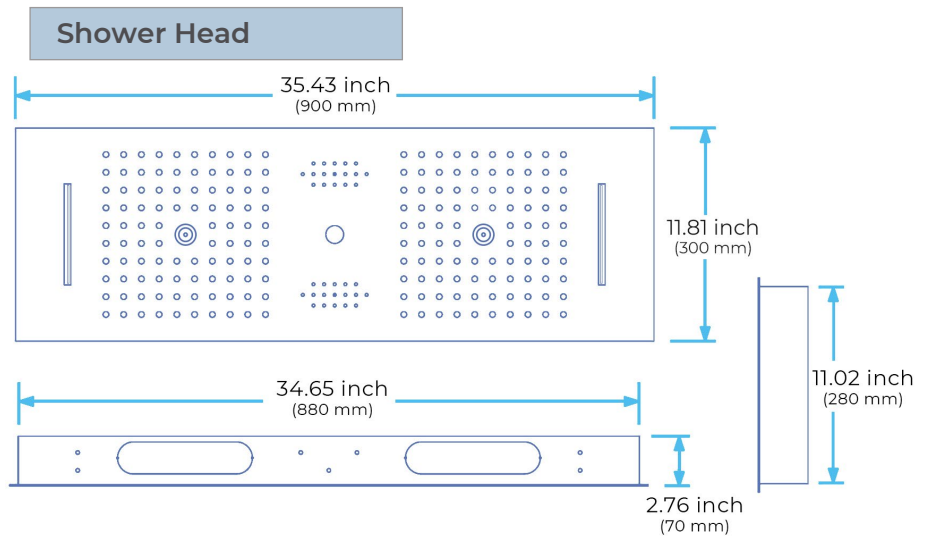

## BRUSHED GOLD TOUCH PANEL CONTROLLED THERMOSTATIC LED RECESSED CEILING MOUNT RAINFALL WATER COLUMN MIST SHOWER SYSTEM WITH HAND SHOWER AND 3 JETTED BODY SPRAYS SPECIFICATIONS

Shower Panel /Hose Material: 304 Stainless Steel  
 Shower Head Size: 900\*300 mm  
 Showerheads Install: Embedded Ceiling Mounted  
 Concealed Mixer Install: Wall-Mounted  
 LED Shower Head Functions: Rainfall, Waterfall, Mist, Water Column  
 Water Pressure: 0.3 MPA  
 Water Flow: 16L/min~28L/min  
 Shower Accessories Material: Brass  
 LED Light: Need to Connect Power  
 LED Light Color: 64 Color  
 Shower Hose Length: 1.5M  
 AC: 100-265V 50/60Hz  
 Music: Need Bluetooth

### Touch Panel Control

All dimensions and specifications are nominal and may vary. Use actual products for accuracy in critical situations.

### FEATURES

- Material: Brass
- Base Plate Height: 5-1/8"
- Base Plate Width: 5-1/8"
- Jet Surface Area: 3-1/8"
- Surface Depth: 1/4"
- Adjustment Angle: 5°
- Male NPT Connection: 1/2"
- Maximum Flow Rate: 2.5 GPM (9.5L/min) max @ 80 psi