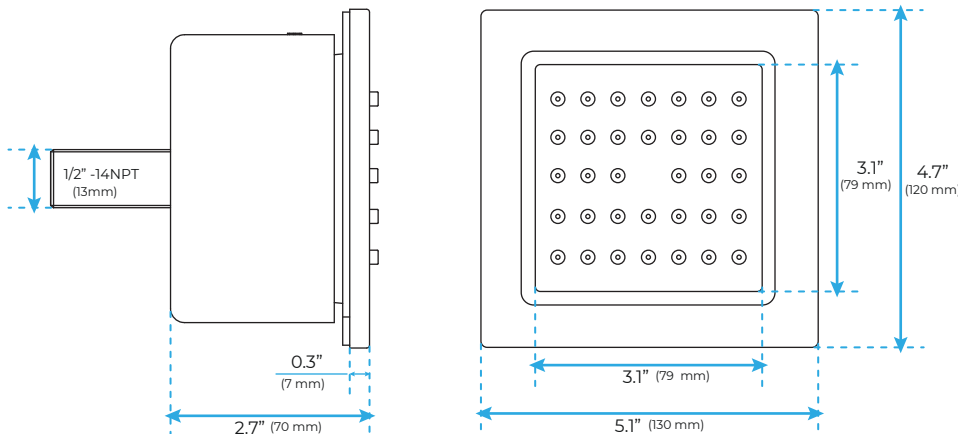

## BRUSHED GOLD TOUCH PANEL CONTROLLED THERMOSTATIC LED RECESSED CEILING MOUNT RAINFALL WATER COLUMN MIST SHOWER SYSTEM WITH HAND SHOWER AND 3 JETTED BODY SPRAYS SPECIFICATIONS

Shower Panel /Hose Material: 304 Stainless Steel  
 Shower Head Size: 900\*300 mm  
 Showerheads Install: Embedded Ceiling Mounted  
 Concealed Mixer Install: Wall-Mounted  
 LED Shower Head Functions: Rainfall, Waterfall, Mist, Water Column  
 Water Pressure: 0.3 MPA  
 Water Flow: 16L/min~28L/min  
 Shower Accessories Material: Brass  
 LED Light: Need to Connect Power  
 LED Light Color: 64 Color  
 Shower Hose Length: 1.5M  
 AC: 100-265V 50/60Hz  
 Music: Need Bluetooth

### Touch Panel Control

All dimensions and specifications are nominal and may vary. Use actual products for accuracy in critical situations.

## Shower Mixer

Product shown is only for installation display purpose

### FEATURES

- Material: Brass
- Base Plate Height: 5-1/8"
- Base Plate Width: 5-1/8"
- Jet Surface Area: 3-1/8"
- Surface Depth: 1/4"
- Adjustment Angle: 5°
- Male NPT Connection: 1/2"
- Maximum Flow Rate: 2.5 GPM (9.5L/min) max @ 80 psi