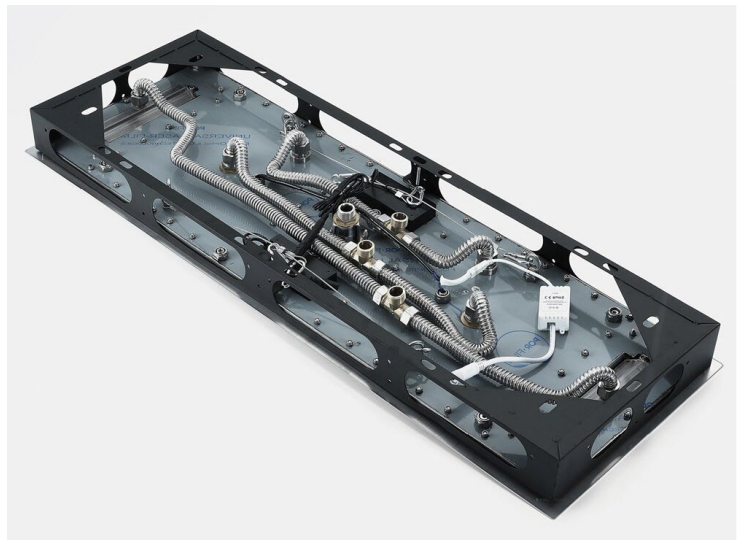

## BRUSHED GOLD TOUCH PANEL CONTROLLED THERMOSTATIC LED RECESSED CEILING MOUNT RAINFALL WATER COLUMN MIST SHOWER SYSTEM WITH HAND SHOWER AND 3 JETTED BODY SPRAYS SPECIFICATIONS

Shower Panel /Hose Material: 304 Stainless Steel  
 Shower Head Size: 900\*300 mm  
 Showerheads Install: Embedded Ceiling Mounted  
 Concealed Mixer Install: Wall-Mounted  
 LED Shower Head Functions: Rainfall, Waterfall, Mist, Water Column  
 Water Pressure: 0.3 MPA  
 Water Flow: 16L/min~28L/min  
 Shower Accessories Material: Brass  
 LED Light: Need to Connect Power  
 LED Light Color: 64 Color  
 Shower Hose Length: 1.5M  
 AC: 100-265V 50/60Hz  
 Music: Need Bluetooth

### Touch Panel Control

All dimensions and specifications are nominal and may vary. Use actual products for accuracy in critical situations.

## Body Jet

### FEATURES

- Material: Brass
- Base Plate Height: 5-1/8"
- Base Plate Width: 5-1/8"
- Jet Surface Area: 3-1/8"
- Surface Depth: 1/4"
- Adjustment Angle: 5°
- Male NPT Connection: 1/2"
- Maximum Flow Rate: 2.5 GPM (9.5L/min) max @ 80 psi