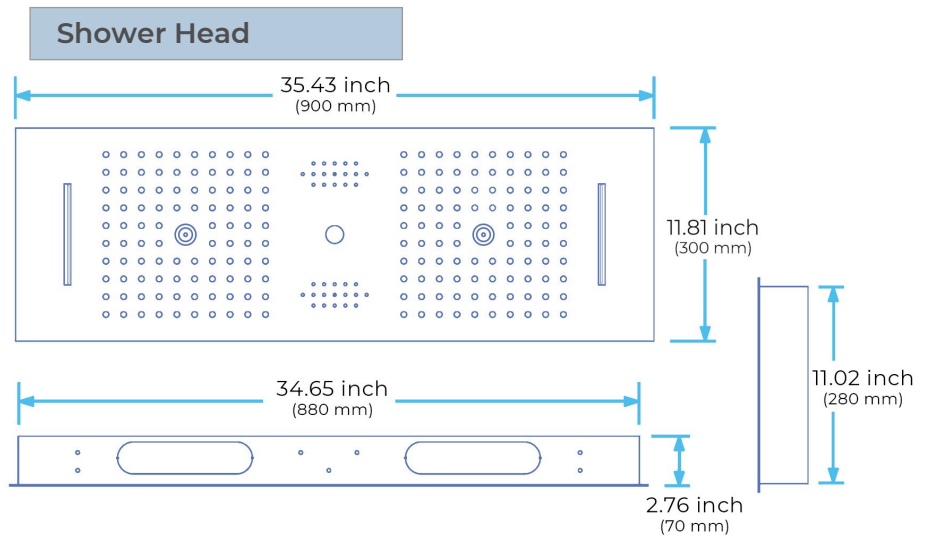

## TOUCH PANEL CONTROLLED THERMOSTATIC LED RECESSED CEILING MOUNT BRUSHED GOLD RAINFALL MIST SHOWER SYSTEM WITH SQUARE HAND SHOWER AND JETTED BODY SPRAYS SPECIFICATIONS

- Shower Panel /Hose Material: 304 Stainless Steel
- Shower Head Size: 900\*300 mm
- Showerheads Install: Embedded Ceiling Mounted
- Concealed Mixer Install: Wall-Mounted
- LED Shower Head Functions: Rainfall, Waterfall, Mist, Water Column
- Water Pressure: 0.3 MPA
- Water Flow: 16L/min~28L/min
- Shower Accessories Material: Brass
- LED Light: Need to Connect Power
- LED Light Color: 64 Color
- Shower Hose Length: 1.5M
- AC: 100-265V 50/60Hz
- Music: Need Bluetooth

Product shown is only for installation display purpose

All dimensions and specifications are nominal and may vary. Use actual products for accuracy in critical situations.

## Hand Shower

Flow Rate: 2.0 GPM / 7.6 LPM

### FEATURES

- Material: Brass
- Base Plate Height: 5-1/8"
- Base Plate Width: 5-1/8"
- Jet Surface Area: 3-1/8"
- Surface Depth: 1/4"
- Adjustment Angle: 5°
- Male NPT Connection: 1/2"
- Maximum Flow Rate: 2.5 GPM (9.5L/min) max @ 80 psi