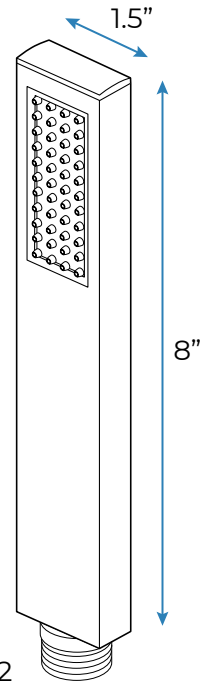

Hand Shower

Flow Rate: 2.0 GPM / 7.6 LPM