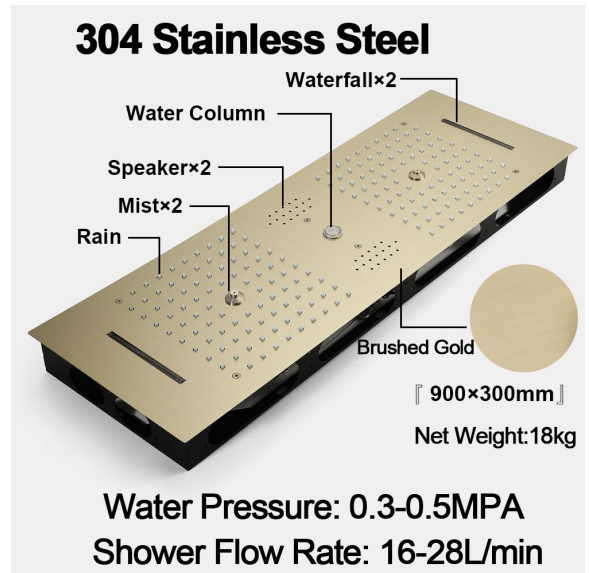

## TOUCH PANEL CONTROLLED THERMOSTATIC LED RECESSED CEILING MOUNT BRUSHED GOLD RAINFALL MIST SHOWER SYSTEM WITH SQUARE HAND SHOWER AND JETTED BODY SPRAYS SPECIFICATIONS

- Shower Panel /Hose Material: 304 Stainless Steel
- Shower Head Size: 900\*300 mm
- Showerheads Install: Embedded Ceiling Mounted
- Concealed Mixer Install: Wall-Mounted
- LED Shower Head Functions: Rainfall, Waterfall, Mist, Water Column
- Water Pressure: 0.3 MPA
- Water Flow: 16L/min~28L/min
- Shower Accessories Material: Brass
- LED Light: Need to Connect Power
- LED Light Color: 64 Color
- Shower Hose Length: 1.5M
- AC: 100-265V 50/60Hz
- Music: Need Bluetooth

Product shown is only for installation display purpose

All dimensions and specifications are nominal and may vary. Use actual products for accuracy in critical situations.

## Hand Shower

Flow Rate: 2.0 GPM / 7.6 LPM

### FEATURES

- Material: Brass
- Base Plate Height: 5-1/8"
- Base Plate Width: 5-1/8"
- Jet Surface Area: 3-1/8"
- Surface Depth: 1/4"
- Adjustment Angle: 5°
- Male NPT Connection: 1/2"
- Maximum Flow Rate: 2.5 GPM (9.5L/min) max @ 80 psi