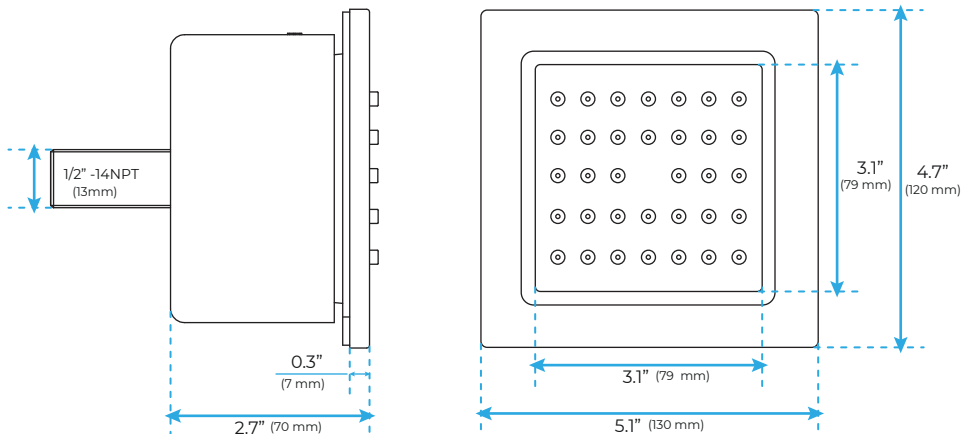

## TOUCH PANEL CONTROLLED THERMOSTATIC LED RECESSED CEILING MOUNT BRUSHED GOLD RAINFALL MIST SHOWER SYSTEM WITH SQUARE HAND SHOWER AND JETTED BODY SPRAYS SPECIFICATIONS

- Shower Panel /Hose Material: 304 Stainless Steel
- Shower Head Size: 900\*300 mm
- Showerheads Install: Embedded Ceiling Mounted
- Concealed Mixer Install: Wall-Mounted
- LED Shower Head Functions: Rainfall, Waterfall, Mist, Water Column
- Water Pressure: 0.3 MPA
- Water Flow: 16L/min~28L/min
- Shower Accessories Material: Brass
- LED Light: Need to Connect Power
- LED Light Color: 64 Color
- Shower Hose Length: 1.5M
- AC: 100-265V 50/60Hz
- Music: Need Bluetooth

## Hand Shower

Flow Rate: 2.0 GPM / 7.6 LPM

### FEATURES

- Material: Brass
- Base Plate Height: 5-1/8"
- Base Plate Width: 5-1/8"
- Jet Surface Area: 3-1/8"
- Surface Depth: 1/4"
- Adjustment Angle: 5°
- Male NPT Connection: 1/2"
- Maximum Flow Rate: 2.5 GPM (9.5L/min) max @ 80 psi