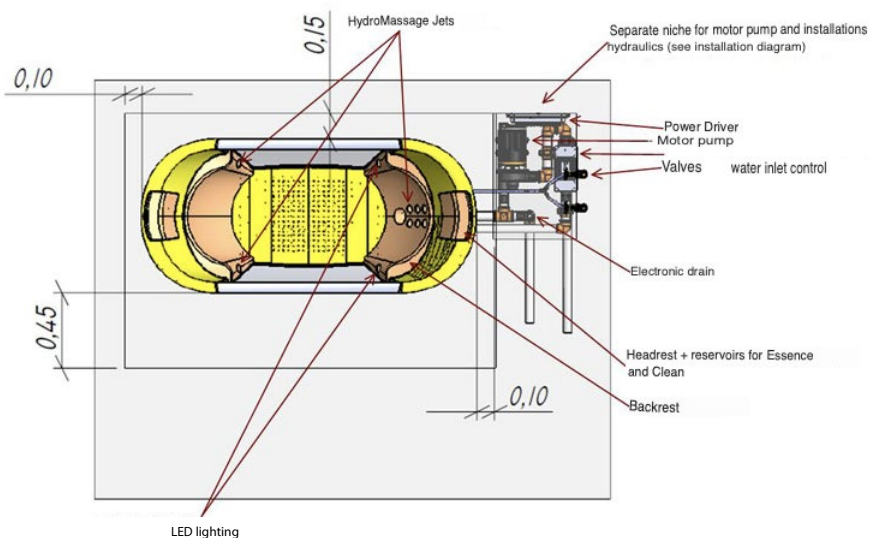

## ACRYLIC WHITE FREESTANDING INDOOR BATHTUB SPECIFICATIONS

Size: 71 x 32.7 x 27.56 inch  
(1800x830x700 mm)

Power: 220V

Consumption: 13W in standby  
Waterproof panel (IP 65)

Processors:

- Panel: PIC 16f88 - 8MHz
- CPU: 89C51RC2 - 10MHz
- Power Driver: 18F2420 - 8MHz

Internal lighting by 1W LEDs

10/100 Ethernet port

Electronic drain automation of water drainage

Laminated glass sides

All dimensions and specifications are nominal and may vary. Use actual products for accuracy in critical situations.