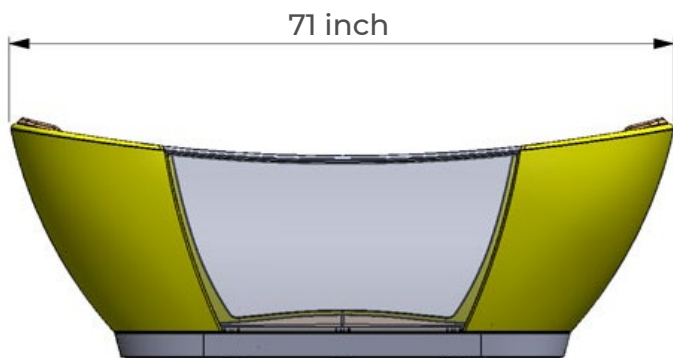

## ACRYLIC WHITE FREESTANDING INDOOR BATHTUB SPECIFICATIONS

Size: 71 x 32.7 x 27.56 inch  
(1800x830x700 mm)

Power: 220V

Consumption: 13W in standby  
Waterproof panel (IP 65)

Processors:

- Panel: PIC 16f88 - 8MHz
- CPU: 89C51RC2 - 10MHz
- Power Driver: 18F2420 - 8MHz

Internal lighting by 1W LEDs

10/100 Ethernet port

Electronic drain automation of water drainage

Laminated glass sides

All dimensions and specifications are nominal and may vary. Use actual products for accuracy in critical situations.