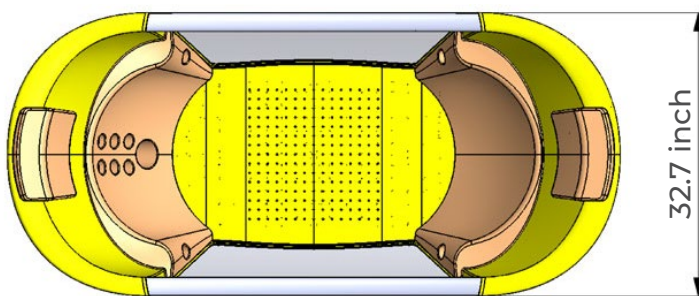

## ACRYLIC WHITE FREESTANDING INDOOR BATHTUB SPECIFICATIONS

Size: 71 x 32.7 x 27.56 inch  
(1800x830x700 mm)

Power: 220V

Consumption: 13W in standby  
Waterproof panel (IP 65)

Processors:

- Panel: PIC 16f88 - 8MHz
- CPU: 89C51RC2 - 10MHz
- Power Driver: 18F2420 - 8MHz

Internal lighting by 1W LEDs

10/100 Ethernet port

Electronic drain automation of water drainage

Laminated glass sides

All dimensions and specifications are nominal and may vary. Use actual products for accuracy in critical situations.