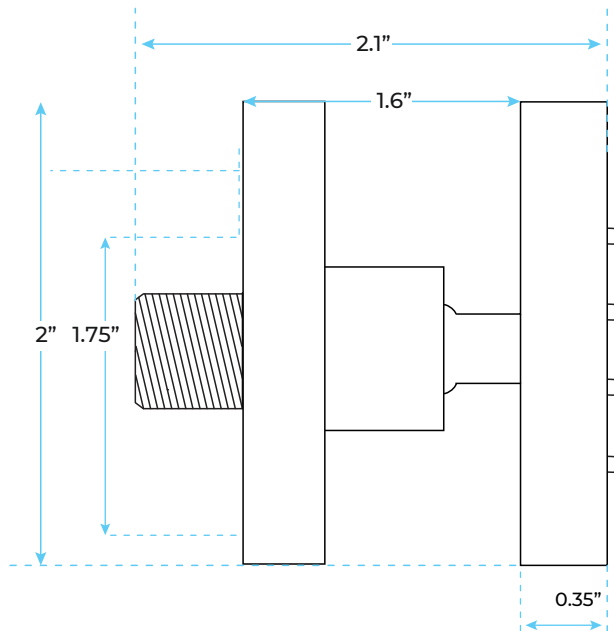

## Shower Head Size:

## Mixer Size:

## Hand Shower Size:

A: 8"  
B: 1.5"

The minimum required water pressure is 0.05 MPa (0.5 bar).  
Flow rate 2.5 GPM (9.5 LPM).

## Body Spray Size:

Thread Interface Size: G 1/2 Inch  
Function: Rainfall  
Shower Head Feature: Water Saving  
Shower Heads  
Type: Fixed Rotatable Type  
Installation Type: Wall Mounted

Size: 50\* 50 mm(2 inch)  
Material: Brass  
Feature: Can rotate 360 degrees  
Flow Rate: 1.5 GPM / 5.7 LPM (each  
Bodyspray)