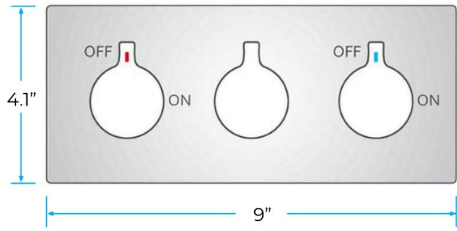

Mixer Size: