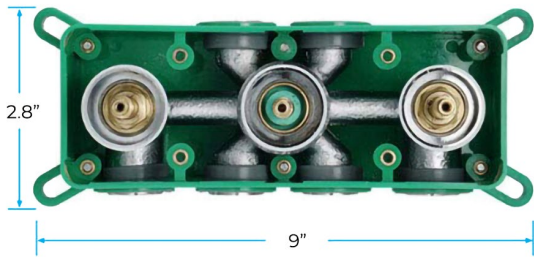

## Specifications

- Material: 304 stainless steel and brass
- Feature: LED
- Type: Square
- Style: Contemporary
- Number of Handles: 5 Handle
- Bath & Shower Faucet Type: In Wall
- Surface Treatment: Polished
- Surface Finishing: Gold
- Function 1: rain
- Showerhead: 304sus polished
- Water pressure: 0.1-0.5mpa
- Function 2: waterfall
- Body jets: brass chrome 2 inch
- Thread: G1/2
- Showerhead size: 580\*380mm
- LED power: need electricity

## Shower Head Size:

## Hand Shower Size:

A: 8"  
B: 1.5"

The minimum required water pressure is 0.05 MPa (0.5 bar).  
Flow rate 2.5 GPM (9.5 LPM).

## Body Spray Size:

Thread Interface Size: G 1/2 Inch  
Function: Rainfall  
Shower Head Feature: Water Saving  
Shower Heads  
Type: Fixed Rotatable Type  
Installation Type: Wall Mounted

Size: 50\* 50 mm(2 inch)  
Material: Brass  
Feature: Can rotate 360 degrees  
Flow Rate: 1.5 GPM / 5.7 LPM (each  
Bodyspray)