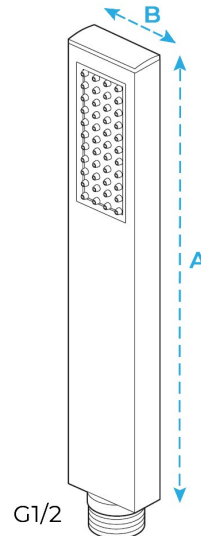

Hand Shower Size:

A: 8"
B: 1.5"

The minimum required water pressure is 0.05 MPa (0.5 bar).
Flow rate 2.5 GPM (9.5 LPM).