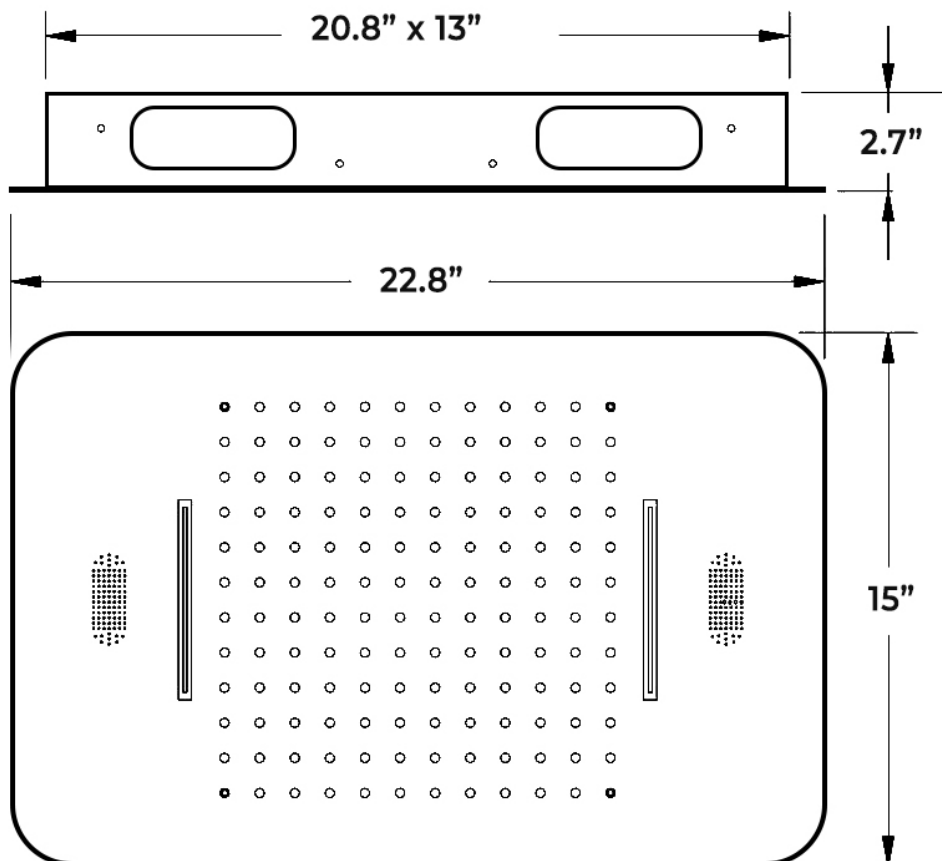

## Specifications

- Material: 304 stainless steel and brass
- Feature: LED
- Type: Square
- Style: Contemporary
- Number of Handles: 5 Handle
- Bath & Shower Faucet Type: In Wall
- Surface Treatment: Polished
- Surface Finishing: Gold
- Function 1: rain
- Showerhead: 304sus polished
- Water pressure: 0.1-0.5mpa
- Function 2: waterfall
- Body jets: brass chrome 2 inch
- Thread: G1/2
- Showerhead size: 580\*380mm
- LED power: need electricity

## Shower Head Size:

## Hand Shower Size:

A: 8"  
B: 1.5"

The minimum required water pressure is 0.05 MPa (0.5 bar).  
Flow rate 2.5 GPM (9.5 LPM).

## Body Spray Size:

Thread Interface Size: G 1/2 Inch  
Function: Rainfall  
Shower Head Feature: Water Saving  
Shower Heads  
Type: Fixed Rotatable Type  
Installation Type: Wall Mounted

Size: 50\* 50 mm(2 inch)  
Material: Brass  
Feature: Can rotate 360 degrees  
Flow Rate: 1.5 GPM / 5.7 LPM (each  
Bodyspray)