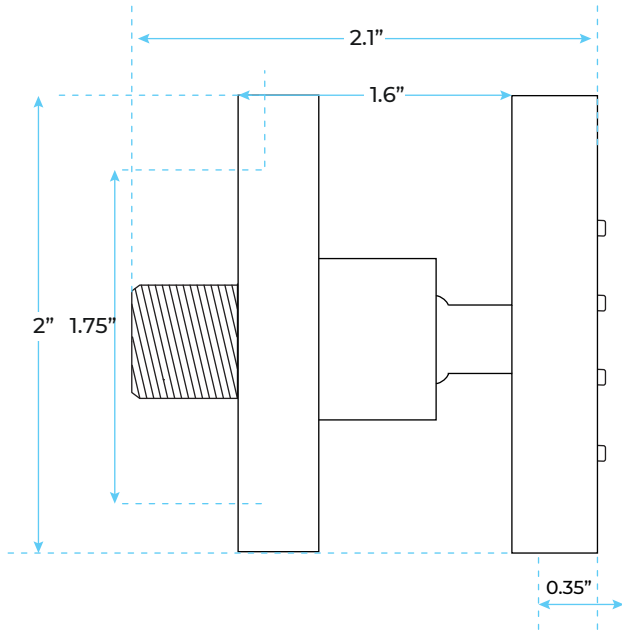

FONTANA SÉNART CEILING MOUNTED MATTE BLACK REMOTE CONTROLLED THERMOSTATIC RAINFALL WATERFALL SHOWER HEAD SET WITH MASSAGE BODY JETS AND HAND SPRAYER SPECS

Specifications

- Style: Contemporary
- Installation Type: Ceiling Mount
- Cold/Hot Control: Auto-Thermostatic Control
- Type: Fixed Support Type
- Smart Device: Yes
- Finish: Matte Black
- Surface Finishing: Stainless Steel
- Valve Core Material: Brass
- Surface Treatment: Blackened
- Shower Head Material: 304 Stainless Steel
- Thread: G1/2"
- Hose Length: 1.5m
- Water Flow: 16L/min~28L/min

Shower Head Size:

Flow Rate: 9-15L/min

Mixer Size :

Hand Shower Size:

The minimum required water pressure is 0.05 MPa (0.5 bar).
Flow rate 2.5 GPM (9.5 LPM).

Body Jets Size:

Thread Interface Size: G 1/2 Inch
 Function: Rainfall
 Shower Head Feature: Water Saving
 Shower Heads
 Type: Fixed Rotatable Type
 Installation Type: Wall Mounted
 Size: 50* 50 mm(2 inch)
 Material: Brass
 Feature: Can rotate 360 degrees
 Flow Rate: 1.5 GPM / 5.7 LPM (each
 Bodyspray)