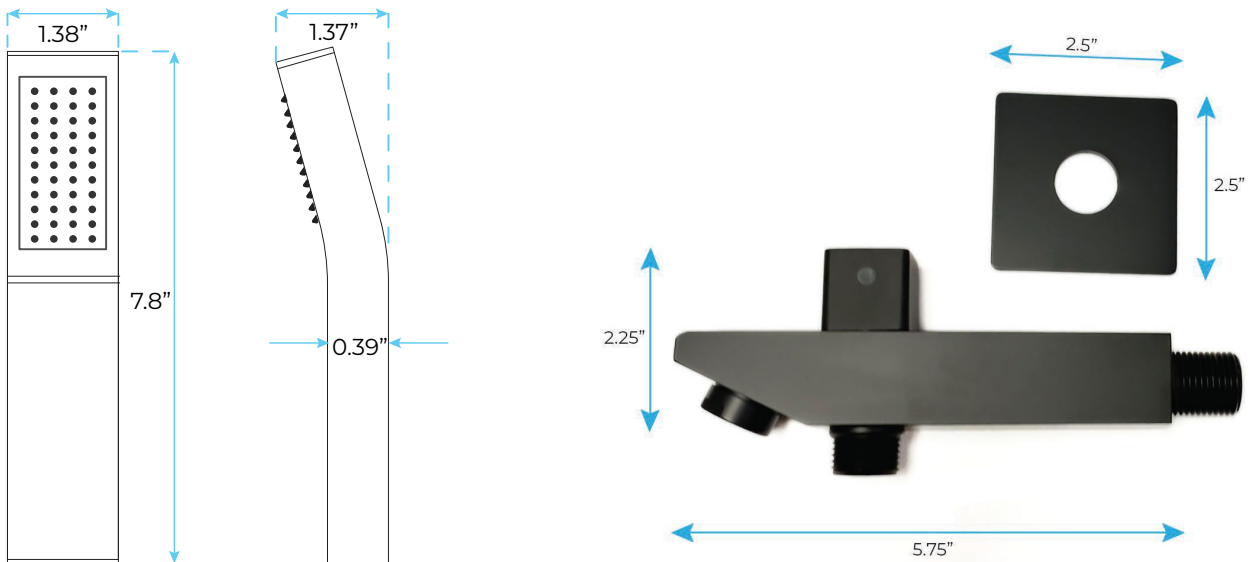

FONTANA SÉNART CEILING MOUNTED MATTE BLACK REMOTE CONTROLLED THERMOSTATIC RAINFALL WATERFALL SHOWER HEAD SET WITH MASSAGE BODY JETS AND HAND SPRAYER SPECS

Specifications

- Style: Contemporary
- Installation Type: Ceiling Mount
- Cold/Hot Control: Auto-Thermostatic Control
- Type: Fixed Support Type
- Smart Device: Yes
- Finish: Matte Black
- Surface Finishing: Stainless Steel
- Valve Core Material: Brass
- Surface Treatment: Blackened
- Shower Head Material: 304 Stainless Steel
- Thread: G1/2"
- Hose Length: 1.5m
- Water Flow: 16L/min~28L/min

Shower Head Size:

Flow Rate: 9-15L/min

Mixer Size :

Hand Shower Size:

The minimum required water pressure is 0.05 MPa (0.5 bar).
Flow rate 2.5 GPM (9.5 LPM).

Body Jets Size:

Thread Interface Size: G 1/2 Inch
 Function: Rainfall
 Shower Head Feature: Water Saving
 Shower Heads
 Type: Fixed Rotatable Type
 Installation Type: Wall Mounted
 Size: 50* 50 mm(2 inch)
 Material: Brass
 Feature: Can rotate 360 degrees
 Flow Rate: 1.5 GPM / 5.7 LPM (each
 Bodyspray)