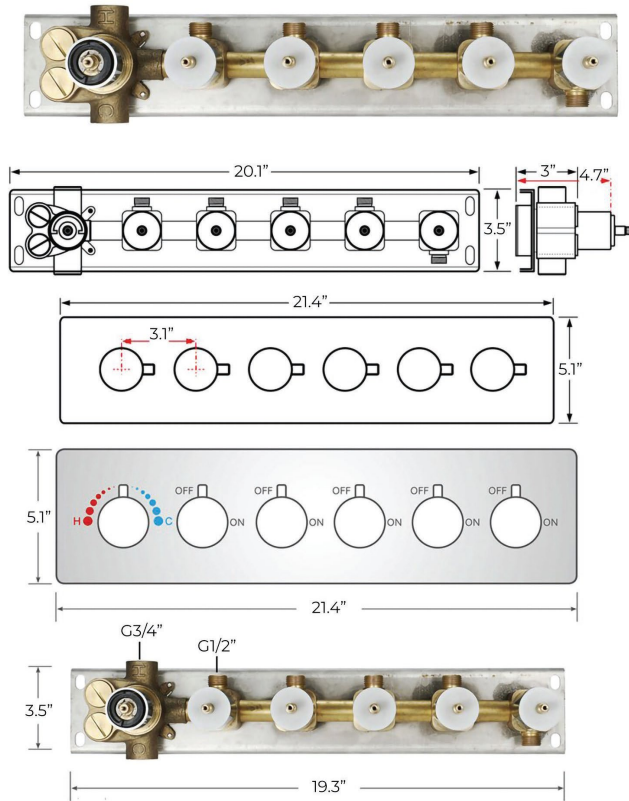

FONTANA SÉNART CEILING MOUNTED MATTE BLACK REMOTE CONTROLLED THERMOSTATIC RAINFALL WATERFALL SHOWER HEAD SET WITH MASSAGE BODY JETS AND HAND SPRAYER SPECS

Specifications

- Style: Contemporary
- Installation Type: Ceiling Mount
- Cold/Hot Control: Auto-Thermostatic Control
- Type: Fixed Support Type
- Smart Device: Yes
- Finish: Matte Black
- Surface Finishing: Stainless Steel
- Valve Core Material: Brass
- Surface Treatment: Blackened
- Shower Head Material: 304 Stainless Steel
- Thread: G1/2"
- Hose Length: 1.5m
- Water Flow: 16L/min~28L/min

Shower Head Size:

Flow Rate: 9-15L/min

Mixer Size :

Hand Shower Size:

The minimum required water pressure is 0.05 MPa (0.5 bar).
Flow rate 2.5 GPM (9.5 LPM).

Body Jets Size:

Thread Interface Size: G 1/2 Inch
 Function: Rainfall
 Shower Head Feature: Water Saving
 Shower Heads
 Type: Fixed Rotatable Type
 Installation Type: Wall Mounted
 Size: 50* 50 mm(2 inch)
 Material: Brass
 Feature: Can rotate 360 degrees
 Flow Rate: 1.5 GPM / 5.7 LPM (each
 Bodyspray)