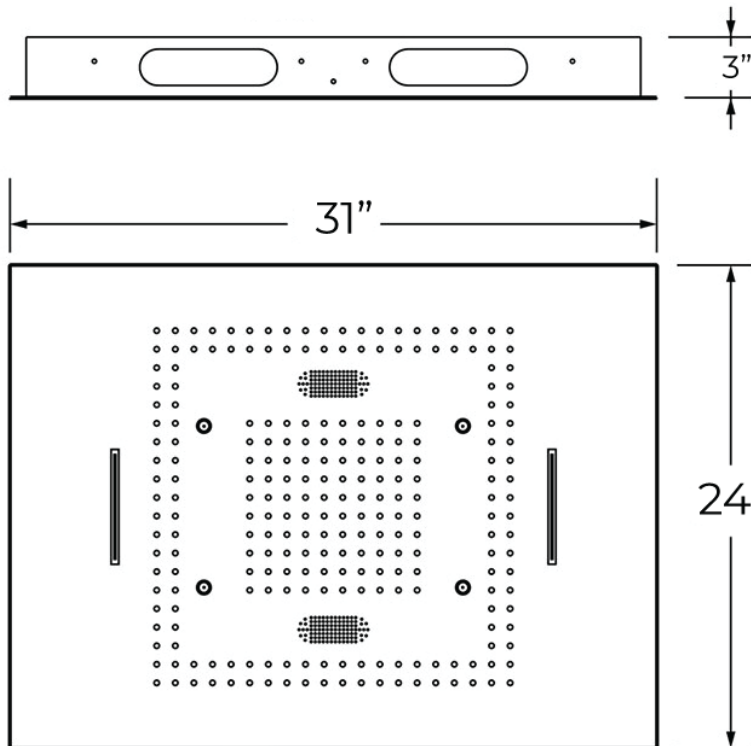

FONTANA SÉNART CEILING MOUNTED MATTE BLACK REMOTE CONTROLLED THERMOSTATIC RAINFALL WATERFALL SHOWER HEAD SET WITH MASSAGE BODY JETS AND HAND SPRAYER SPECS

Specifications

- Style: Contemporary
- Installation Type: Ceiling Mount
- Cold/Hot Control: Auto-Thermostatic Control
- Type: Fixed Support Type
- Smart Device: Yes
- Finish: Matte Black
- Surface Finishing: Stainless Steel
- Valve Core Material: Brass
- Surface Treatment: Blackened
- Shower Head Material: 304 Stainless Steel
- Thread: G1/2"
- Hose Length: 1.5m
- Water Flow: 16L/min~28L/min

Shower Head Size:

Flow Rate: 9-15L/min

Mixer Size :

Hand Shower Size:

The minimum required water pressure is 0.05 MPa (0.5 bar).
Flow rate 2.5 GPM (9.5 LPM).

Body Jets Size:

Thread Interface Size: G 1/2 Inch
 Function: Rainfall
 Shower Head Feature: Water Saving
 Shower Heads
 Type: Fixed Rotatable Type
 Installation Type: Wall Mounted
 Size: 50* 50 mm(2 inch)
 Material: Brass
 Feature: Can rotate 360 degrees
 Flow Rate: 1.5 GPM / 5.7 LPM (each
 Bodyspray)