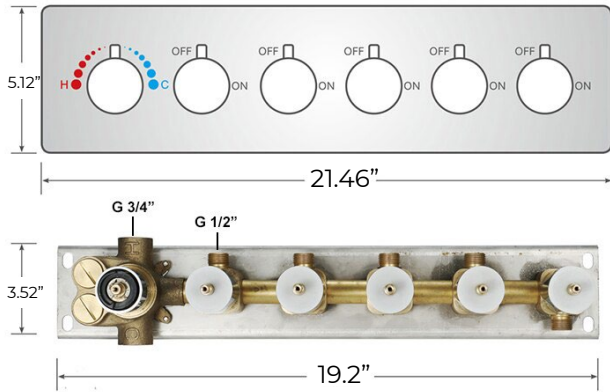

FONTANA BAVARIA CEILING MOUNTED MATTE BLACK PHONE CONTROLLED THERMOSTATIC RAINFALL WATERFALL SHOWER HEAD SET WITH MASSAGE BODY JETS AND HAND SPRAYER SPECS

Specifications

- Material: 304 stainless steel and brass
- Feature: LED
- Type: Square
- Style: Contemporary
- Number of Handles: 6 Handle
- Bath & Shower Faucet Type: In Wall
- Surface Treatment: Polished
- Surface Finishing: Black
- Function 1: rain
- Showerhead: 304sus polished
- Flow Rate: 2.5 GPM / 9.5 LPM (rain Shower)
- Function 2: waterfall
- Function 3: Mist
- Body jets: brass chrome 2 inch
- Thread: G1/2
- Showerhead size: 31" x 24" (800*600mm)
- LED power: need electricity

Shower Head Size:

304 Stainless Steel

Mixer Size:

Unit:mm

Hand Shower Size:

Flow rate: 2.0 GPM / 7.6 LPM (hand Shower)

Body Spray Size:

Thread Interface Size: G 1/2 Inch
 Function: Rainfall
 Shower Head Feature: Water Saving
 Shower Heads
 Type: Fixed Rotatable Type
 Installation Type: Wall Mounted

Size: 50* 50 mm(2 inch)
 Material: Brass
 Feature: Can rotate 360 degrees
 Flow Rate: 1.5 GPM / 5.7 LPM (each
 Bodyspray)