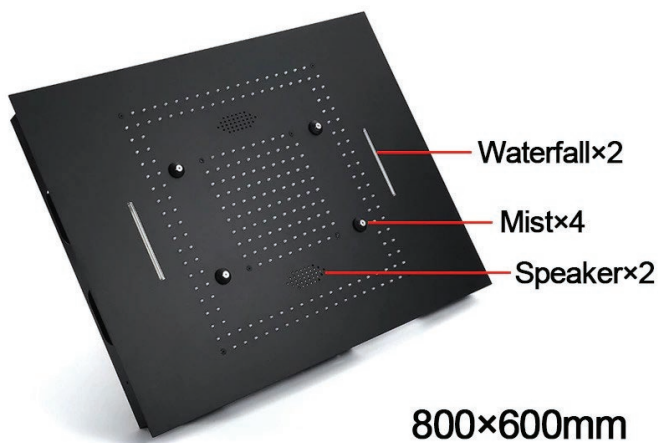

FONTANA BAVARIA CEILING MOUNTED MATTE BLACK PHONE CONTROLLED THERMOSTATIC RAINFALL WATERFALL SHOWER HEAD SET WITH MASSAGE BODY JETS AND HAND SPRAYER SPECS

Specifications

- Material: 304 stainless steel and brass
- Feature: LED
- Type: Square
- Style: Contemporary
- Number of Handles: 6 Handle
- Bath & Shower Faucet Type: In Wall
- Surface Treatment: Polished
- Surface Finishing: Black
- Function 1: rain
- Showerhead: 304sus polished
- Flow Rate: 2.5 GPM / 9.5 LPM (rain Shower)
- Function 2: waterfall
- Function 3: Mist
- Body jets: brass chrome 2 inch
- Thread: G1/2
- Showerhead size: 31" x 24" (800*600mm)
- LED power: need electricity

Shower Head Size:

304 Stainless Steel

Mixer Size:

Unit:mm

Hand Shower Size:

Flow rate: 2.0 GPM / 7.6 LPM (hand Shower)

Body Spray Size:

Thread Interface Size: G 1/2 Inch
 Function: Rainfall
 Shower Head Feature: Water Saving
 Shower Heads
 Type: Fixed Rotatable Type
 Installation Type: Wall Mounted

Size: 50* 50 mm(2 inch)
 Material: Brass
 Feature: Can rotate 360 degrees
 Flow Rate: 1.5 GPM / 5.7 LPM (each
 Bodyspray)