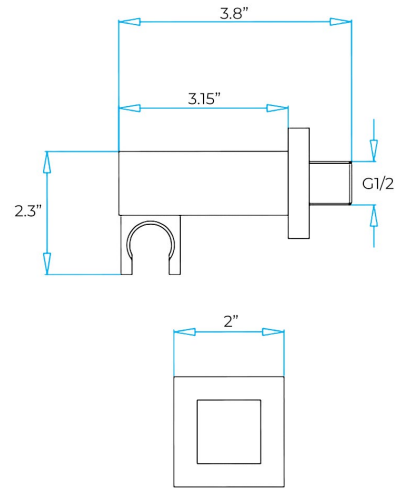

FONTANA BAVARIA CEILING MOUNTED MATTE BLACK PHONE CONTROLLED THERMOSTATIC RAINFALL WATERFALL SHOWER HEAD SET WITH MASSAGE BODY JETS AND HAND SPRAYER SPECS

Specifications

- Material: 304 stainless steel and brass
- Feature: LED
- Type: Square
- Style: Contemporary
- Number of Handles: 6 Handle
- Bath & Shower Faucet Type: In Wall
- Surface Treatment: Polished
- Surface Finishing: Black
- Function 1: rain
- Showerhead: 304sus polished
- Flow Rate: 2.5 GPM / 9.5 LPM (rain Shower)
- Function 2: waterfall
- Function 3: Mist
- Body jets: brass chrome 2 inch
- Thread: G1/2
- Showerhead size: 31" x 24" (800*600mm)
- LED power: need electricity

Shower Head Size:

304 Stainless Steel

Mixer Size:

Unit:mm

Hand Shower Size:

Flow rate: 2.0 GPM / 7.6 LPM (hand Shower)

Body Spray Size:

Thread Interface Size: G 1/2 Inch
 Function: Rainfall
 Shower Head Feature: Water Saving
 Shower Heads
 Type: Fixed Rotatable Type
 Installation Type: Wall Mounted

Size: 50* 50 mm(2 inch)
 Material: Brass
 Feature: Can rotate 360 degrees
 Flow Rate: 1.5 GPM / 5.7 LPM (each
 Bodyspray)