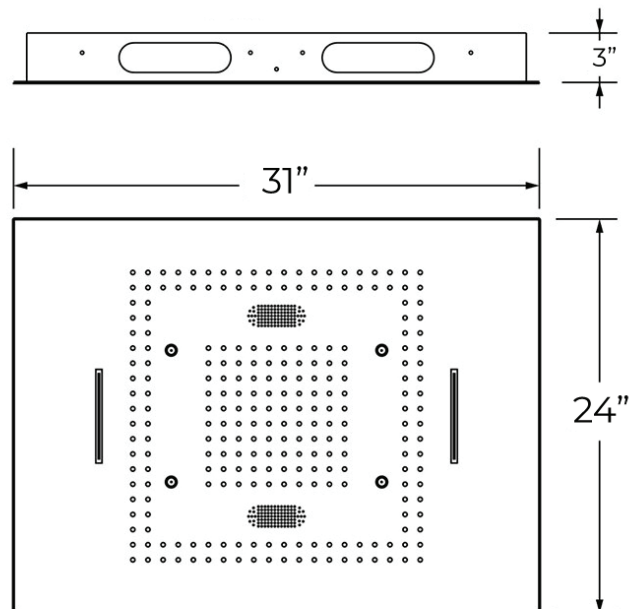

FONTANA BAVARIA CEILING MOUNTED MATTE BLACK PHONE CONTROLLED THERMOSTATIC RAINFALL WATERFALL SHOWER HEAD SET WITH MASSAGE BODY JETS AND HAND SPRAYER SPECS

Specifications

- Material: 304 stainless steel and brass
- Feature: LED
- Type: Square
- Style: Contemporary
- Number of Handles: 6 Handle
- Bath & Shower Faucet Type: In Wall
- Surface Treatment: Polished
- Surface Finishing: Black
- Function 1: rain
- Showerhead: 304sus polished
- Flow Rate: 2.5 GPM / 9.5 LPM (rain Shower)
- Function 2: waterfall
- Function 3: Mist
- Body jets: brass chrome 2 inch
- Thread: G1/2
- Showerhead size: 31" x 24" (800*600mm)
- LED power: need electricity

Shower Head Size:

304 Stainless Steel

Mixer Size:

Unit:mm

Hand Shower Size:

Flow rate: 2.0 GPM / 7.6 LPM (hand Shower)

Body Spray Size:

Thread Interface Size: G 1/2 Inch
 Function: Rainfall
 Shower Head Feature: Water Saving
 Shower Heads
 Type: Fixed Rotatable Type
 Installation Type: Wall Mounted

Size: 50* 50 mm(2 inch)
 Material: Brass
 Feature: Can rotate 360 degrees
 Flow Rate: 1.5 GPM / 5.7 LPM (each
 Bodyspray)