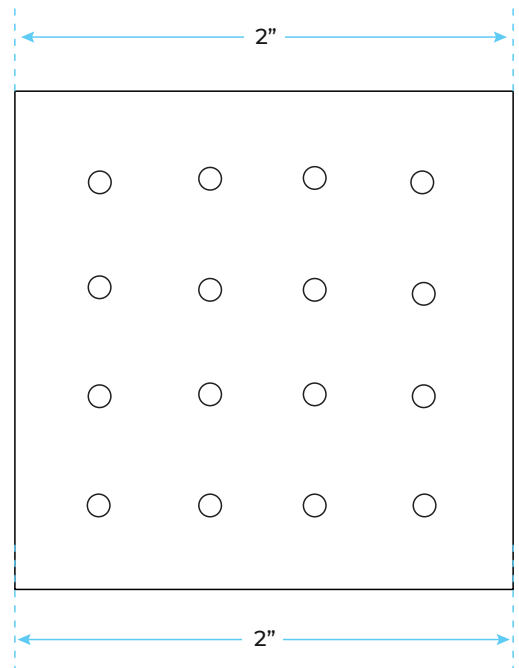

FONTANA BAVARIA CEILING MOUNTED MATTE BLACK PHONE CONTROLLED THERMOSTATIC RAINFALL WATERFALL SHOWER HEAD SET WITH MASSAGE BODY JETS AND HAND SPRAYER SPECS

Specifications

- Material: 304 stainless steel and brass
- Feature: LED
- Type: Square
- Style: Contemporary
- Number of Handles: 6 Handle
- Bath & Shower Faucet Type: In Wall
- Surface Treatment: Polished
- Surface Finishing: Black
- Function 1: rain
- Showerhead: 304sus polished
- Flow Rate: 2.5 GPM / 9.5 LPM (rain Shower)
- Function 2: waterfall
- Function 3: Mist
- Body jets: brass chrome 2 inch
- Thread: G1/2
- Showerhead size: 31" x 24" (800*600mm)
- LED power: need electricity

Shower Head Size:

304 Stainless Steel

Mixer Size:

Unit:mm

Hand Shower Size:

Flow rate: 2.0 GPM / 7.6 LPM (hand Shower)

Body Spray Size:

Thread Interface Size: G 1/2 Inch
 Function: Rainfall
 Shower Head Feature: Water Saving
 Shower Heads
 Type: Fixed Rotatable Type
 Installation Type: Wall Mounted

Size: 50* 50 mm(2 inch)
 Material: Brass
 Feature: Can rotate 360 degrees
 Flow Rate: 1.5 GPM / 5.7 LPM (each
 Bodyspray)