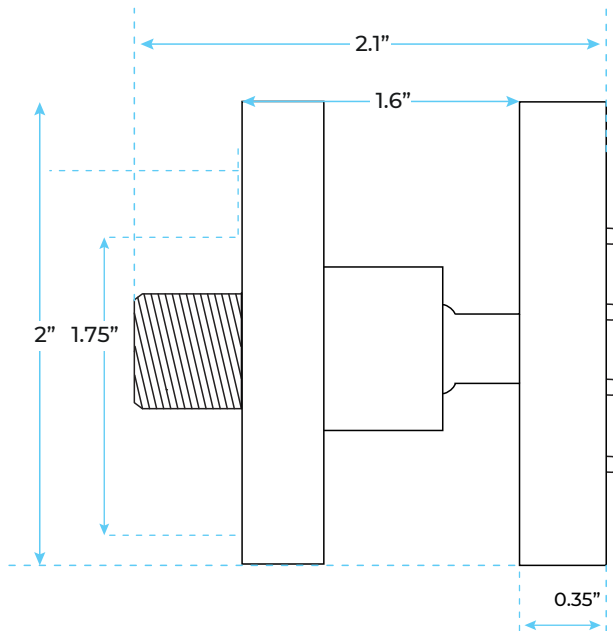

FONTANA BAVARIA CEILING MOUNTED MATTE BLACK PHONE CONTROLLED THERMOSTATIC RAINFALL WATERFALL SHOWER HEAD SET WITH MASSAGE BODY JETS AND HAND SPRAYER SPECS

Specifications

- Material: 304 stainless steel and brass
- Feature: LED
- Type: Square
- Style: Contemporary
- Number of Handles: 6 Handle
- Bath & Shower Faucet Type: In Wall
- Surface Treatment: Polished
- Surface Finishing: Black
- Function 1: rain
- Showerhead: 304sus polished
- Flow Rate: 2.5 GPM / 9.5 LPM (rain Shower)
- Function 2: waterfall
- Function 3: Mist
- Body jets: brass chrome 2 inch
- Thread: G1/2
- Showerhead size: 31" x 24" (800*600mm)
- LED power: need electricity

Shower Head Size:

304 Stainless Steel

Mixer Size:

Unit:mm

Hand Shower Size:

Flow rate: 2.0 GPM / 7.6 LPM (hand Shower)

Body Spray Size:

Thread Interface Size: G 1/2 Inch
 Function: Rainfall
 Shower Head Feature: Water Saving
 Shower Heads
 Type: Fixed Rotatable Type
 Installation Type: Wall Mounted

Size: 50* 50 mm(2 inch)
 Material: Brass
 Feature: Can rotate 360 degrees
 Flow Rate: 1.5 GPM / 5.7 LPM (each
 Bodyspray)