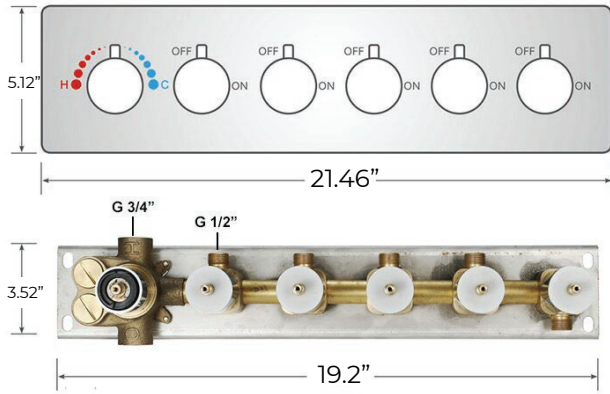

FONTANA TOULOUSE PHONE CONTROLLED STAINLESS STEEL LED SMART MUSIC RAINFALL THERMOSTATIC SHOWER HEAD WITH MASSAGE JETS AND HAND SPRAYER IN MATTE BLACK SPECS

Specifications

- Material: 304 stainless steel and brass
- Feature: LED
- Style: Contemporary
- Number of Handles: 6 Handle
- Bath & Shower Faucet Type: In Wall
- Surface Treatment: Polished
- Surface Finishing: Black
- Function 1: rain
- Showerhead: 304sus polished
- Flow Rate: 2.5 GPM / 9.5 LPM (rain Shower)
- Function 2: waterfall
- Function 3: Mist
- Body jets: brass chrome 5 inch
- Thread: G1/2
- Showerhead size: 31" x 24" (800*600mm)

Shower Head Size:

304 Stainless Steel

Mixer Size:

Unit:mm

Hand Shower Size:

Flow rate: 2.0 GPM / 7.6 LPM (hand Shower)

Body Spray Size:

Flow Rate: 1.5 GPM / 5.7 LPM (each Bodyspray)