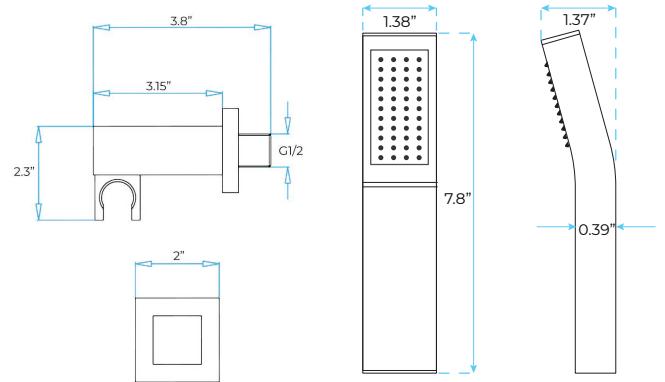

FONTANA TOULOUSE PHONE CONTROLLED STAINLESS STEEL LED SMART MUSIC RAINFALL THERMOSTATIC SHOWER HEAD WITH MASSAGE JETS AND HAND SPRAYER IN MATTE BLACK SPECS

Specifications

- Material: 304 stainless steel and brass
- Feature: LED
- Style: Contemporary
- Number of Handles: 6 Handle
- Bath & Shower Faucet Type: In Wall
- Surface Treatment: Polished
- Surface Finishing: Black
- Function 1: rain
- Showerhead: 304sus polished
- Flow Rate: 2.5 GPM / 9.5 LPM (rain Shower)
- Function 2: waterfall
- Function 3: Mist
- Body jets: brass chrome 5 inch
- Thread: G1/2
- Showerhead size: 31" x 24" (800*600mm)

Shower Head Size:

304 Stainless Steel

Mixer Size:

Unit:mm

Hand Shower Size:

Flow rate: 2.0 GPM / 7.6 LPM (hand Shower)

Body Spray Size:

Flow Rate: 1.5 GPM / 5.7 LPM (each Bodyspray)