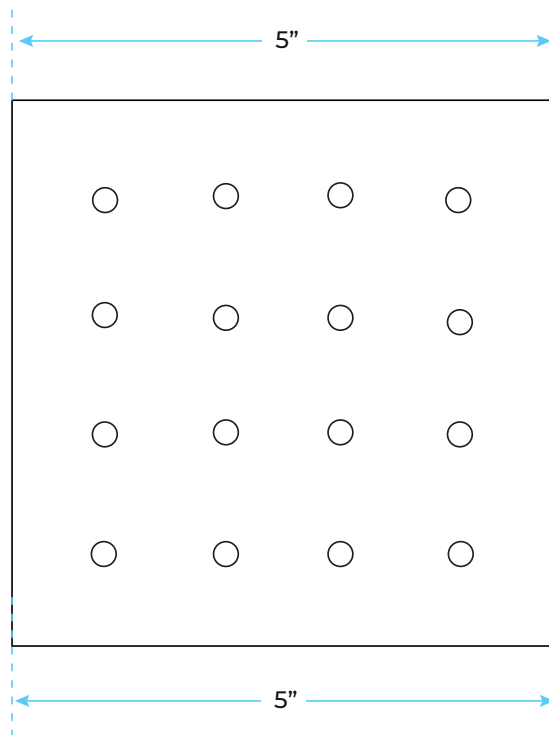

FONTANA TOULOUSE PHONE CONTROLLED STAINLESS STEEL LED SMART MUSIC RAINFALL THERMOSTATIC SHOWER HEAD WITH MASSAGE JETS AND HAND SPRAYER IN MATTE BLACK SPECS

Specifications

- Material: 304 stainless steel and brass
- Feature: LED
- Style: Contemporary
- Number of Handles: 6 Handle
- Bath & Shower Faucet Type: In Wall
- Surface Treatment: Polished
- Surface Finishing: Black
- Function 1: rain
- Showerhead: 304sus polished
- Flow Rate: 2.5 GPM / 9.5 LPM (rain Shower)
- Function 2: waterfall
- Function 3: Mist
- Body jets: brass chrome 5 inch
- Thread: G1/2
- Showerhead size: 31" x 24" (800*600mm)

Shower Head Size:

304 Stainless Steel

Mixer Size:

Unit:mm

Hand Shower Size:

Flow rate: 2.0 GPM / 7.6 LPM (hand Shower)

Body Spray Size:

Flow Rate: 1.5 GPM / 5.7 LPM (each Bodyspray)