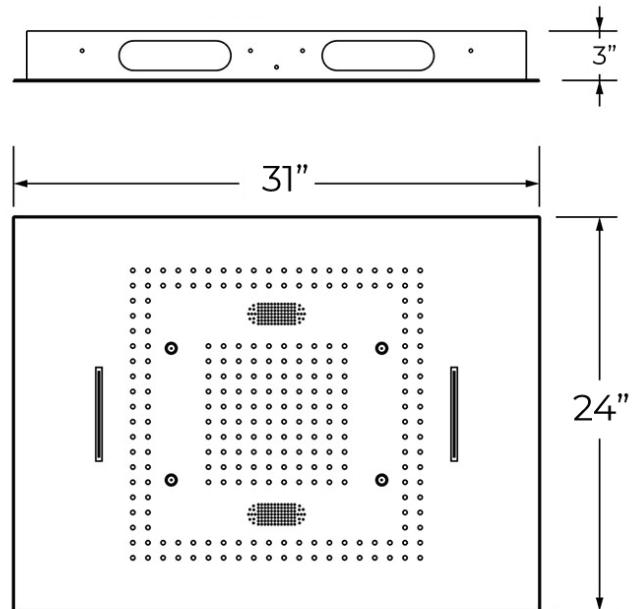

FONTANA TOULOUSE PHONE CONTROLLED STAINLESS STEEL LED SMART MUSIC RAINFALL THERMOSTATIC SHOWER HEAD WITH MASSAGE JETS AND HAND SPRAYER IN MATTE BLACK SPECS

Specifications

- Material: 304 stainless steel and brass
- Feature: LED
- Style: Contemporary
- Number of Handles: 6 Handle
- Bath & Shower Faucet Type: In Wall
- Surface Treatment: Polished
- Surface Finishing: Black
- Function 1: rain
- Showerhead: 304sus polished
- Flow Rate: 2.5 GPM / 9.5 LPM (rain Shower)
- Function 2: waterfall
- Function 3: Mist
- Body jets: brass chrome 5 inch
- Thread: G1/2
- Showerhead size: 31" x 24" (800*600mm)

Shower Head Size:

304 Stainless Steel

Mixer Size:

Unit:mm

Hand Shower Size:

Flow rate: 2.0 GPM / 7.6 LPM (hand Shower)

Body Spray Size:

Flow Rate: 1.5 GPM / 5.7 LPM (each Bodyspray)