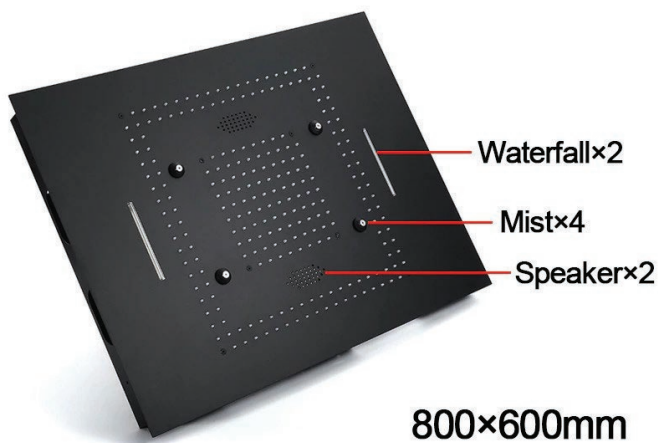

FONTANA TOULOUSE PHONE CONTROLLED STAINLESS STEEL LED SMART MUSIC RAINFALL THERMOSTATIC SHOWER HEAD WITH MASSAGE JETS AND HAND SPRAYER IN MATTE BLACK SPECS

Specifications

- Material: 304 stainless steel and brass
- Feature: LED
- Style: Contemporary
- Number of Handles: 6 Handle
- Bath & Shower Faucet Type: In Wall
- Surface Treatment: Polished
- Surface Finishing: Black
- Function 1: rain
- Showerhead: 304sus polished
- Flow Rate: 2.5 GPM / 9.5 LPM (rain Shower)
- Function 2: waterfall
- Function 3: Mist
- Body jets: brass chrome 5 inch
- Thread: G1/2
- Showerhead size: 31" x 24" (800*600mm)

Shower Head Size:

304 Stainless Steel

Mixer Size:

Unit:mm

Hand Shower Size:

Flow rate: 2.0 GPM / 7.6 LPM (hand Shower)

Body Spray Size:

Flow Rate: 1.5 GPM / 5.7 LPM (each Bodyspray)