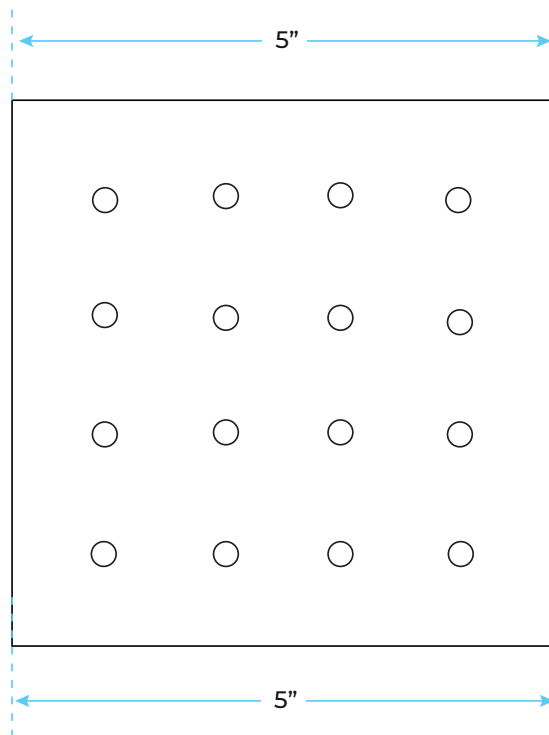

FONTANA CHOLET TOUCH PANEL CONTROLLED STAINLESS STEEL LED SMART MUSIC RAINFALL THERMOSTATIC SHOWER HEAD WITH MASSAGE JETS AND HAND SPRAYER IN MATTE BLACK SPECS

Specifications

- Material: 304 stainless steel and brass
- Feature: LED
- Style: Contemporary
- Number of Handles: 6 Handle
- Bath & Shower Faucet Type: In Wall
- Surface Treatment: Polished
- Surface Finishing: Black
- Function 1: rain
- Showerhead: 304sus polished
- Flow Rate: 2.5 GPM / 9.5 LPM (rain Shower)
- Function 2: waterfall
- Function 3: Mist
- Body jets: brass chrome 5 inch
- Thread: G1/2
- Showerhead size: 31" x 24" (800*600mm)

Shower Head Size:

304 Stainless Steel

Mixer Size:

Unit:mm

Hand Shower Size:

Flow rate: 2.0 GPM / 7.6 LPM (hand Shower)

Body Spray Size:

Flow Rate: 1.5 GPM / 5.7 LPM (each Bodyspray)