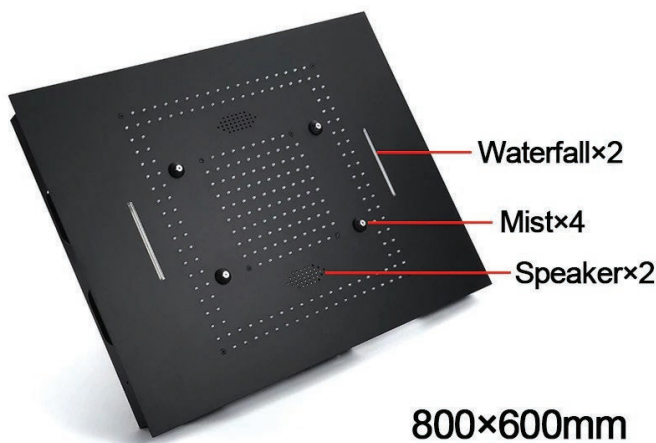

FONTANA CHOLET TOUCH PANEL CONTROLLED STAINLESS STEEL LED SMART MUSIC RAINFALL THERMOSTATIC SHOWER HEAD WITH MASSAGE JETS AND HAND SPRAYER IN MATTE BLACK SPECS

Specifications

- Material: 304 stainless steel and brass
- Feature: LED
- Style: Contemporary
- Number of Handles: 6 Handle
- Bath & Shower Faucet Type: In Wall
- Surface Treatment: Polished
- Surface Finishing: Black
- Function 1: rain
- Showerhead: 304sus polished
- Flow Rate: 2.5 GPM / 9.5 LPM (rain Shower)
- Function 2: waterfall
- Function 3: Mist
- Body jets: brass chrome 5 inch
- Thread: G1/2
- Showerhead size: 31" x 24" (800*600mm)

Shower Head Size:

304 Stainless Steel

Mixer Size:

Unit:mm

Hand Shower Size:

Flow rate: 2.0 GPM / 7.6 LPM (hand Shower)

Body Spray Size:

Flow Rate: 1.5 GPM / 5.7 LPM (each Bodyspray)