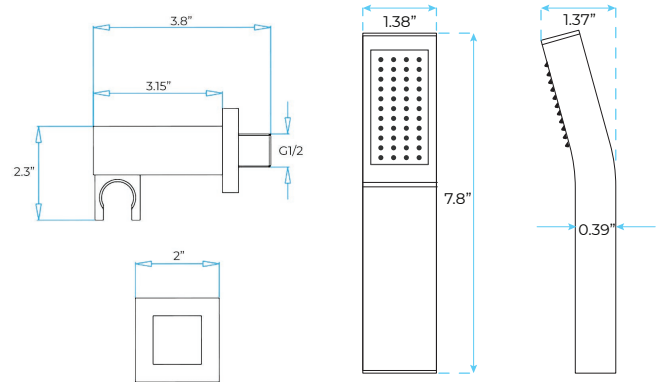

FONTANA CHOLET TOUCH PANEL CONTROLLED STAINLESS STEEL LED SMART MUSIC RAINFALL THERMOSTATIC SHOWER HEAD WITH MASSAGE JETS AND HAND SPRAYER IN MATTE BLACK SPECS

Specifications

- Material: 304 stainless steel and brass
- Feature: LED
- Style: Contemporary
- Number of Handles: 6 Handle
- Bath & Shower Faucet Type: In Wall
- Surface Treatment: Polished
- Surface Finishing: Black
- Function 1: rain
- Showerhead: 304sus polished
- Flow Rate: 2.5 GPM / 9.5 LPM (rain Shower)
- Function 2: waterfall
- Function 3: Mist
- Body jets: brass chrome 5 inch
- Thread: G1/2
- Showerhead size: 31" x 24" (800*600mm)

Shower Head Size:

304 Stainless Steel

Mixer Size:

Unit:mm

Hand Shower Size:

Flow rate: 2.0 GPM / 7.6 LPM (hand Shower)

Body Spray Size:

Flow Rate: 1.5 GPM / 5.7 LPM (each Bodyspray)