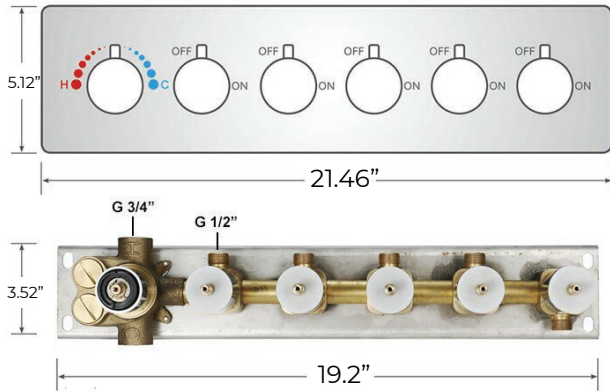

FONTANA CHOLET TOUCH PANEL CONTROLLED STAINLESS STEEL LED SMART MUSIC RAINFALL THERMOSTATIC SHOWER HEAD WITH MASSAGE JETS AND HAND SPRAYER IN MATTE BLACK SPECS

Specifications

- Material: 304 stainless steel and brass
- Feature: LED
- Style: Contemporary
- Number of Handles: 6 Handle
- Bath & Shower Faucet Type: In Wall
- Surface Treatment: Polished
- Surface Finishing: Black
- Function 1: rain
- Showerhead: 304sus polished
- Flow Rate: 2.5 GPM / 9.5 LPM (rain Shower)
- Function 2: waterfall
- Function 3: Mist
- Body jets: brass chrome 5 inch
- Thread: G1/2
- Showerhead size: 31" x 24" (800*600mm)

Shower Head Size:

304 Stainless Steel

Mixer Size:

Unit:mm

Hand Shower Size:

Flow rate: 2.0 GPM / 7.6 LPM (hand Shower)

Body Spray Size:

Flow Rate: 1.5 GPM / 5.7 LPM (each Bodyspray)