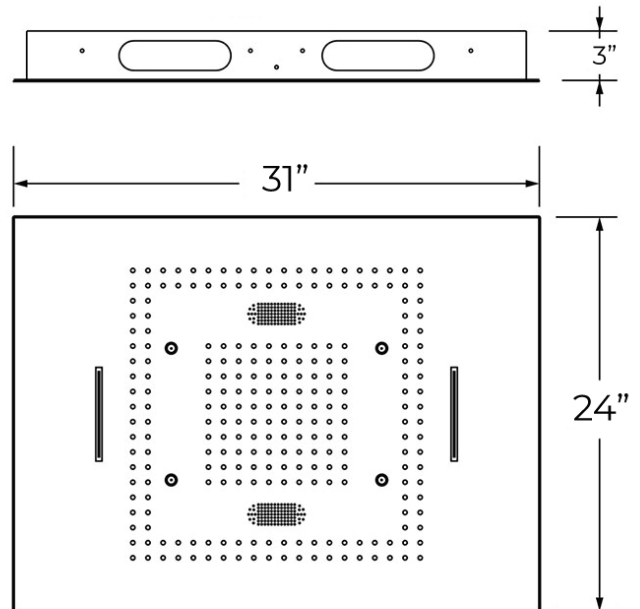

FONTANA CHOLET TOUCH PANEL CONTROLLED STAINLESS STEEL LED SMART MUSIC RAINFALL THERMOSTATIC SHOWER HEAD WITH MASSAGE JETS AND HAND SPRAYER IN MATTE BLACK SPECS

Specifications

- Material: 304 stainless steel and brass
- Feature: LED
- Style: Contemporary
- Number of Handles: 6 Handle
- Bath & Shower Faucet Type: In Wall
- Surface Treatment: Polished
- Surface Finishing: Black
- Function 1: rain
- Showerhead: 304sus polished
- Flow Rate: 2.5 GPM / 9.5 LPM (rain Shower)
- Function 2: waterfall
- Function 3: Mist
- Body jets: brass chrome 5 inch
- Thread: G1/2
- Showerhead size: 31" x 24" (800*600mm)

Shower Head Size:

304 Stainless Steel

Mixer Size:

Unit:mm

Hand Shower Size:

Flow rate: 2.0 GPM / 7.6 LPM (hand Shower)

Body Spray Size:

Flow Rate: 1.5 GPM / 5.7 LPM (each Bodyspray)