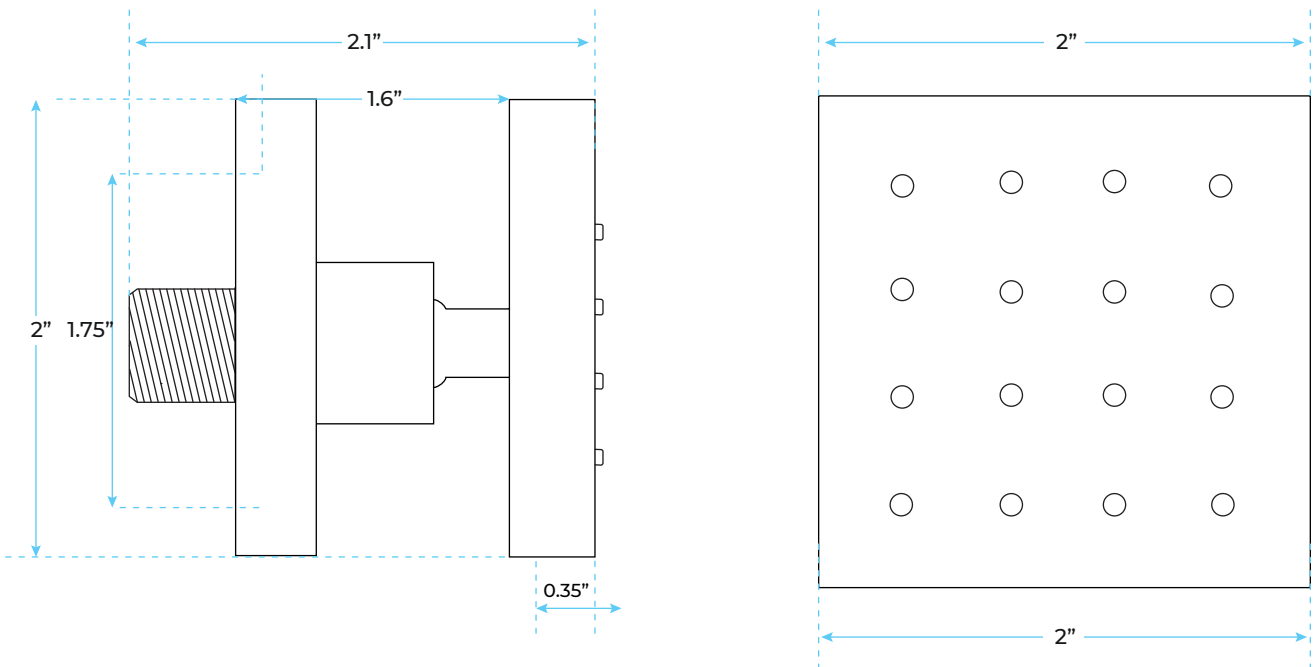

Body Jets Size:

Flow Rate: 1.5 GPM / 5.7 LPM (each Bodyspray)