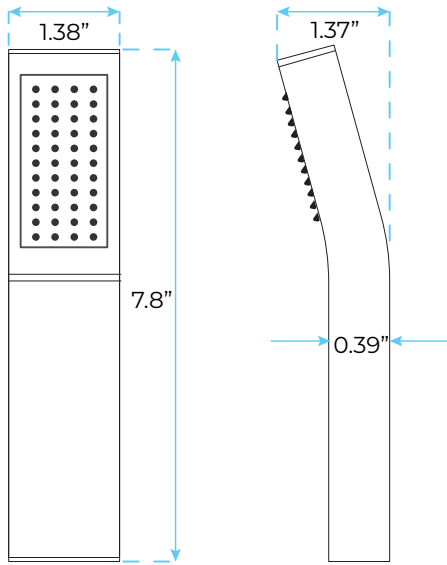

## Specifications

- FEATURE: LED MUSICAL SHOWER HEAD
- STYLE: CONTEMPORARY
- INSTALLATION TYPE: CEILING MOUNT
- COLD/HOT CONTROL: AUTO-THERMOSTATIC CONTROL
- TYPE: FIXED SUPPORT TYPE
- SMART DEVICE: YES
- FINISH: MATTE BLACK
- SURFACE FINISHING: STAINLESS STEEL

## Shower Head Size:

1.8 GPM / 6.8 LPM (rain Shower)

## Hand Shower Size:

## Mixer Size:

The minimum required water pressure is 0.05 MPa (0.5 bar).  
Flow rate 2.5 GPM (9.5 LPM).