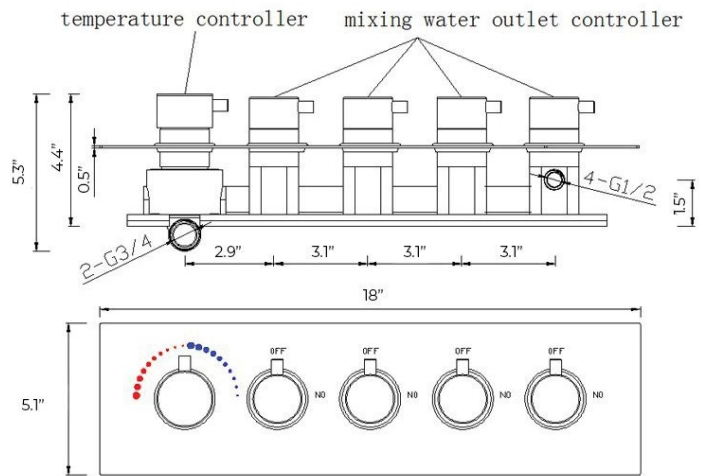

## Specifications

- FEATURE: LED MUSICAL SHOWER HEAD
- STYLE: CONTEMPORARY
- INSTALLATION TYPE: CEILING MOUNT
- COLD/HOT CONTROL: AUTO-THERMOSTATIC CONTROL
- TYPE: FIXED SUPPORT TYPE
- SMART DEVICE: YES
- FINISH: MATTE BLACK
- SURFACE FINISHING: STAINLESS STEEL

## Shower Head Size:

1.8 GPM / 6.8 LPM (rain Shower)

## Hand Shower Size:

## Mixer Size:

The minimum required water pressure is 0.05 MPa (0.5 bar).  
Flow rate 2.5 GPM (9.5 LPM).