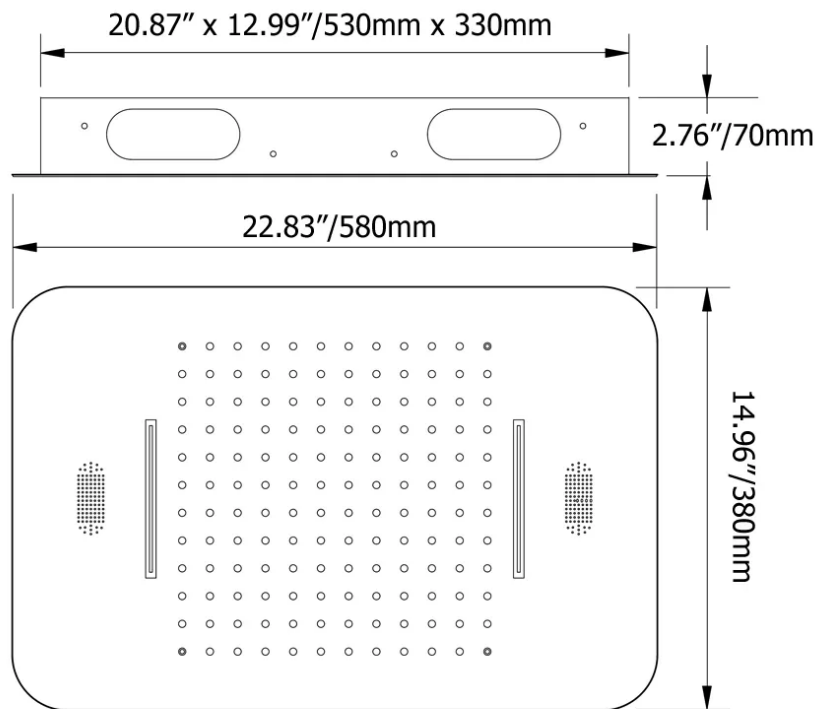

## Specifications

- FEATURE: LED MUSICAL SHOWER HEAD
- STYLE: CONTEMPORARY
- INSTALLATION TYPE: CEILING MOUNT
- COLD/HOT CONTROL: AUTO-THERMOSTATIC CONTROL
- TYPE: FIXED SUPPORT TYPE
- SMART DEVICE: YES
- FINISH: MATTE BLACK
- SURFACE FINISHING: STAINLESS STEEL

## Shower Head Size:

1.8 GPM / 6.8 LPM (rain Shower)

## Hand Shower Size:

## Mixer Size:

The minimum required water pressure is 0.05 MPa (0.5 bar).  
Flow rate 2.5 GPM (9.5 LPM).