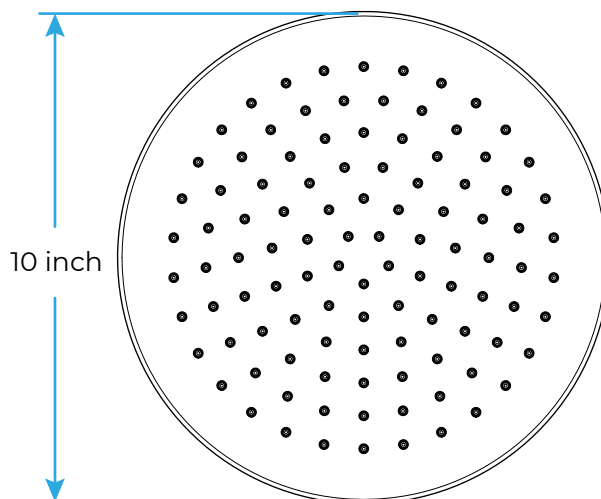

CRETEIL ULTRA-THIN CHROME FINISH STAINLESS STEEL 10" BATHROOM SHOWER HEAD SPECIFICATIONS

Shower Head

Feature: Rainfall Shower

Material: Brass

Showerhead Flow Rate: 2.5 GPM

Style: Contemporary

Size: 16" (40cm)

Water flow: 8 L / min

Connection standard: G1/2

With swivel ball joint and rubber seal

Rubber nozzles, prevent blockage and easy cleaning

All dimensions and specifications are nominal and may vary. Use actual products for accuracy in critical situations.