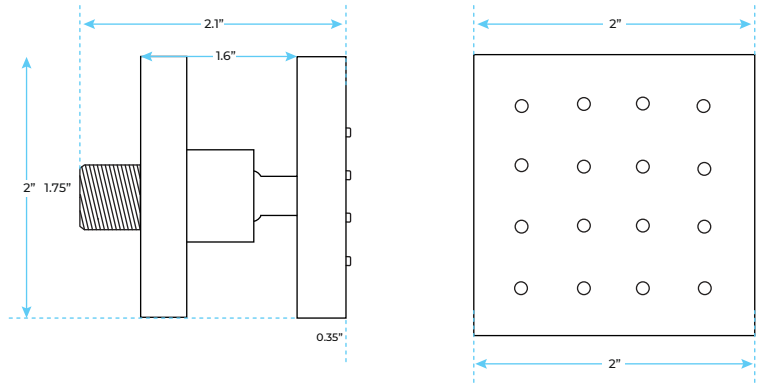

## Shower Head Size:

The LED light will change its color by detecting water temperature:

- 0-30° (32-86°): Blue LED
- 30-40° (86-104°): Green LED
- 40-50° (104-122°): Red LED
- 50-100° (122-212°): Flashing Red LED

## Body Jet Size:

Installation Type: Wall Mounted  
 Size: 50\* 50 mm (2 inch)  
 Material: Brass  
 Feature: Can rotate 360 degrees  
 Flow Rate: 1.5 GPM / 5.7 LPM (each Bodyspray)