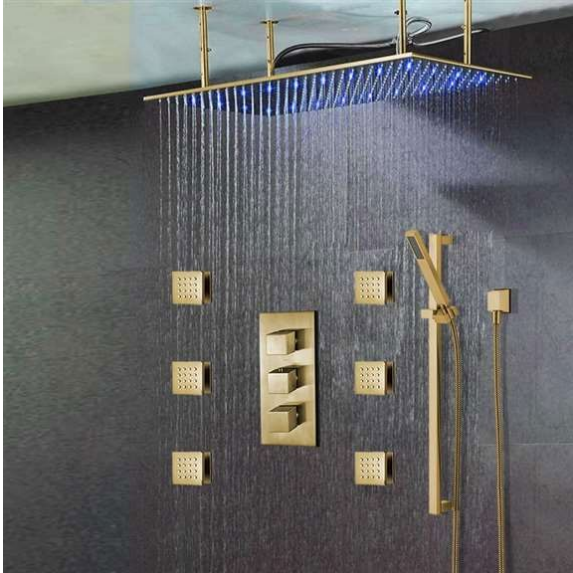

# FONTANA SAINT DENIS LARGE BRUSHED GOLD LED RAIN SHOWER HEAD WITH BODY JETS & HANDHELD SHOWER SPECS

## Specifications

- Valve Material: Ceramic Valve
- Water pressure: 0.8mpa
- Flow Rate: 9-15L/min
- Cold and Hot Switch: Yes

## Shower Head Size:

The LED light will change its color by detecting water temperature:

- 0-30° (32-86°): Blue LED
- 30-40° (86-104°): Green LED
- 40-50° (104-122°): Red LED
- 50-100° (122-212°): Flashing Red LED

## Body Jet Size:

Installation Type: Wall Mounted  
 Size: 50\* 50 mm (2 inch)  
 Material: Brass  
 Feature: Can rotate 360 degrees  
 Flow Rate: 1.5 GPM / 5.7 LPM (each Bodyspray)