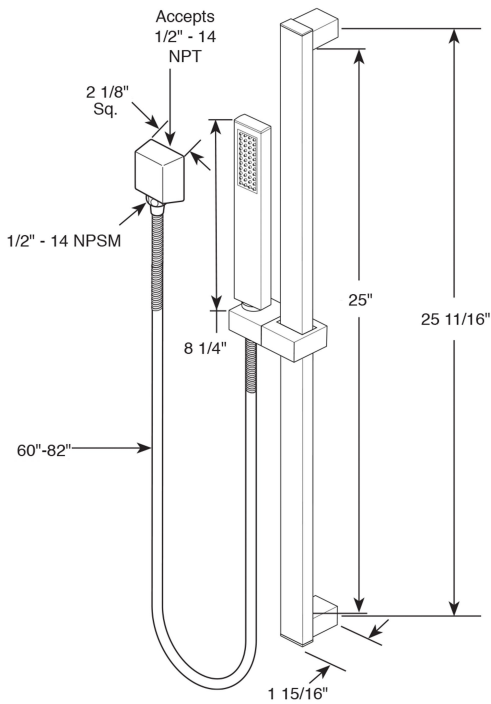

## Specifications

- Valve Material: Ceramic Valve
- Water pressure: 0.8mpa
- Flow Rate: 9-15L/min
- Cold and Hot Switch: Yes

## Shower Head Size:

The LED light will change its color by detecting water temperature:

- 0-30° (32-86°): Blue LED
- 30-40° (86-104°): Green LED
- 40-50° (104-122°): Red LED
- 50-100° (122-212°): Flashing Red LED

## Hand Shower Size:

## Body Jet Size:

Installation Type: Wall Mounted  
 Size: 50\* 50 mm (2 inch)  
 Material: Brass  
 Feature: Can rotate 360 degrees  
 Flow Rate: 1.5 GPM / 5.7 LPM (each Bodyspray)