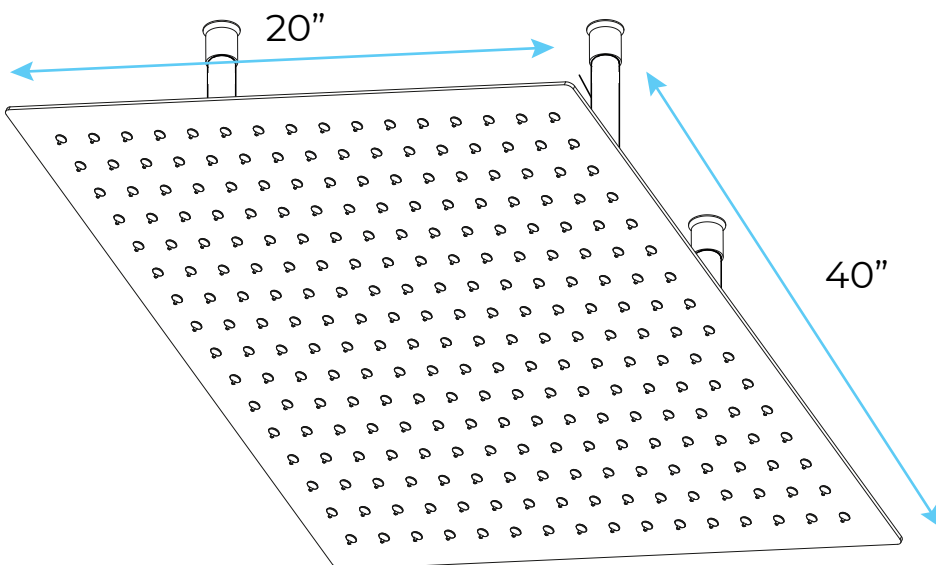

## Specifications

- Valve Material: Ceramic Valve
- Water pressure: 0.8mpa
- Flow Rate: 9-15L/min
- Cold and Hot Switch: Yes

## Shower Head Size:

The LED light will change its color by detecting water temperature:

- 0-30° (32-86°): Blue LED
- 30-40° (86-104°): Green LED
- 40-50° (104-122°): Red LED
- 50-100° (122-212°): Flashing Red LED

## Hand Shower Size:

## Body Jet Size:

Installation Type: Wall Mounted  
 Size: 50\* 50 mm (2 inch)  
 Material: Brass  
 Feature: Can rotate 360 degrees  
 Flow Rate: 1.5 GPM / 5.7 LPM (each Bodyspray)