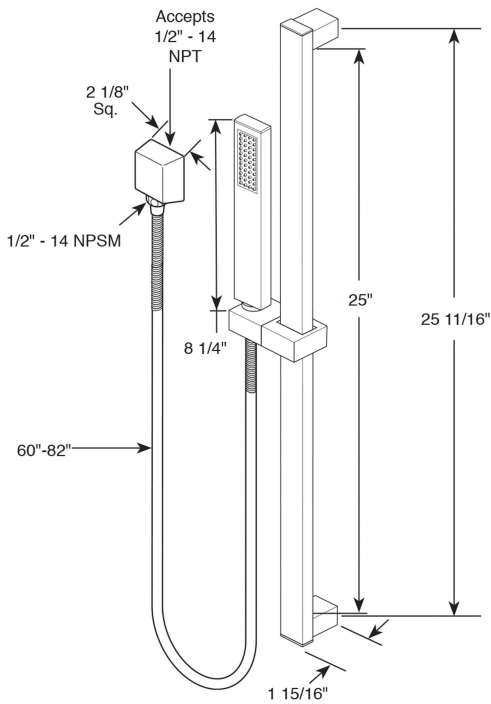

FONTANA SAINT DENIS LARGE GOLD LED RAIN SHOWER HEAD WITH BODY JETS & HANDHELD SHOWER SPECS

Specifications

Valve Material: Ceramic Valve
Water pressure: 0.8mpa
Flow Rate: 9-15L/min
Cold and Hot Switch: Yes

Shower Head Size:

The LED light will change its color by detecting water temperature:

- 0-30° (32-86°): Blue LED
- 30-40° (86-104°): Green LED
- 40-50° (104-122°): Red LED
- 50-100° (122-212°): Flashing Red LED

Note: The LED lights are powered by water flow, and will be activated once the water is turned on.

Hand Shower Size:

Body Jet Size:

Installation Type: Wall Mounted
 Size: 50* 50 mm (2 inch)
 Material: Brass
 Feature: Can rotate 360 degrees
 Flow Rate: 1.5 GPM / 5.7 LPM (each Bodyspray)

Mixer Connection: