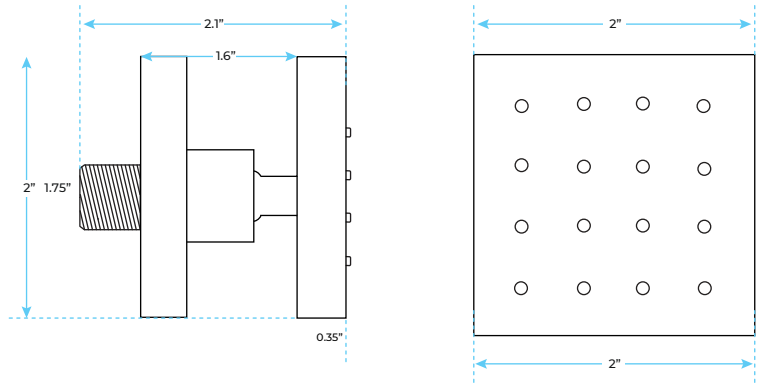

FONTANA SAINT DENIS LARGE GOLD LED RAIN SHOWER HEAD WITH BODY JETS & HANDHELD SHOWER SPECS

Specifications

Valve Material: Ceramic Valve
Water pressure: 0.8mpa
Flow Rate: 9-15L/min
Cold and Hot Switch: Yes

Shower Head Size:

The LED light will change its color by detecting water temperature:

- 0-30° (32-86°): Blue LED
- 30-40° (86-104°): Green LED
- 40-50° (104-122°): Red LED
- 50-100° (122-212°): Flashing Red LED

Note: The LED lights are powered by water flow, and will be activated once the water is turned on.

Hand Shower Size:

Body Jet Size:

Installation Type: Wall Mounted
 Size: 50* 50 mm (2 inch)
 Material: Brass
 Feature: Can rotate 360 degrees
 Flow Rate: 1.5 GPM / 5.7 LPM (each Bodyspray)