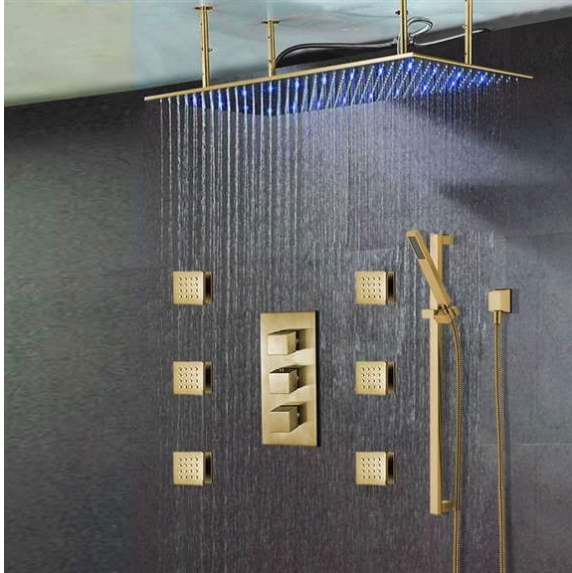

FONTANA SAINT DENIS LARGE GOLD LED RAIN SHOWER HEAD WITH BODY JETS & HANDHELD SHOWER SPECS

Specifications

Valve Material: Ceramic Valve
Water pressure: 0.8mpa
Flow Rate: 9-15L/min
Cold and Hot Switch: Yes

Shower Head Size:

The LED light will change its color by detecting water temperature:

- 0-30° (32-86°): Blue LED
- 30-40° (86-104°): Green LED
- 40-50° (104-122°): Red LED
- 50-100° (122-212°): Flashing Red LED

Note: The LED lights are powered by water flow, and will be activated once the water is turned on.

Hand Shower Size:

Body Jet Size:

Installation Type: Wall Mounted
 Size: 50* 50 mm (2 inch)
 Material: Brass
 Feature: Can rotate 360 degrees
 Flow Rate: 1.5 GPM / 5.7 LPM (each Bodyspray)