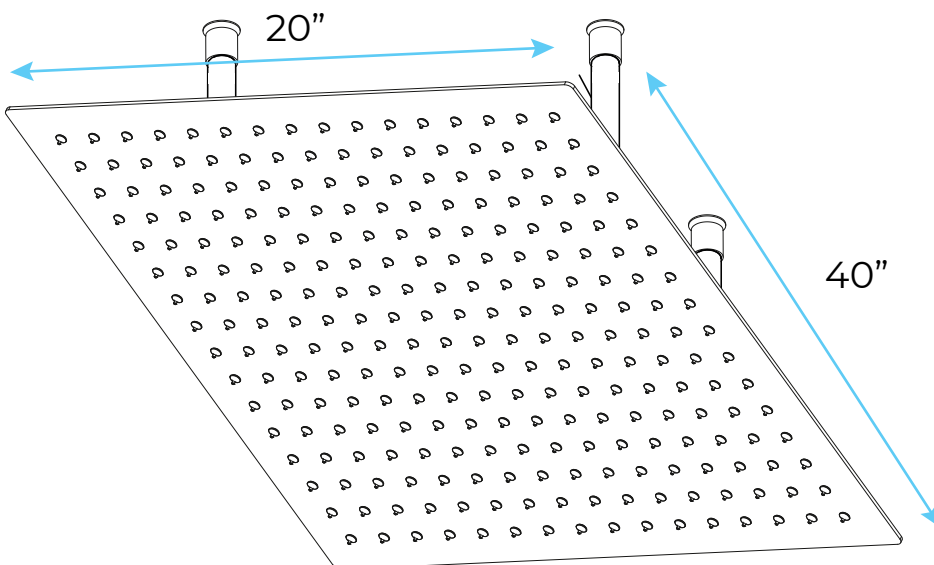

FONTANA SAINT DENIS LARGE GOLD LED RAIN SHOWER HEAD WITH BODY JETS & HANDHELD SHOWER SPECS

Specifications

Valve Material: Ceramic Valve
Water pressure: 0.8mpa
Flow Rate: 9-15L/min
Cold and Hot Switch: Yes

Shower Head Size:

The LED light will change its color by detecting water temperature:

- 0-30° (32-86°): Blue LED
- 30-40° (86-104°): Green LED
- 40-50° (104-122°): Red LED
- 50-100° (122-212°): Flashing Red LED

Note: The LED lights are powered by water flow, and will be activated once the water is turned on.

Hand Shower Size:

Body Jet Size:

Installation Type: Wall Mounted
 Size: 50* 50 mm (2 inch)
 Material: Brass
 Feature: Can rotate 360 degrees
 Flow Rate: 1.5 GPM / 5.7 LPM (each Bodyspray)