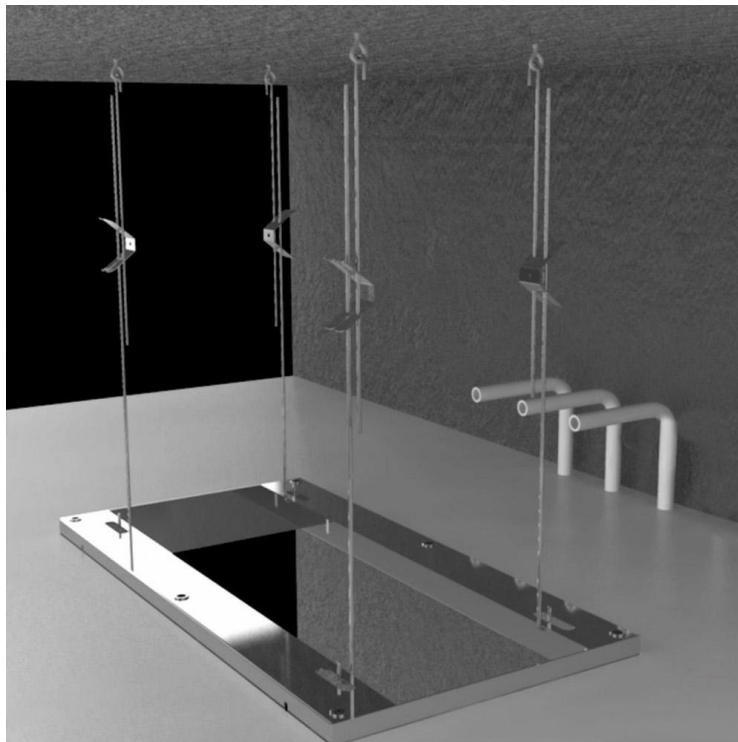

LYON 16" CEILING MOUNTED LUXURY LED BATHROOM SHOWER HEAD SPECIFICATIONS

Shower Head

Specifications

Shower Head Feature: LED Shower Heads, Rainfall, Waterfall and Mist
Material: SUS304 and mirror finished,
Size 400x400 mm
Includes 3 functions: rain, waterfall and mist.

All dimensions and specifications are nominal and may vary. Use actual products for accuracy in critical situations.