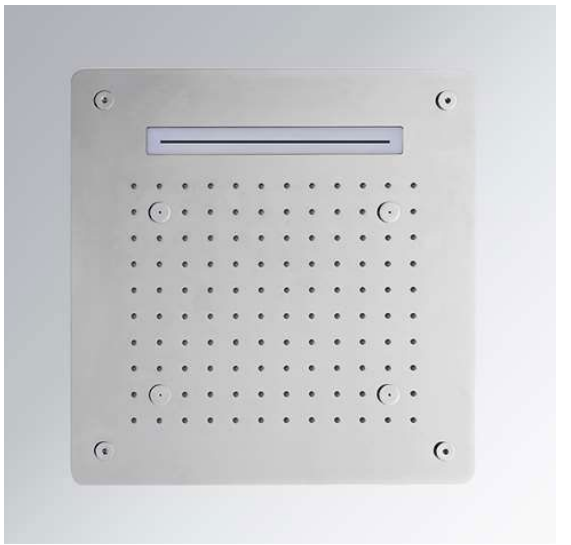

LYON 16" CEILING MOUNTED LUXURY LED BATHROOM SHOWER HEAD SPECIFICATIONS

Shower Head

Specifications

Shower Head Feature: LED Shower Heads, Rainfall, Waterfall and Mist
Material: SUS304 and mirror finished,
Size 400x400 mm
Includes 3 functions: rain, waterfall and mist.