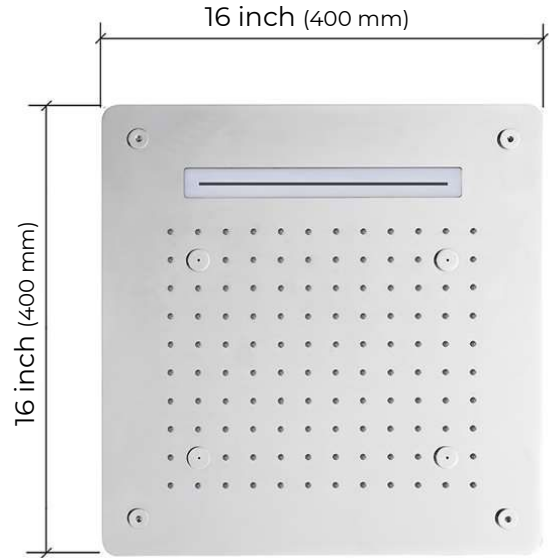

LYON 16" CEILING MOUNTED LUXURY LED BATHROOM SHOWER HEAD SPECIFICATIONS

Shower Head

Specifications

Shower Head Feature: LED Shower Heads, Rainfall, Waterfall and Mist
Material: SUS304 and mirror finished,
Size 400x400 mm
Includes 3 functions: rain, waterfall and mist.

All dimensions and specifications are nominal and may vary. Use actual products for accuracy in critical situations.