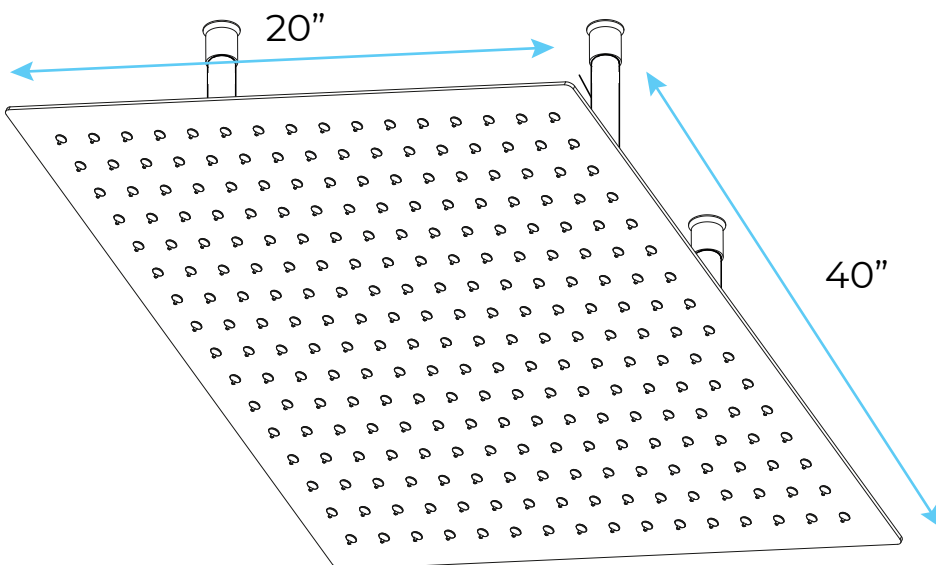

FONTANA GOLD 4 HANDLES THERMOSTATIC LED LARGE CEILING MOUNT HIGH FLOW BATHROOM SHOWER SYSTEM WITH 6 BODY JETS AND HANDHELD SPRAY SPECS

Specifications

- Valve Material: Ceramic Valve
- Water pressure: 0.8mpa
- Flow Rate: 9-15L/min
- Cold and Hot Switch: Yes

Shower Head Size:

The LED light will change its color by detecting water temperature:

- 0-30° (32-86°): Blue LED
- 30-40° (86-104°): Green LED
- 40-50° (104-122°): Red LED
- 50-100° (122-212°): Flashing Red LED

Note: The LED lights are powered by water flow, and will be activated once the water is turned on.

Hand Shower Size:

Body Jet Size:

Installation Type: Wall Mounted
 Size: 50* 50 mm(2 inch)
 Material: Brass
 Feature: Can rotate 360 degrees
 Flow Rate: 1.5 GPM / 5.7 LPM (each Bodyspray)