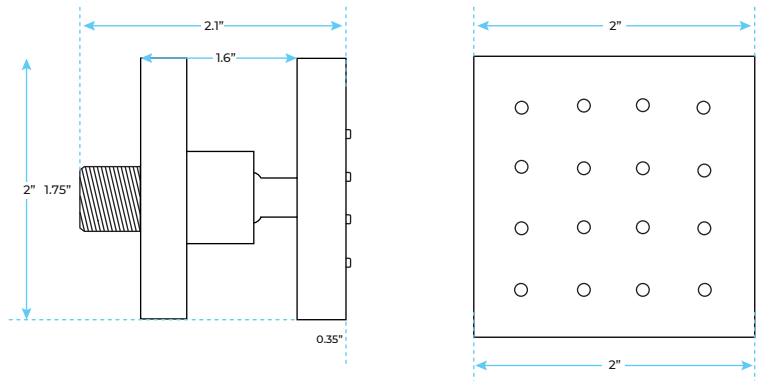

Shower Head Size:

The LED light will change its color by detecting water temperature:

- 0-30° (32-86°): Blue LED
- 30-40° (86-104°): Green LED
- 40-50° (104-122°): Red LED
- 50-100° (122-212°): Flashing Red LED

Note: The LED lights are powered by water flow, and will be activated once the water is turned on.

Hand Shower Size:

Body Jet Size:

Installation Type: Wall Mounted
 Size: 50* 50 mm(2 inch)
 Material: Brass
 Feature: Can rotate 360 degrees
 Flow Rate: 1.5 GPM / 5.7 LPM (each Bodyspray)