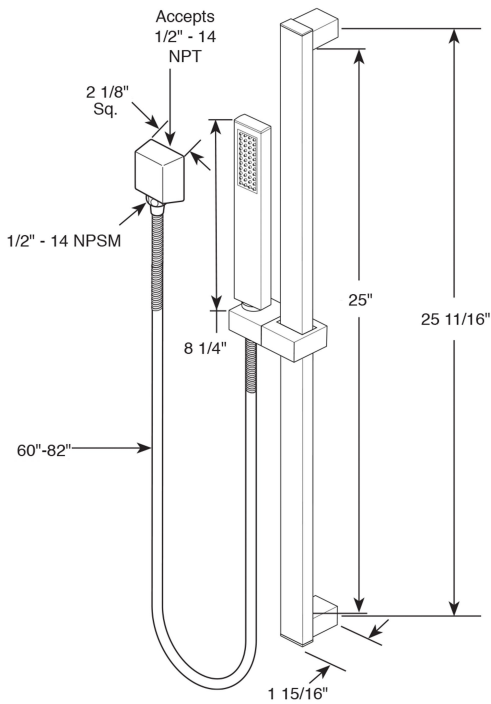

FONTANA GOLD 4 HANDLES THERMOSTATIC LED LARGE CEILING MOUNT HIGH FLOW BATHROOM SHOWER SYSTEM WITH 6 BODY JETS AND HANDHELD SPRAY SPECS

Specifications

- Valve Material: Ceramic Valve
- Water pressure: 0.8mpa
- Flow Rate: 9-15L/min
- Cold and Hot Switch: Yes

Shower Head Size:

The LED light will change its color by detecting water temperature:

- 0-30° (32-86°): Blue LED
- 30-40° (86-104°): Green LED
- 40-50° (104-122°): Red LED
- 50-100° (122-212°): Flashing Red LED

Note: The LED lights are powered by water flow, and will be activated once the water is turned on.

Hand Shower Size:

Body Jet Size:

Installation Type: Wall Mounted
 Size: 50* 50 mm(2 inch)
 Material: Brass
 Feature: Can rotate 360 degrees
 Flow Rate: 1.5 GPM / 5.7 LPM (each Bodyspray)

Mixer Connection: