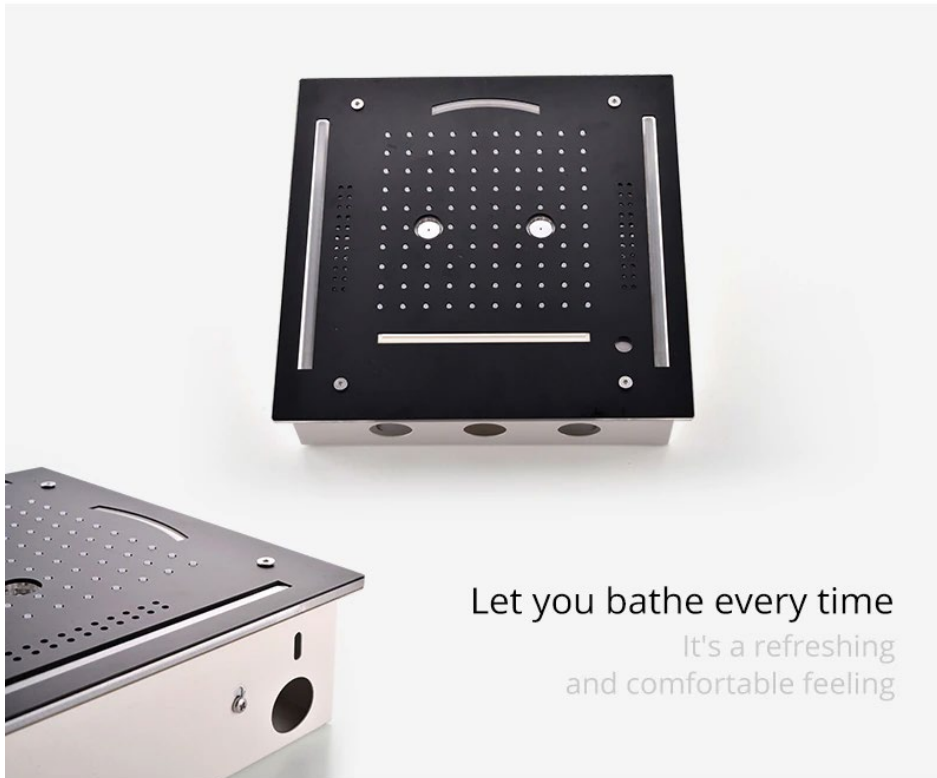

FONTANA SÈTE 12-INCH WATERPROOF CEILING MOUNT RAINFALL LED BATHROOM SHOWER LIGHT SYSTEM SPECS

Specifications

- Material: 304 stainless steel and brass
- Feature: LED
- Type: Square
- Style: Contemporary
- Number of Handles: 5 Handle
- Bath & Shower Faucet Type: In Wall
- Surface Treatment: Polished
- Surface Finishing: Black
- Function 1: rain
- Showerhead: 304sus polished
- Water pressure: 0.1-0.5mpa
- Function 2: waterfall
- Body jets: brass chrome 2 inch
- Thread: G1/2
- Showerhead size: 12" x 12"
- LED power: need electricity

Shower Head Size:

12" x 12"

Let you bathe every time
It's a refreshing
and comfortable feeling

Mixer Size:

Hand Shower Size:

- Hand shower with 60" (1500mm) stainless steel hose and supply elbow with holder.