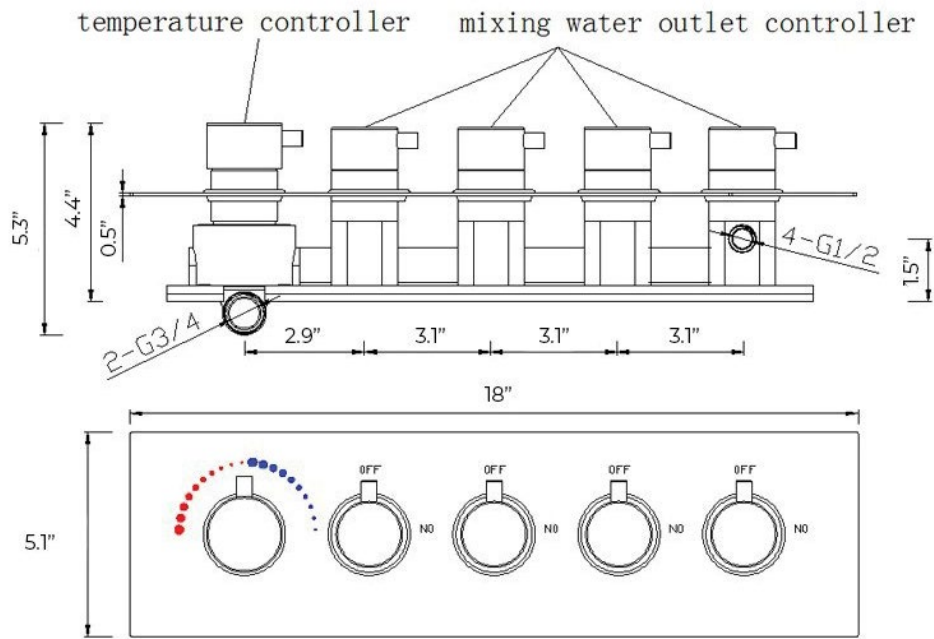

FONTANA SÈTE 12-INCH WATERPROOF CEILING MOUNT RAINFALL LED BATHROOM SHOWER LIGHT SYSTEM SPECS

Specifications

- Material: 304 stainless steel and brass
- Feature: LED
- Type: Square
- Style: Contemporary
- Number of Handles: 5 Handle
- Bath & Shower Faucet Type: In Wall
- Surface Treatment: Polished
- Surface Finishing: Black
- Function 1: rain
- Showerhead: 304sus polished
- Water pressure: 0.1-0.5mpa
- Function 2: waterfall
- Body jets: brass chrome 2 inch
- Thread: G1/2
- Showerhead size: 12" x 12"
- LED power: need electricity

Shower Head Size:

12" x 12"

Let you bathe every time
It's a refreshing
and comfortable feeling

Mixer Size:

Hand Shower Size:

- Hand shower with 60" (1500mm) stainless steel hose and supply elbow with holder.