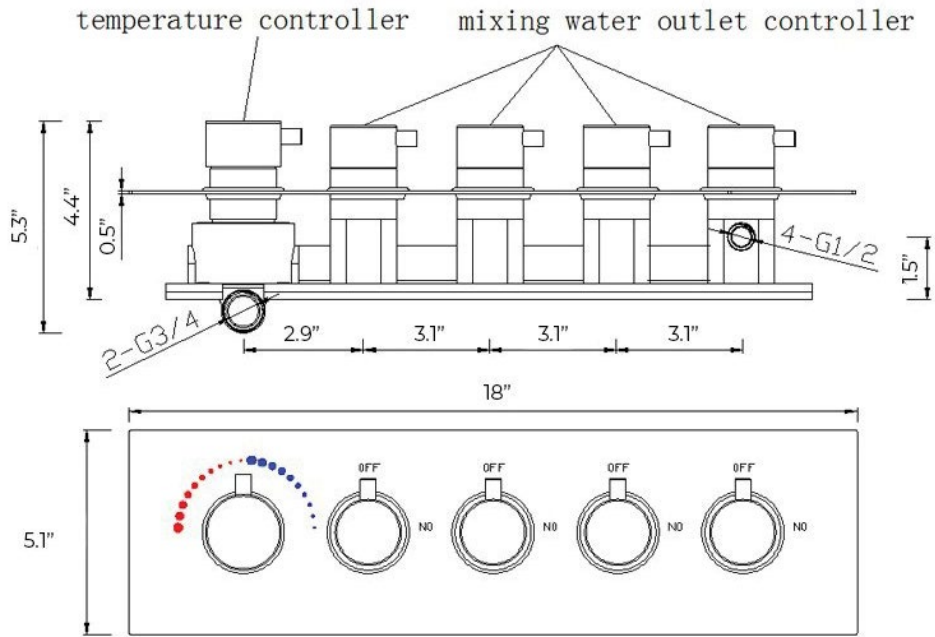

FONTANA CHOLET 16-INCH SMART LED LIGHTING RAINBOW WATERFALL THERMOSTATIC MUSIC SHOWER SET SYSTEM WITH HAND HELD SHOWER SPECS

Specifications

- Material: 304 stainless steel and brass
- Feature: LED
- Type: Square
- Style: Contemporary
- Number of Handles: 5 Handle
- Bath & Shower Faucet Type: In Wall
- Surface Treatment: Polished
- Surface Finishing: Black
- Function 1: rain
- Showerhead: 304sus polished
- Water pressure: 0.1-0.5mpa
- Function 2: waterfall
- Body jets: brass chrome 2 inch
- Thread: G1/2
- Showerhead size: 16" x 16"
- LED power: need electricity

Shower Head Size:

Mixer Size:

Hand Shower Size:

Flow Rate: 2.0 GPM / 7.6 LPM (hand Shower)