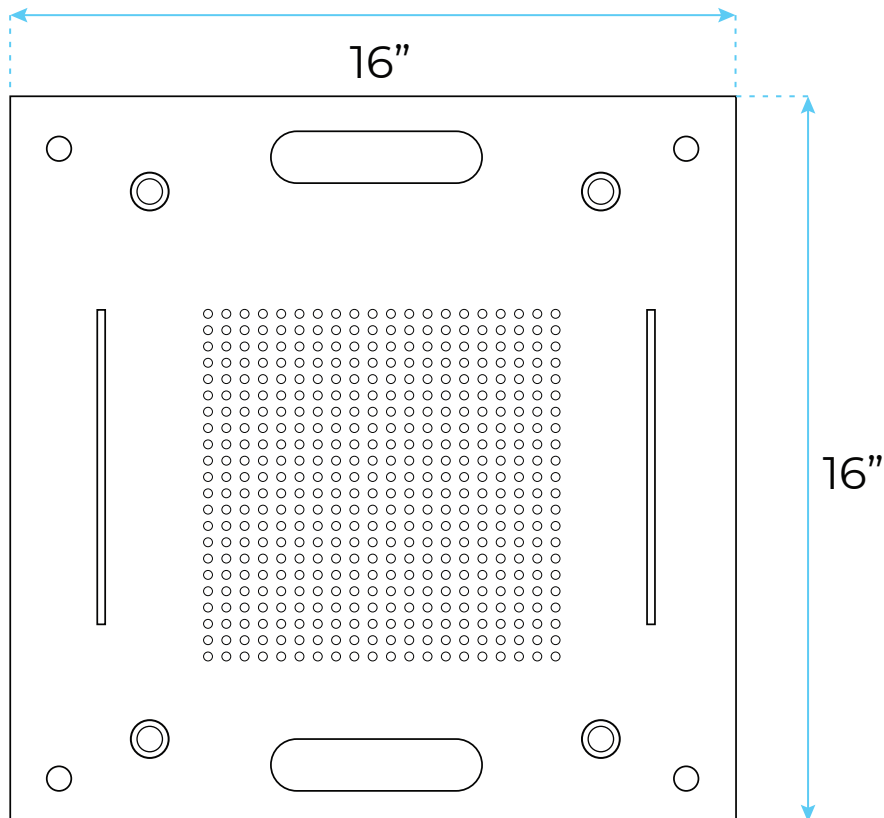

FONTANA CHOLET 16-INCH SMART LED LIGHTING RAINBOW WATERFALL THERMOSTATIC MUSIC SHOWER SET SYSTEM WITH HAND HELD SHOWER SPECS

Specifications

- Material: 304 stainless steel and brass
- Feature: LED
- Type: Square
- Style: Contemporary
- Number of Handles: 5 Handle
- Bath & Shower Faucet Type: In Wall
- Surface Treatment: Polished
- Surface Finishing: Black
- Function 1: rain
- Showerhead: 304sus polished
- Water pressure: 0.1-0.5mpa
- Function 2: waterfall
- Body jets: brass chrome 2 inch
- Thread: G1/2
- Showerhead size: 16" x 16"
- LED power: need electricity

Shower Head Size:

Mixer Size:

Hand Shower Size:

Flow Rate: 2.0 GPM / 7.6 LPM (hand Shower)