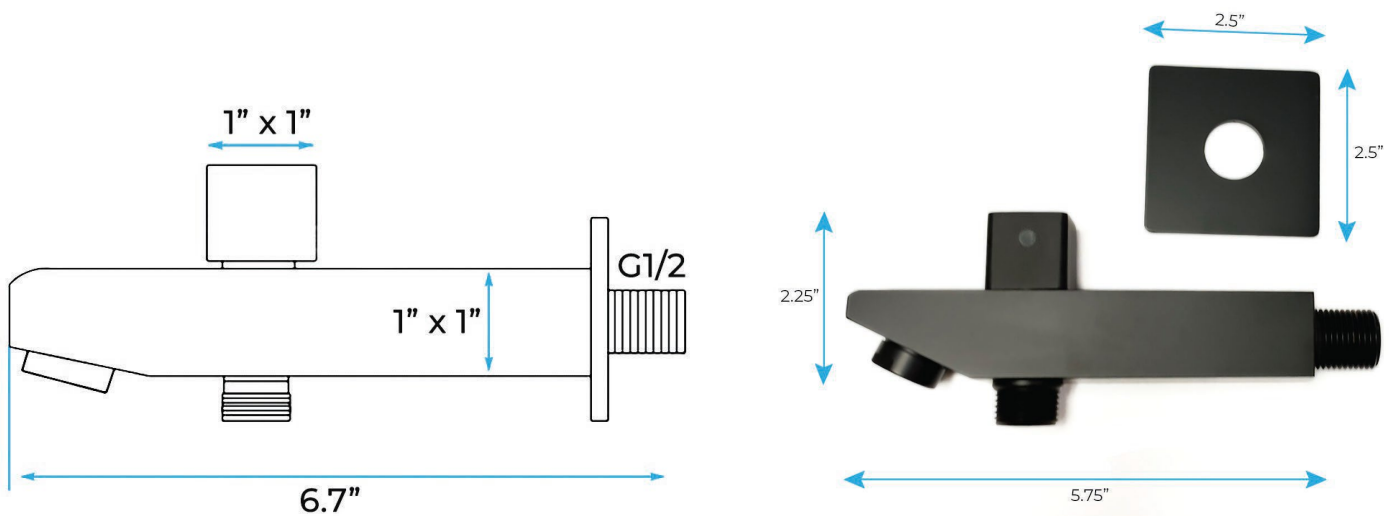

FONTANA CHOLET 16-INCH SMART LED LIGHTING RAINBOW WATERFALL THERMOSTATIC MUSIC SHOWER SET SYSTEM WITH HAND HELD SHOWER SPECS

Specifications

- Material: 304 stainless steel and brass
- Feature: LED
- Type: Square
- Style: Contemporary
- Number of Handles: 5 Handle
- Bath & Shower Faucet Type: In Wall
- Surface Treatment: Polished
- Surface Finishing: Black
- Function 1: rain
- Showerhead: 304sus polished
- Water pressure: 0.1-0.5mpa
- Function 2: waterfall
- Body jets: brass chrome 2 inch
- Thread: G1/2
- Showerhead size: 16" x 16"
- LED power: need electricity

Shower Head Size:

Mixer Size:

Hand Shower Size:

Flow Rate: 2.0 GPM / 7.6 LPM (hand Shower)