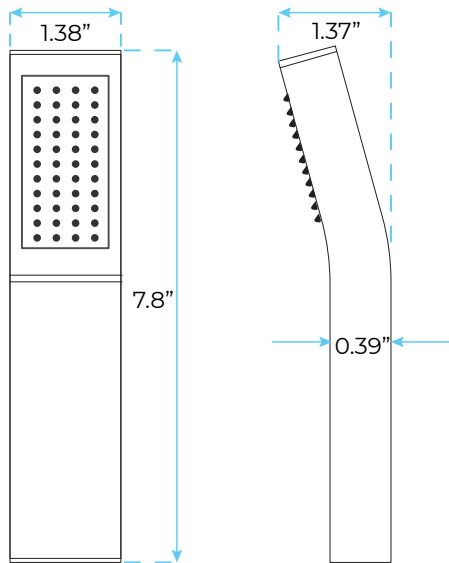

## Specifications

- FUNCTION 1: RAINFALL SHOWER
- FUNCTION 2: MASSAGE WATERFALL
- FUNCTION 3: HAND SHOWER
- SHOWER HEAD SHAPE: RECTANGLE
- SURFACE FINISHING: STAINLESS STEEL
- SURFACE TREATMENT: POLISHED
- VALVE CORE MATERIAL: CERAMIC
- COLOR: SILVER
- CONNECTION TYPE: G1/2" STANDARD

## Shower Head Size:

Flow Rate  
2.5 GPM / 9.5 LPM (rain Shower);

## Hand Shower Size:

The minimum required water pressure is 0.05 MPa (0.5 bar).  
Flow rate 2.5 GPM (9.5 LPM).

## Mixer Size: