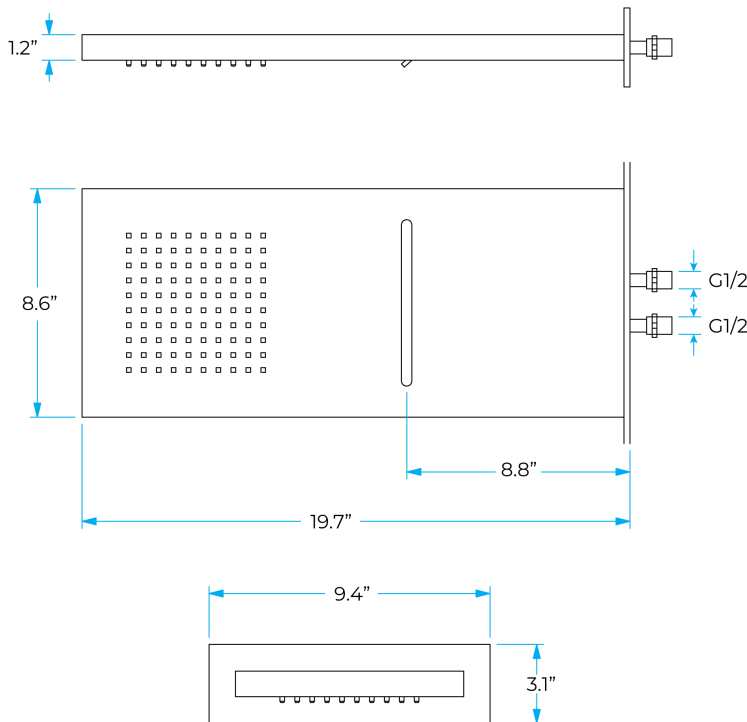

# FONTANA SÈTE 22" WALL MOUNTED BATHROOM THERMOSTATIC SHOWER SET WITH HAND SHOWER SPECS

## Specifications

- FUNCTION 1: RAINFALL SHOWER
- FUNCTION 2: MASSAGE WATERFALL
- FUNCTION 3: HAND SHOWER
- SHOWER HEAD SHAPE: RECTANGLE
- SURFACE FINISHING: STAINLESS STEEL
- SURFACE TREATMENT: POLISHED
- VALVE CORE MATERIAL: CERAMIC
- COLOR: SILVER
- CONNECTION TYPE: G1/2" STANDARD

## Shower Head Size:

Flow Rate  
2.5 GPM / 9.5 LPM (rain Shower);

## Hand Shower Size:

The minimum required water pressure is 0.05 MPa (0.5 bar).  
Flow rate 2.5 GPM (9.5 LPM).