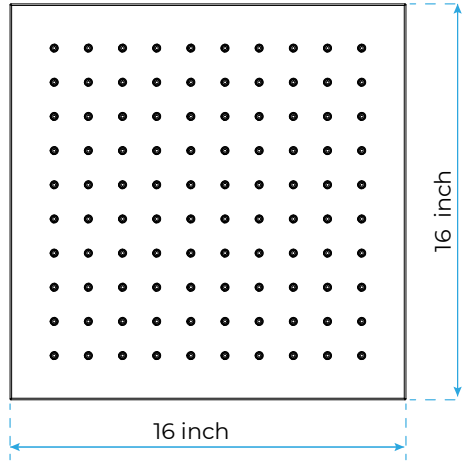

# 16-INCH HOT & COLD LED EMBEDDED CEILING SHOWER HEAD WITH 3 BODY JETS & HAND SHOWER SET SPECIFICATIONS

## Shower Head

1/2" NPT inlets  
Easy clean nozzles  
Flow Rate: 9.5L/min 2.5 GPM

## Body Jets

Thread Interface Size: G 1/2 Inch  
Type: Fixed Rotatable Type  
Installation Type: Wall Mounted  
Material: Brass  
Feature: Can rotate 360 degrees  
Flow Rate: 1.5 GPM / 5.7 LPM (each Bodyspray)