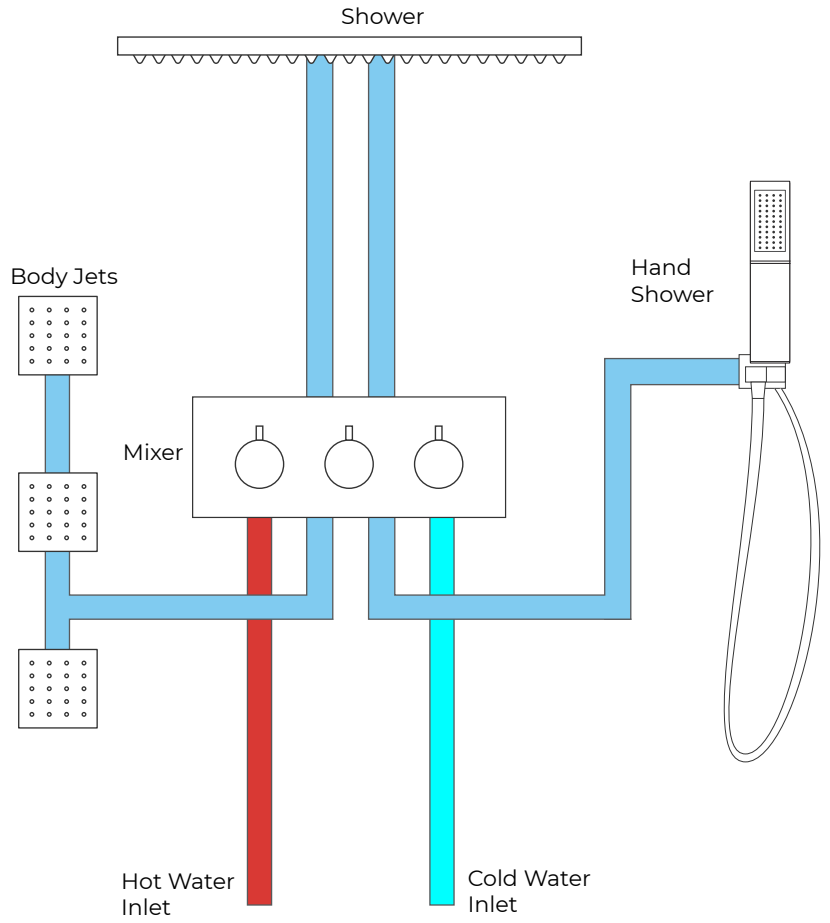

## Shower Head

1/2" NPT inlets  
Easy clean nozzles  
Flow Rate: 9.5L/min 2.5 GPM

## Body Jets

Thread Interface Size: G 1/2 Inch  
Type: Fixed Rotatable Type  
Installation Type: Wall Mounted  
Material: Brass  
Feature: Can rotate 360 degrees  
Flow Rate: 1.5 GPM / 5.7 LPM (each Bodyspray)

## Shower Mixer

## Shower Mixer Connections