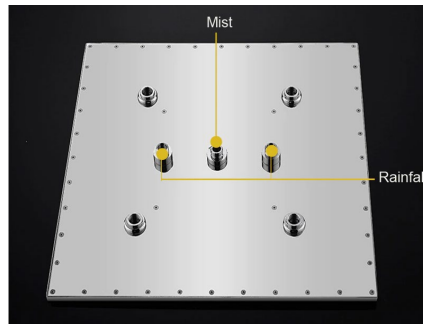

# 16-INCH HOT & COLD LED EMBEDDED CEILING SHOWER HEAD WITH 3 BODY JETS & HAND SHOWER SET SPECIFICATIONS

## Shower Head

1/2" NPT inlets  
Easy clean nozzles  
Flow Rate: 9.5L/min 2.5 GPM

## Body Jets

Thread Interface Size: G 1/2 Inch  
Type: Fixed Rotatable Type  
Installation Type: Wall Mounted  
Material: Brass  
Feature: Can rotate 360 degrees  
Flow Rate: 1.5 GPM / 5.7 LPM (each Bodyspray)