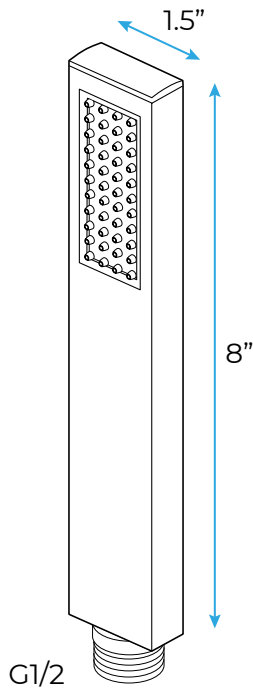

Hand Shower

Flow Rate: 2.0 GPM / 7.6 LPM