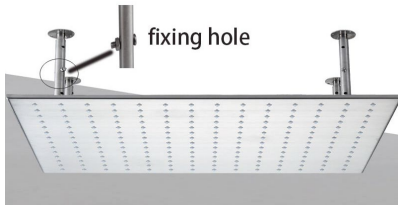

# 16-INCH HOT & COLD LED EMBEDDED CEILING SHOWER HEAD WITH 3 BODY JETS & HAND SHOWER SET SPECIFICATIONS

## Shower Head

1/2" NPT inlets  
Easy clean nozzles  
Flow Rate: 9.5L/min 2.5 GPM

## Body Jets

Thread Interface Size: G 1/2 Inch  
Type: Fixed Rotatable Type  
Installation Type: Wall Mounted  
Material: Brass  
Feature: Can rotate 360 degrees  
Flow Rate: 1.5 GPM / 5.7 LPM (each Bodyspray)