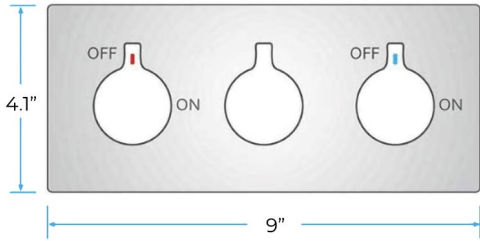

Shower Mixer