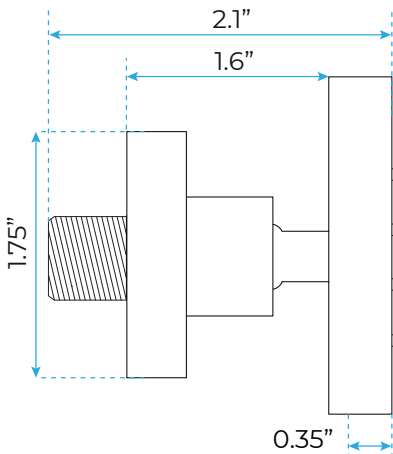

# 16-INCH HOT & COLD LED EMBEDDED CEILING SHOWER HEAD WITH 3 BODY JETS & HAND SHOWER SET SPECIFICATIONS

## Shower Head

1/2" NPT inlets  
Easy clean nozzles  
Flow Rate: 9.5L/min 2.5 GPM

## Body Jets

Thread Interface Size: G 1/2 Inch  
Type: Fixed Rotatable Type  
Installation Type: Wall Mounted  
Material: Brass  
Feature: Can rotate 360 degrees  
Flow Rate: 1.5 GPM / 5.7 LPM (each Bodyspray)

## Hand Shower

Flow Rate: 2.0 GPM / 7.6 LPM