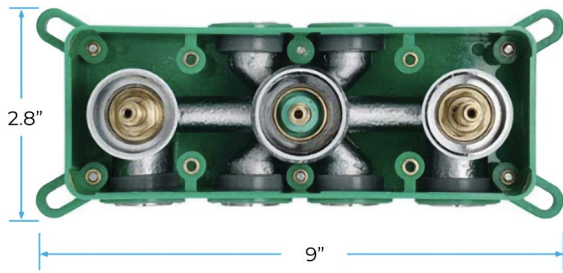

Shower Mixer