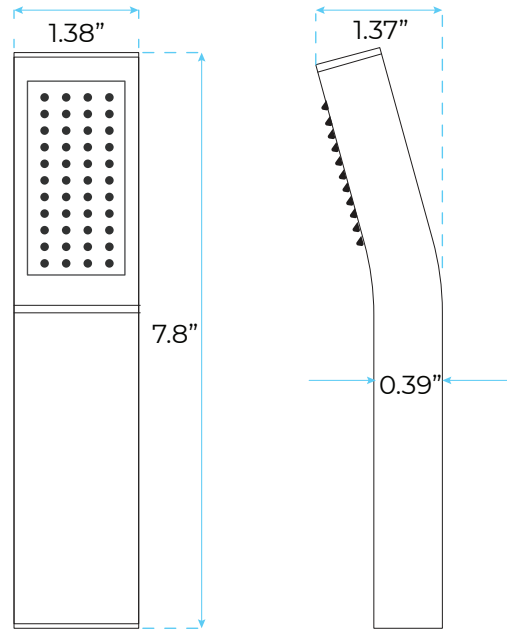

Mixer Size: