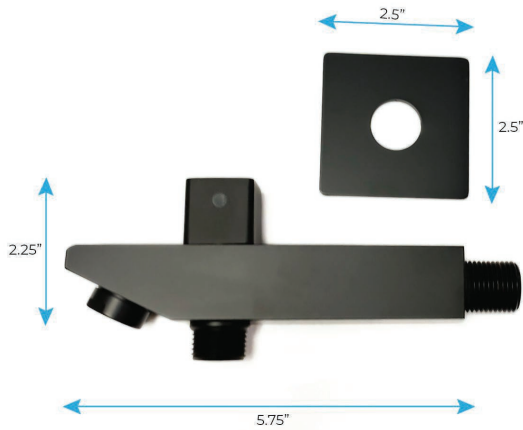

Hand Shower Size: