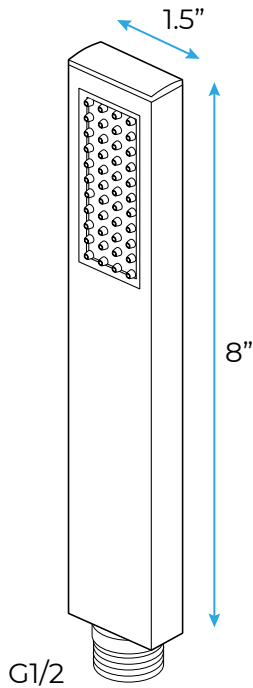

SQUARE WALL MOUNT SHOWER WITH THERMOSTAT MIXING VALVE & HAND SHOWER SPECIFICATIONS

Shower Head

1/2" NPT inlets
Easy clean nozzles
Flow Rate: 9.5L/min 2.5 GPM

Hand Shower

Flow Rate: 2.0 GPM / 7.6 LPM

200mm*200mm

7.87in*7.87in

Mixer Connections

All dimensions and specifications are nominal and may vary. Use actual products for accuracy in critical situations.