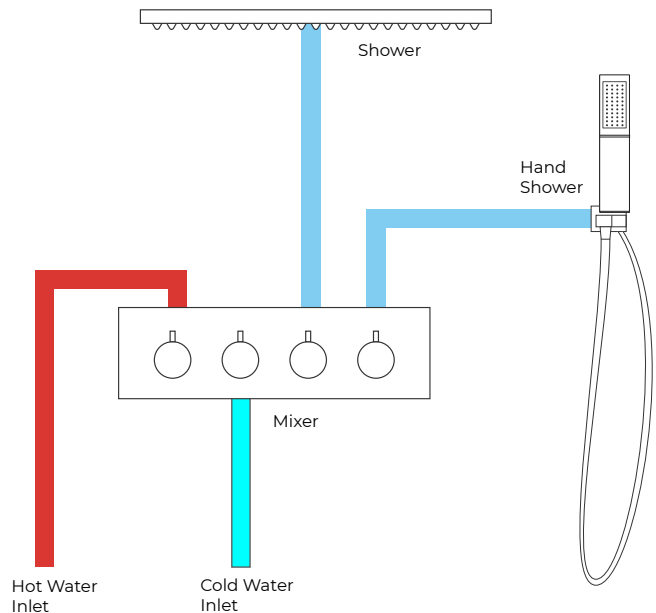

SQUARE WALL MOUNT SHOWER WITH THERMOSTAT MIXING VALVE & HAND SHOWER SPECIFICATIONS

Shower Head

1/2" NPT inlets
Easy clean nozzles
Flow Rate: 9.5L/min 2.5 GPM

Hand Shower

Flow Rate: 2.0 GPM / 7.6 LPM

200mm*200mm

7.87in*7.87in

Mixer Connections

All dimensions and specifications are nominal and may vary. Use actual products for accuracy in critical situations.