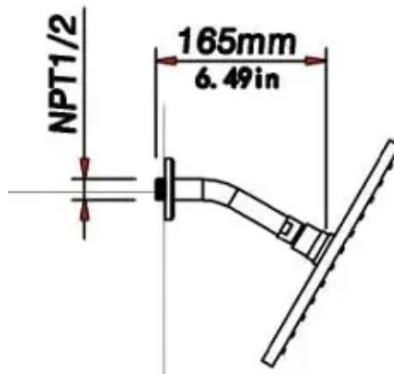

SQUARE WALL MOUNT SHOWER WITH THERMOSTAT MIXING VALVE & HAND SHOWER SPECIFICATIONS

Shower Head

1/2" NPT inlets
Easy clean nozzles
Flow Rate: 9.5L/min 2.5 GPM

Hand Shower

Flow Rate: 2.0 GPM / 7.6 LPM

200mm*200mm

7.87in*7.87in

Mixer Connections

All dimensions and specifications are nominal and may vary. Use actual products for accuracy in critical situations.