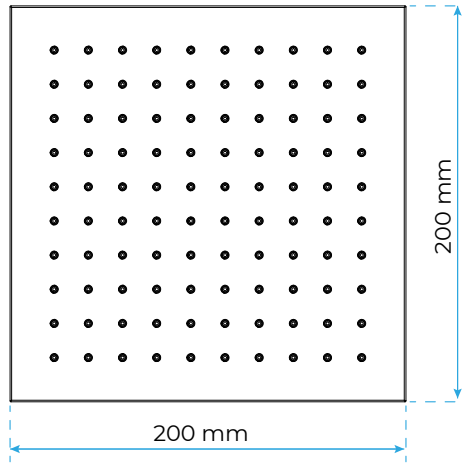

SQUARE WALL MOUNT SHOWER WITH THERMOSTAT MIXING VALVE & HAND SHOWER SPECIFICATIONS

Shower Head

1/2" NPT inlets
Easy clean nozzles
Flow Rate: 9.5L/min 2.5 GPM

Hand Shower

Flow Rate: 2.0 GPM / 7.6 LPM

200mm*200mm

7.87in*7.87in

Mixer Connections

All dimensions and specifications are nominal and may vary. Use actual products for accuracy in critical situations.