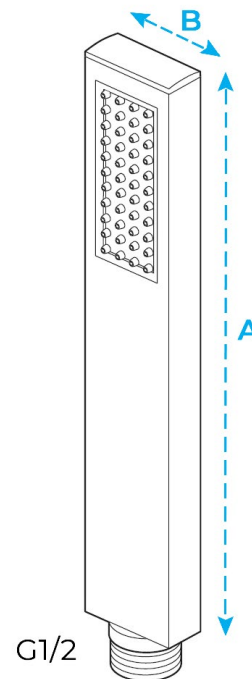

FONTANA EBIKON WALL MOUNT SQUARE RAINFALL OIL RUBBED BRONZE BATHROOM SHOWER SET SPECS

Specifications

Shower Head Type: Fixed Showerhead
 Spray Pattern: Rain
 Installation Type: Exposed
 Valve Type: Ceramic Disc
 Feature: No
 Shower Head Diameter/Width: 8.07"/205mm
 Body Material: Brass
 Shower Head Material: Brass
 Hand Shower Material: Brass
 Number Of Handles: 2
 Valve Included: Yes
 Flow Rate: 2.0 GPM / 7.6 LPM (rain Shower); 2.0 GPM / 7.6 LPM (hand Shower)

Size:

A: 8"
 B: 1.5"