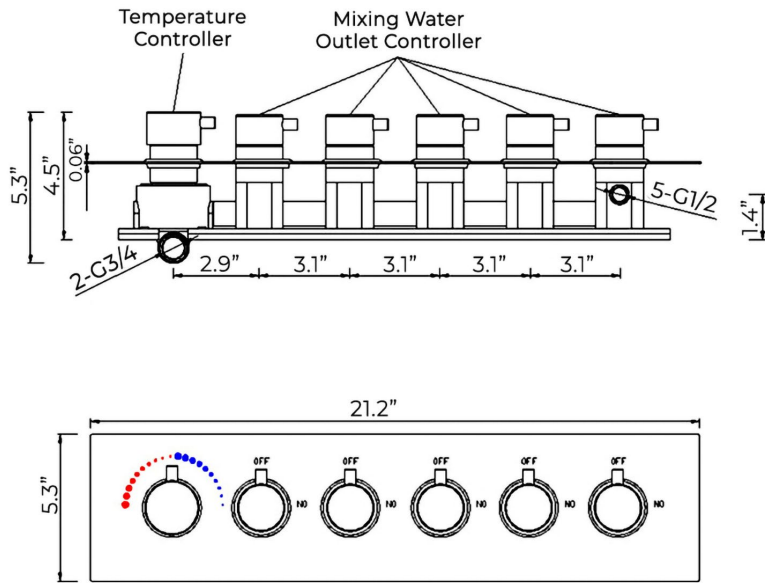

GORDOLA WATERFALL CHROME WALL MOUNTED LED RAIN BATHROOM SHOWER HEAD SET SPECS

Specifications

- Material: 304 stainless steel and brass
- Feature: LED
- Style: Contemporary
- Number of Handles: 5 Handle
- Bath & Shower Faucet Type: In Wall
- Surface Treatment: Polished
- Surface Finishing: Chrome
- Function 1: rain
- Showerhead: 304sus polished
- Water pressure: 0.1-0.5mpa
- Function 2: waterfall
- Body jets: brass chrome 2 inch
- Thread: G1/2
- LED power: need electricity

Shower Head Size:

Mixer Size:

Hand Shower S

- Hand shower with 60" (1500mm) stainless steel hose and supply elbow with holder

Flow Rate: 2.0 GPM / 7.6 LPM (hand Shower)