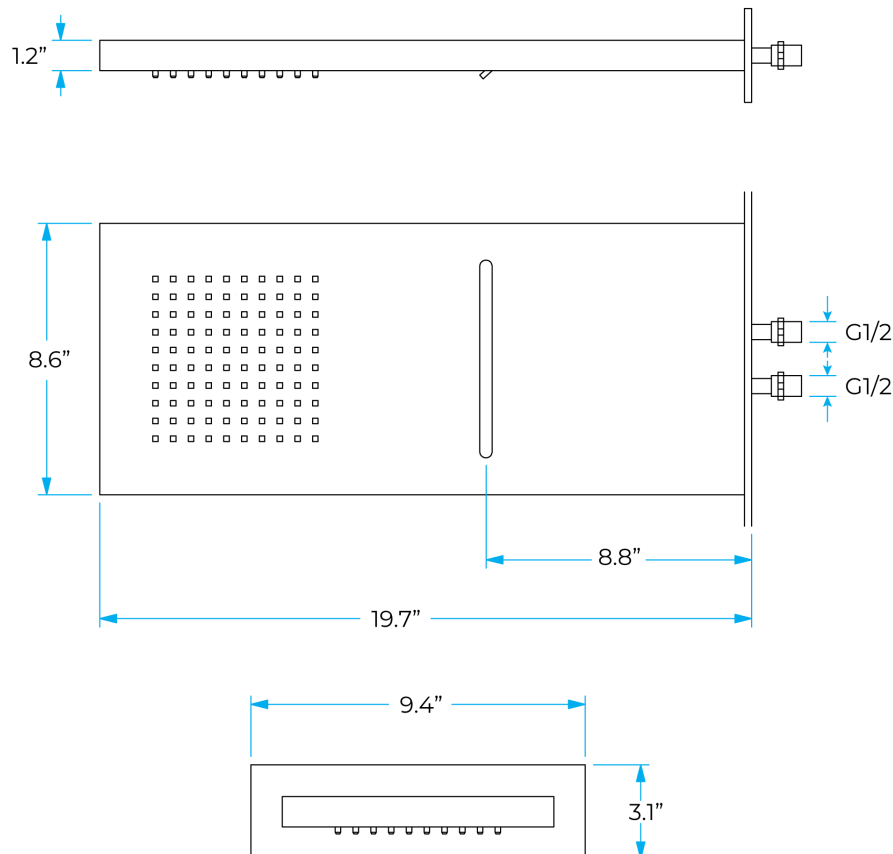

GORDOLA WATERFALL CHROME WALL MOUNTED LED RAIN BATHROOM SHOWER HEAD SET SPECS

Specifications

- Material: 304 stainless steel and brass
- Feature: LED
- Style: Contemporary
- Number of Handles: 5 Handle
- Bath & Shower Faucet Type: In Wall
- Surface Treatment: Polished
- Surface Finishing: Chrome
- Function 1: rain
- Showerhead: 304sus polished
- Water pressure: 0.1-0.5mpa
- Function 2: waterfall
- Body jets: brass chrome 2 inch
- Thread: G1/2
- LED power: need electricity

Shower Head Size:

Mixer Size:

Hand Shower S

- Hand shower with 60" (1500mm) stainless steel hose and supply elbow with holder

Flow Rate: 2.0 GPM / 7.6 LPM (hand Shower)