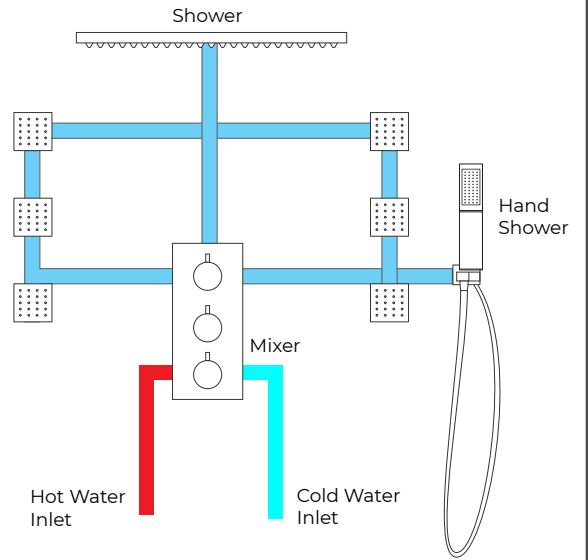

FONTANA YVELINES SQUARE SHOWER HEAD WITH MASSAGE JETS SPECS

Specifications

- SURFACE FINISH: CHROME
- STYLE: CONTEMPORARY
- MATERIAL: BRASS
- NUMBER OF HANDLES: 3 HANDLE
- TYPE: BATH, SHOWER & SPA
- FEATURES: CERAMIC DISC, ANTI SCALD FEATURE, 1/2" NPT INLETS
- RAINFALL SHOWER HEAD INSTALLATION: CEILING MOUNT

Shower Head Size:

Size option - 12 , 16 , 20, 24 (inches)
 Flow Rate
 1.8 GPM / 6.8 LPM (rain Shower)

(If you have opted for Led Shower head)

The LED light will change its color by detecting water temperature:

- 0-30°C (32-86°F): Blue LED
- 30-40°C (86-104°F): Green LED
- 40-50°C (104-122°F): Red LED
- 50-100°C (122-212°F): Flashing Red LED

Note: The LED lights are powered by water flow, and will be activated once the water is turned on.

Mixer Size :

Hand Shower Size:

Flow Rate
2.0 GPM / 7.6 LPM

Body Jets Size:

Thread Interface Size: G 1/2 Inch
Function: Rainfall
Type: Fixed Rotatable Type
Installation Type: Wall Mounted
Size: 50* 50 mm(2 inch)
Material: Brass
Feature: Can rotate 360 degrees
Flow Rate: 1.5 GPM / 5.7 LPM (each
Bodyspray)