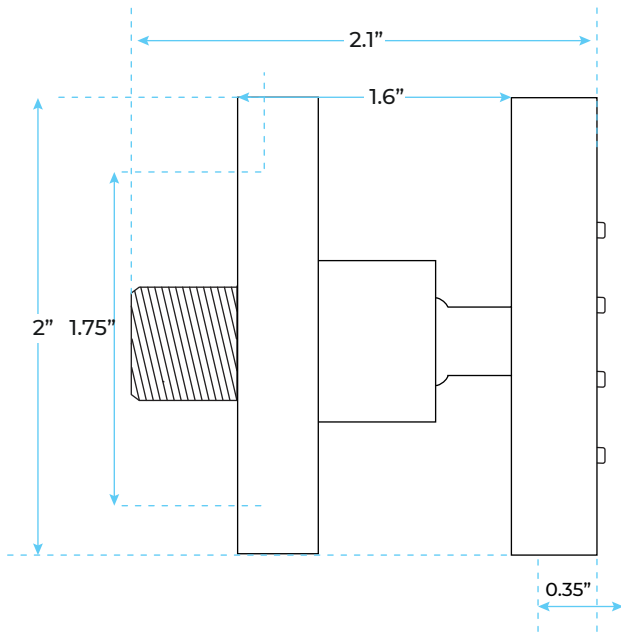

FONTANA YVELINES SQUARE SHOWER HEAD WITH MASSAGE JETS SPECS

Specifications

- SURFACE FINISH: CHROME
- STYLE: CONTEMPORARY
- MATERIAL: BRASS
- NUMBER OF HANDLES: 3 HANDLE
- TYPE: BATH, SHOWER & SPA
- FEATURES: CERAMIC DISC, ANTI SCALD FEATURE, 1/2" NPT INLETS
- RAINFALL SHOWER HEAD INSTALLATION: CEILING MOUNT

Shower Head Size:

Size option - 12 , 16 , 20, 24 (inches)
 Flow Rate
 1.8 GPM / 6.8 LPM (rain Shower)

(If you have opted for Led Shower head)

The LED light will change its color by detecting water temperature:

Mixer Size :

Hand Shower Size:

Flow Rate
2.0 GPM / 7.6 LPM

Body Jets Size:

Thread Interface Size: G 1/2 Inch
Function: Rainfall
Type: Fixed Rotatable Type
Installation Type: Wall Mounted
Size: 50* 50 mm(2 inch)
Material: Brass
Feature: Can rotate 360 degrees
Flow Rate: 1.5 GPM / 5.7 LPM (each
Bodyspray)