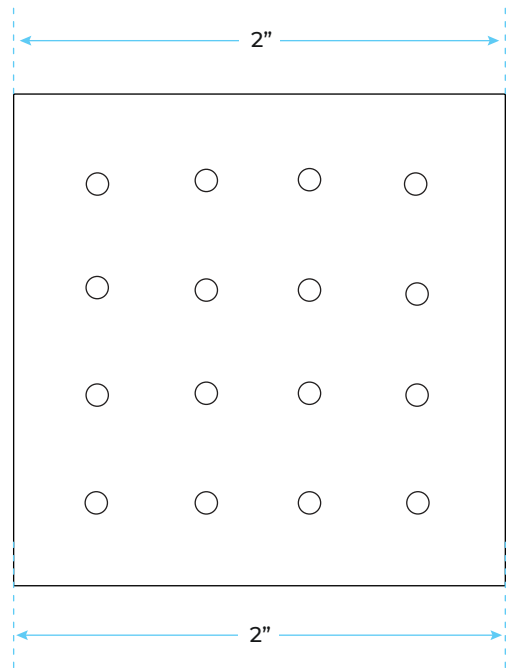

FONTANA YVELINES SQUARE SHOWER HEAD WITH MASSAGE JETS SPECS

Specifications

- SURFACE FINISH: CHROME
- STYLE: CONTEMPORARY
- MATERIAL: BRASS
- NUMBER OF HANDLES: 3 HANDLE
- TYPE: BATH, SHOWER & SPA
- FEATURES: CERAMIC DISC, ANTI SCALD FEATURE, 1/2" NPT INLETS
- RAINFALL SHOWER HEAD INSTALLATION: CEILING MOUNT

Shower Head Size:

Size option - 12 , 16 , 20, 24 (inches)
 Flow Rate
 1.8 GPM / 6.8 LPM (rain Shower)

(If you have opted for Led Shower head)

The LED light will change its color by detecting water temperature:

Mixer Size :

Hand Shower Size:

Flow Rate
2.0 GPM / 7.6 LPM

Body Jets Size:

Thread Interface Size: G 1/2 Inch
Function: Rainfall
Type: Fixed Rotatable Type
Installation Type: Wall Mounted
Size: 50* 50 mm(2 inch)
Material: Brass
Feature: Can rotate 360 degrees
Flow Rate: 1.5 GPM / 5.7 LPM (each
Bodyspray)