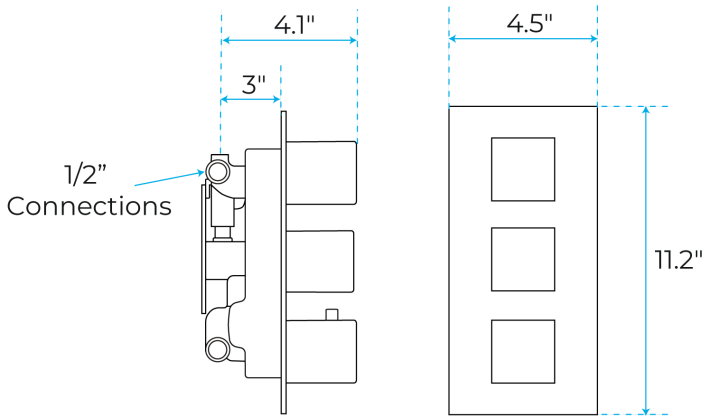

FONTANA YVELINES SQUARE SHOWER HEAD WITH MASSAGE JETS SPECS

Specifications

- SURFACE FINISH: CHROME
- STYLE: CONTEMPORARY
- MATERIAL: BRASS
- NUMBER OF HANDLES: 3 HANDLE
- TYPE: BATH, SHOWER & SPA
- FEATURES: CERAMIC DISC, ANTI SCALD FEATURE, 1/2" NPT INLETS
- RAINFALL SHOWER HEAD INSTALLATION: CEILING MOUNT

Shower Head Size:

Size option - 12 , 16 , 20, 24 (inches)
 Flow Rate
 1.8 GPM / 6.8 LPM (rain Shower)

(If you have opted for Led Shower head)

The LED light will change its color by detecting water temperature:

Mixer Size :

Hand Shower Size:

Flow Rate
2.0 GPM / 7.6 LPM

Body Jets Size:

Thread Interface Size: G 1/2 Inch
Function: Rainfall
Type: Fixed Rotatable Type
Installation Type: Wall Mounted
Size: 50* 50 mm(2 inch)
Material: Brass
Feature: Can rotate 360 degrees
Flow Rate: 1.5 GPM / 5.7 LPM (each
Bodyspray)