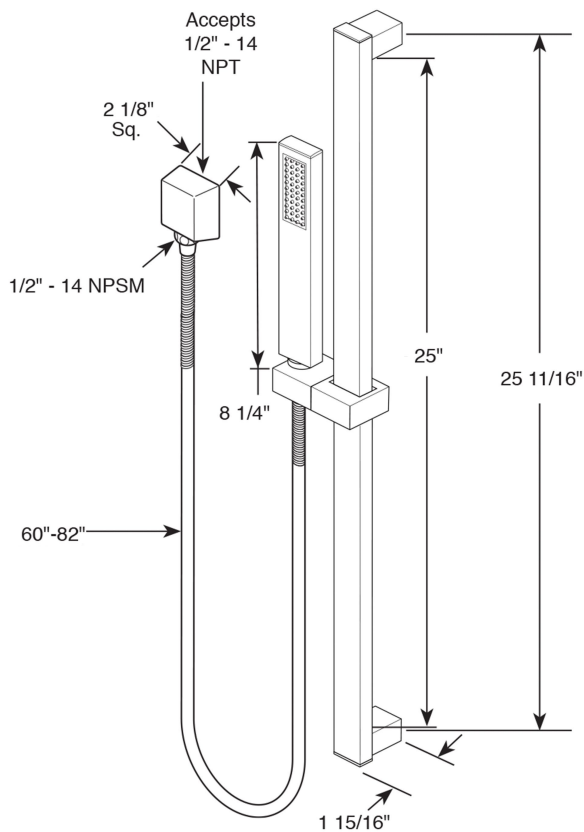

FONTANA YVELINES SQUARE SHOWER HEAD WITH MASSAGE JETS SPECS

Specifications

- SURFACE FINISH: CHROME
- STYLE: CONTEMPORARY
- MATERIAL: BRASS
- NUMBER OF HANDLES: 3 HANDLE
- TYPE: BATH, SHOWER & SPA
- FEATURES: CERAMIC DISC, ANTI SCALD FEATURE, 1/2" NPT INLETS
- RAINFALL SHOWER HEAD INSTALLATION: CEILING MOUNT

Shower Head Size:

Size option - 12 , 16 , 20, 24 (inches)
 Flow Rate
 1.8 GPM / 6.8 LPM (rain Shower)

(If you have opted for Led Shower head)

The LED light will change its color by detecting water temperature:

Mixer Size :

Hand Shower Size:

Flow Rate
2.0 GPM / 7.6 LPM

Body Jets Size:

Thread Interface Size: G 1/2 Inch
Function: Rainfall
Type: Fixed Rotatable Type
Installation Type: Wall Mounted
Size: 50* 50 mm(2 inch)
Material: Brass
Feature: Can rotate 360 degrees
Flow Rate: 1.5 GPM / 5.7 LPM (each
Bodyspray)