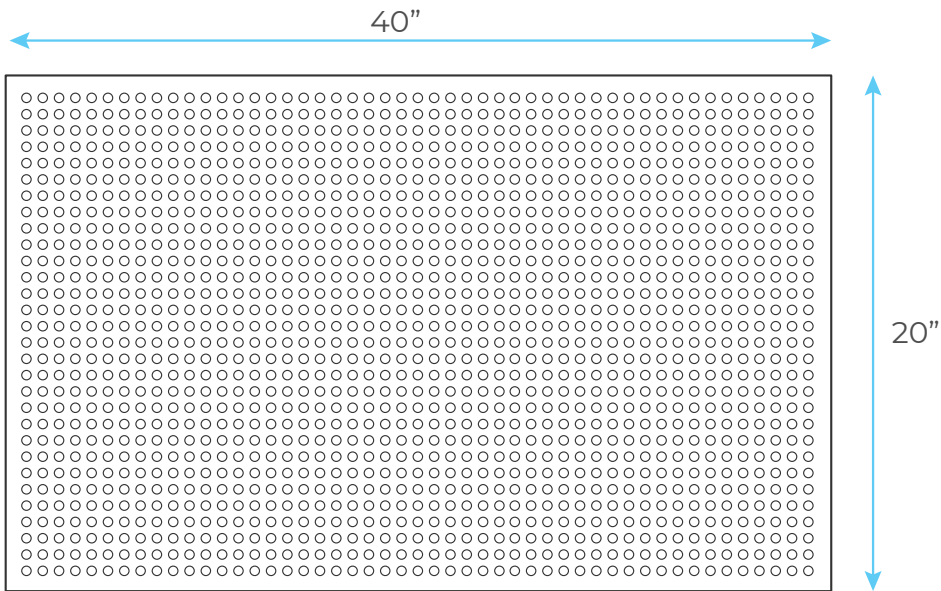

FONTANA VAL-DE-MARNE 20" X 40" OIL RUBBED BRONZE SQUARE CEILING MOUNT LED RAIN SHOWER HEAD SPECS

Specifications

- Type: LED Shower
- Showerhead Length: 20"
- Showerhead Width: 40"
- Material: Brass
- Finish: Oil Rubbed Bronze
- Style: Contemporary
- Feature: Rain Shower
- Mount Method: Ceiling Mount
- Connection: 1/2" US standard (included)
- Shower Arm: Included

Shower Head Size:

The LED light will change its color by detecting water temperature:

- 0-30°C (32-86°F): Blue LED
- 30-40°C (86-104°F): Green LED
- 40-50°C (104-122°F): Red LED
- 50-100°C (122-212°F): Flashing Red LED