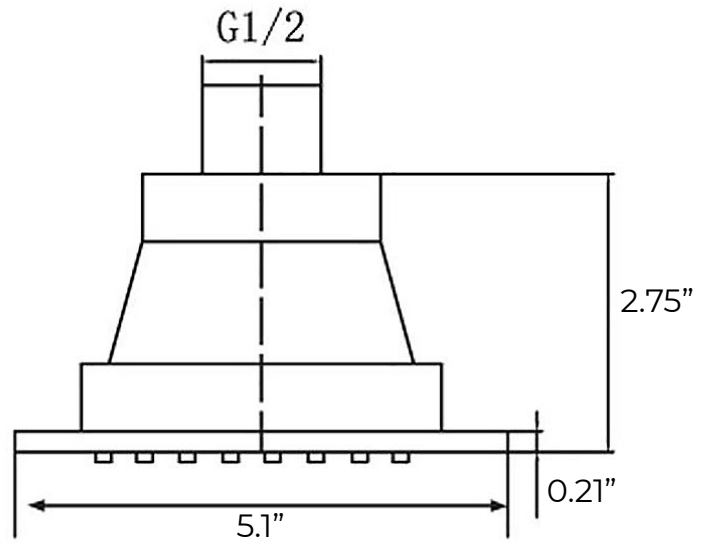

FONTANA RENO BRASS MULTI-FUNCTION SHOWER SYSTEM SPECS

Specifications

- INSTALLATION TYPE: CEILING MOUNT
- QUALITY: HIGH QUALITY
- FEATURE: HAND SHOWER, RAINFALL, BUBBLE SHOWER
- SHAPE: RECTANGULAR
- FUNCTION: SHOWER SYSTEM SET
- STYLE: CONTEMPORARY
- MATERIAL: STAINLESS STEEL
- SURFACE TREATMENT: POLISHED
- SURFACE FINISH: CHROME

Shower Head Size:

Flow Rate
2.0 GPM / 7.6 LPM

Hand Shower Size:

Body Jets Size:

Mixer Connection: