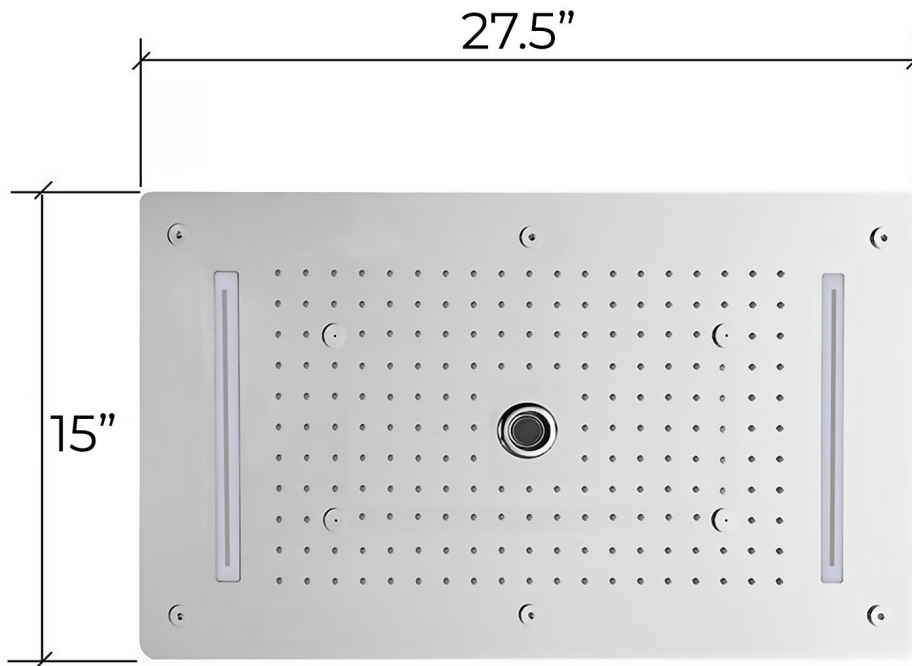

FONTANA RENO BRASS MULTI-FUNCTION SHOWER SYSTEM SPECS

Specifications

- INSTALLATION TYPE: CEILING MOUNT
- QUALITY: HIGH QUALITY
- FEATURE: HAND SHOWER, RAINFALL, BUBBLE SHOWER
- SHAPE: RECTANGULAR
- FUNCTION: SHOWER SYSTEM SET
- STYLE: CONTEMPORARY
- MATERIAL: STAINLESS STEEL
- SURFACE TREATMENT: POLISHED
- SURFACE FINISH: CHROME

Shower Head Size:

Flow Rate
2.0 GPM / 7.6 LPM

Hand Shower Size:

Body Jets Size:

Mixer Connection: