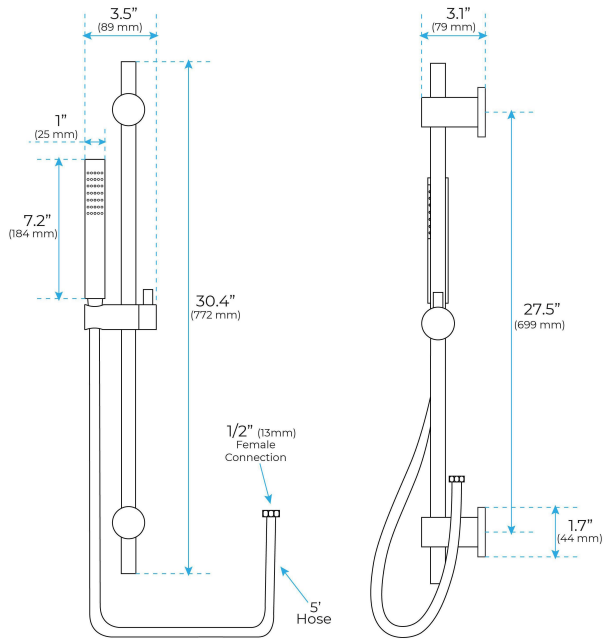

FONTANA TRIALO SHOWER SET WITH BUILT IN THERMOSTATIC MIXING VALVE AND HAND HELD SPECS

Specifications

- TYPE: SHOWER SET
- STYLE: CONTEMPORARY
- NUMBER OF HANDLE: DUAL HANDLE
- TYPE: FIXED ROTATEBLE TYPE
- SURFACE FINISH: CHROME

Shower Head Size:

8", 10", 12", 16"

Flow Rate
1.8 GPM / 6.8 LPM (rain Shower);

Hand Shower Size:

The minimum required water pressure is 0.05 MPa (0.5 bar).
Flow rate 2.5 GPM (9.5 LPM).

Mixer Size :