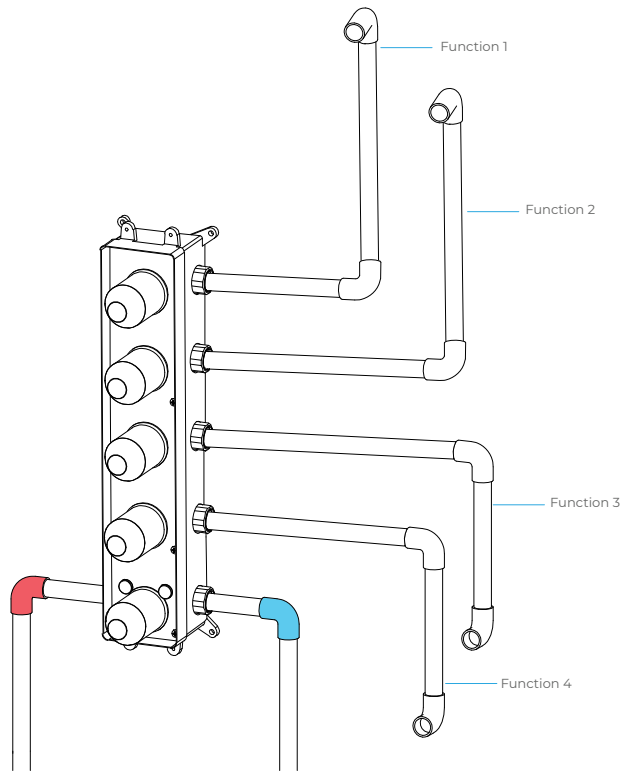

FONTANA MECCA DESIGNER GOLD FINISH WALL MOUNT SHOWER SET WITH HANDHELD SHOWER HEAD SPECS

Specifications

- TYPE: BATHROOM SHOWER HEAD, HAND SHOWER
- WATER CONTROL TYPE: SINGLE HOLDER DUAL CONTROL
- STYLE: CONTEMPORARY
- FEATURE: THERMOSTATIC FAUCETS
- SURFACE FINISH: GOLD

Shower Head Size:

Flow Rate
2.5 GPM / 9.5 LPM (rain Shower);

Mixer Connection :

- Hot water
- Cold water

Hand Shower Size:

A: 8"
B: 1.5"

The minimum required water pressure is 0.05 MPa (0.5 bar).
Flow rate 2.5 GPM (9.5 LPM).

Spout Size:

Max 4 GPM / 15.1 LPM (tub Spout)