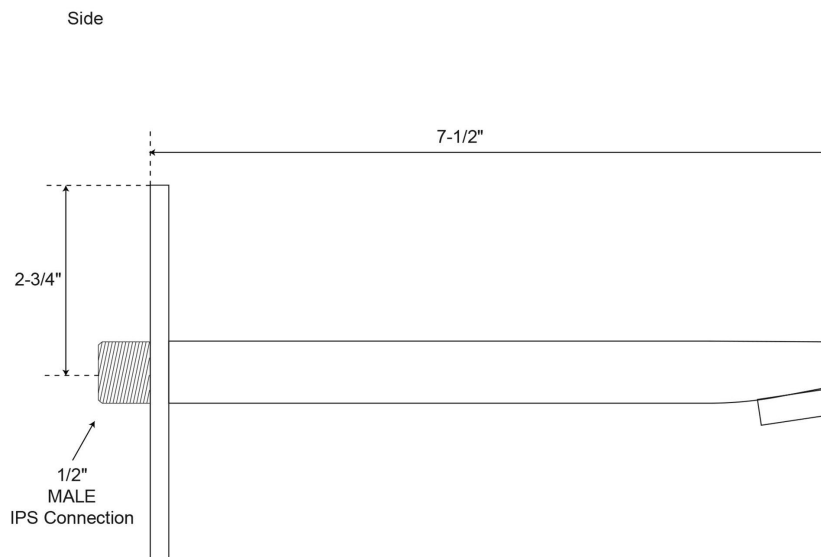

FONTANA MECCA DESIGNER GOLD FINISH WALL MOUNT SHOWER SET WITH HANDHELD SHOWER HEAD SPECS

Specifications

- TYPE: BATHROOM SHOWER HEAD, HAND SHOWER
- WATER CONTROL TYPE: SINGLE HOLDER DUAL CONTROL
- STYLE: CONTEMPORARY
- FEATURE: THERMOSTATIC FAUCETS
- SURFACE FINISH: GOLD

Shower Head Size:

Flow Rate
2.5 GPM / 9.5 LPM (rain Shower);

Mixer Connection :

- Hot water
- Cold water

Hand Shower Size:

A: 8"
B: 1.5"

The minimum required water pressure is 0.05 MPa (0.5 bar).
Flow rate 2.5 GPM (9.5 LPM).

Spout Size:

Max 4 GPM / 15.1 LPM (tub Spout)