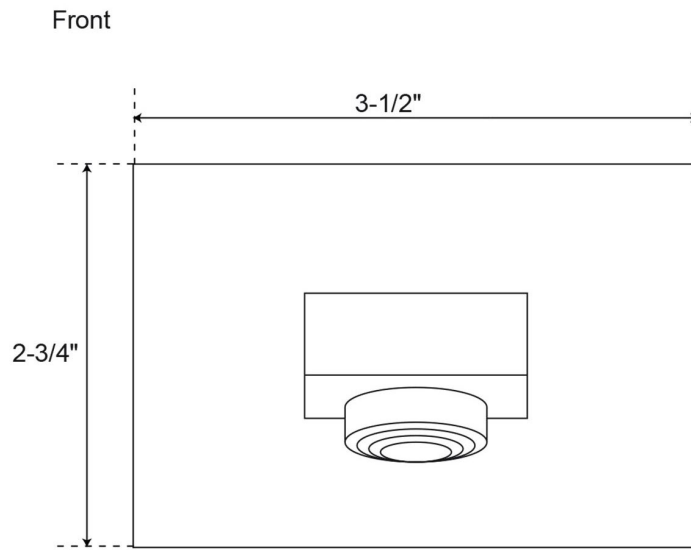

FONTANA MECCA DESIGNER GOLD FINISH WALL MOUNT SHOWER SET WITH HANDHELD SHOWER HEAD SPECS

Specifications

- TYPE: BATHROOM SHOWER HEAD, HAND SHOWER
- WATER CONTROL TYPE: SINGLE HOLDER DUAL CONTROL
- STYLE: CONTEMPORARY
- FEATURE: THERMOSTATIC FAUCETS
- SURFACE FINISH: GOLD

Shower Head Size:

Flow Rate
2.5 GPM / 9.5 LPM (rain Shower);

Mixer Connection :

- Hot water
- Cold water

Hand Shower Size:

A: 8"
B: 1.5"

The minimum required water pressure is 0.05 MPa (0.5 bar).
Flow rate 2.5 GPM (9.5 LPM).

Spout Size:

Max 4 GPM / 15.1 LPM (tub Spout)