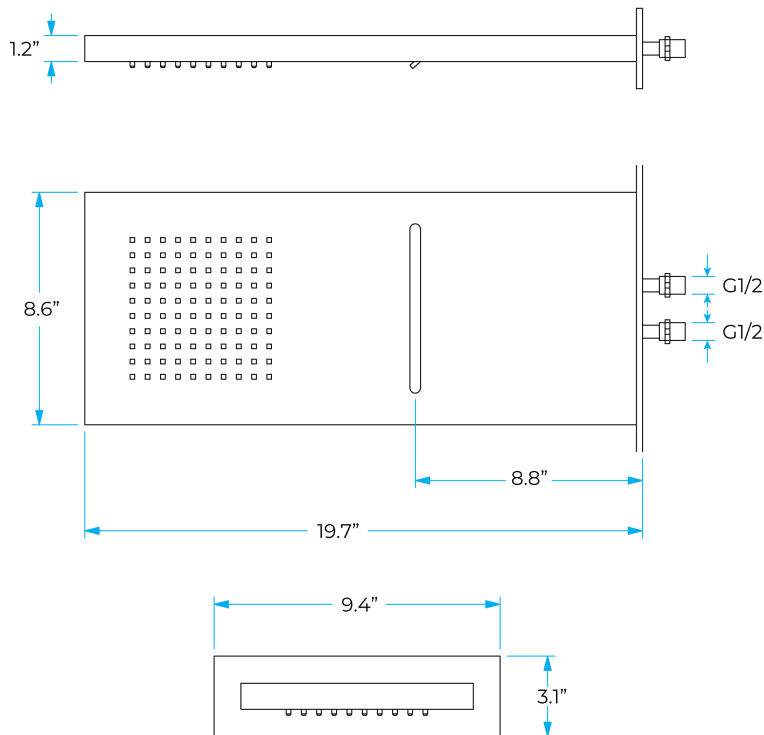

FONTANA MECCA DESIGNER GOLD FINISH WALL MOUNT SHOWER SET WITH HANDHELD SHOWER HEAD SPECS

Specifications

- TYPE: BATHROOM SHOWER HEAD, HAND SHOWER
- WATER CONTROL TYPE: SINGLE HOLDER DUAL CONTROL
- STYLE: CONTEMPORARY
- FEATURE: THERMOSTATIC FAUCETS
- SURFACE FINISH: GOLD

Shower Head Size:

Flow Rate
2.5 GPM / 9.5 LPM (rain Shower);

Mixer Connection :

- Hot water
- Cold water

Hand Shower Size:

A: 8"
B: 1.5"

The minimum required water pressure is 0.05 MPa (0.5 bar).
Flow rate 2.5 GPM (9.5 LPM).

Spout Size:

Max 4 GPM / 15.1 LPM (tub Spout)