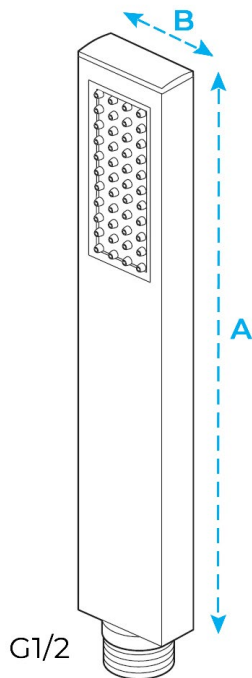

FONTANA MECCA DESIGNER GOLD FINISH WALL MOUNT SHOWER SET WITH HANDHELD SHOWER HEAD SPECS

Specifications

- TYPE: BATHROOM SHOWER HEAD, HAND SHOWER
- WATER CONTROL TYPE: SINGLE HOLDER DUAL CONTROL
- STYLE: CONTEMPORARY
- FEATURE: THERMOSTATIC FAUCETS
- SURFACE FINISH: GOLD

Shower Head Size:

Flow Rate
2.5 GPM / 9.5 LPM (rain Shower);

Mixer Connection :

- Hot water
- Cold water

Hand Shower Size:

A: 8"
B: 1.5"

The minimum required water pressure is 0.05 MPa (0.5 bar).
Flow rate 2.5 GPM (9.5 LPM).

Spout Size:

Max 4 GPM / 15.1 LPM (tub Spout)