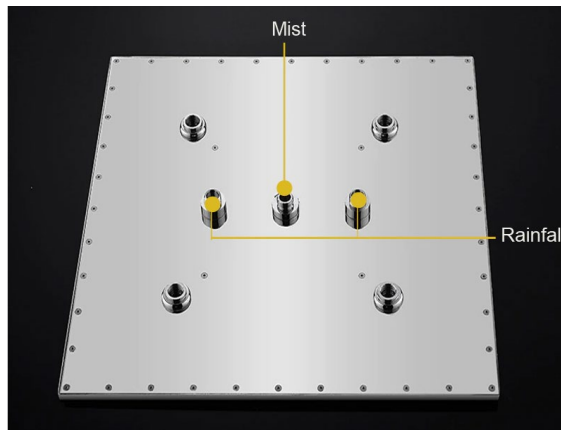

VALENCIA RAINFALL/MIST THERMOSTATIC LED SHOWER SYSTEM WITH HAND HELD SHOWER SPECIFICATIONS

Shower Head

Hand Shower

Flow Rate: 2.0 GPM / 7.6 LPM

Product shown is only for installation display purpose

(If you have opted for LED option)

The LED light will change its color by detecting water temperature:

- 0-30°C (32-86°F): Blue LED ■
- 30-40°C (86-104°F): Green LED ■
- 40-50°C (104-122°F): Red LED ■
- 50-100°C (122-212°F): Flashing Red LED ■ ■ ■

Note: The LED lights are powered by water flow, and will be activated once the water is turned on.

All dimensions and specifications are nominal and may vary. Use actual products for accuracy in critical situations.