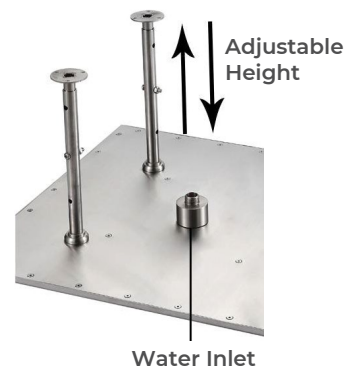

VALENCIA RAINFALL/MIST THERMOSTATIC LED SHOWER SYSTEM WITH HAND HELD SHOWER SPECIFICATIONS

Shower Head

Hand Shower

Flow Rate: 2.0 GPM / 7.6 LPM

Product shown is only for installation display purpose

(If you have opted for LED option)

The LED light will change its color by detecting water temperature:

- 0-30°C (32-86°F): Blue LED ■
- 30-40°C (86-104°F): Green LED ■
- 40-50°C (104-122°F): Red LED ■
- 50-100°C (122-212°F): Flashing Red LED ■ ■ ■

Note: The LED lights are powered by water flow, and will be activated once the water is turned on.

All dimensions and specifications are nominal and may vary. Use actual products for accuracy in critical situations.