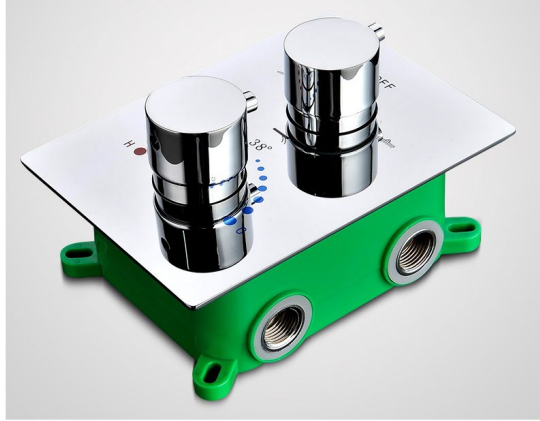

VALENCIA RAINFALL/MIST THERMOSTATIC LED SHOWER SYSTEM WITH HAND HELD SHOWER SPECIFICATIONS

Shower Head

Hand Shower

Flow Rate: 2.0 GPM / 7.6 LPM

Product shown is only for installation display purpose

(If you have opted for LED option)

The LED light will change its color by detecting water temperature:

- 0-30°C (32-86°F): Blue LED ■
- 30-40°C (86-104°F): Green LED ■
- 40-50°C (104-122°F): Red LED ■
- 50-100°C (122-212°F): Flashing Red LED ■ ■ ■

Note: The LED lights are powered by water flow, and will be activated once the water is turned on.

All dimensions and specifications are nominal and may vary. Use actual products for accuracy in critical situations.