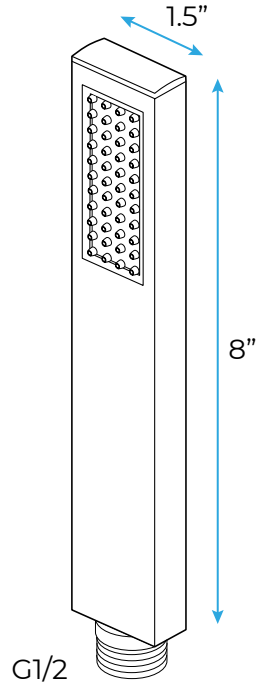

VALENCIA RAINFALL/MIST THERMOSTATIC LED SHOWER SYSTEM WITH HAND HELD SHOWER SPECIFICATIONS

Shower Head

Hand Shower

Flow Rate: 2.0 GPM / 7.6 LPM

Product shown is only for installation display purpose

(If you have opted for LED option)

The LED light will change its color by detecting water temperature:

- 0-30°C (32-86°F): Blue LED ■
- 30-40°C (86-104°F): Green LED ■
- 40-50°C (104-122°F): Red LED ■
- 50-100°C (122-212°F): Flashing Red LED ■ ■ ■

Note: The LED lights are powered by water flow, and will be activated once the water is turned on.

All dimensions and specifications are nominal and may vary. Use actual products for accuracy in critical situations.