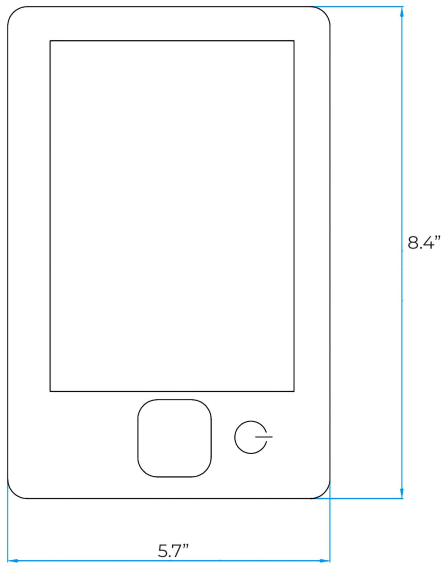

FONTANA LUXURIOUS RECESSED LARGE LED WATERFALL RAINFALL SHOWER SYSTEM WITH 6 BODY JETS HAND SHOWER SPECS

- A multifunctional Shower head – Ceiling mounted with Rain, LED light and Waterfall features
- Set of four speakers
- Control Touch Panel
- Control Box
- Body Spray x 6
- Wall Mounted Shower Set
- USB – Port
- Hand shower

Size:

Finish : Chrome
 Type : Recessed
 Rain Shower flow : 46L/m
 Spout flow : 24L/m
 Inlet : G1/2
 Stainless steel

Control Touch Panel Size

USB Port Size

Speakers Size

Hand Held Shower Size

Tub Spout Size