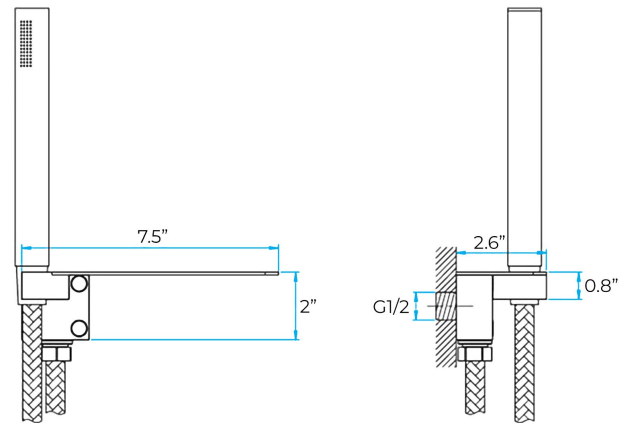

FONTANA LUXURIOUS RECESSED LARGE LED WATERFALL RAINFALL SHOWER SYSTEM WITH 6 BODY JETS HAND SHOWER SPECS

- A multifunctional Shower head – Ceiling mounted with Rain, LED light and Waterfall features
- Set of four speakers
- Control Touch Panel
- Control Box
- Body Spray x 6
- Wall Mounted Shower Set
- USB – Port
- Hand shower

Size:

Finish : Chrome
 Type : Recessed
 Rain Shower flow : 46L/m
 Spout flow : 24L/m
 Inlet : G1/2
 Stainless steel

Control Touch Panel Size

USB Port Size

Speakers Size

Hand Held Shower Size

Tub Spout Size