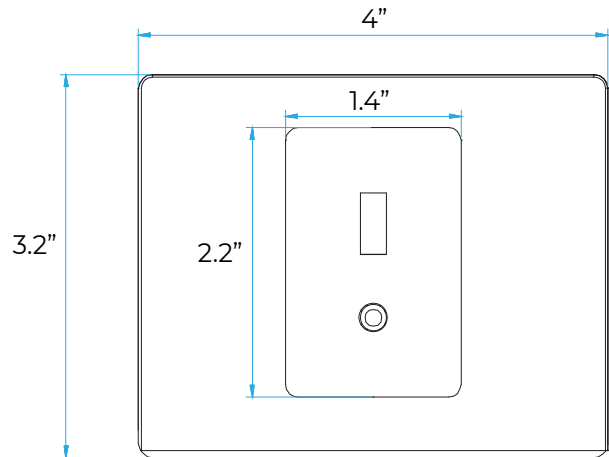

Size:

Finish : Chrome
 Type : Recessed
 Rain Shower flow : 46L/m
 Spout flow : 24L/m
 Inlet : G1/2
 Stainless steel

Control Touch Panel Size

USB Port Size

Speakers Size

Hand Held Shower Size

Tub Spout Size