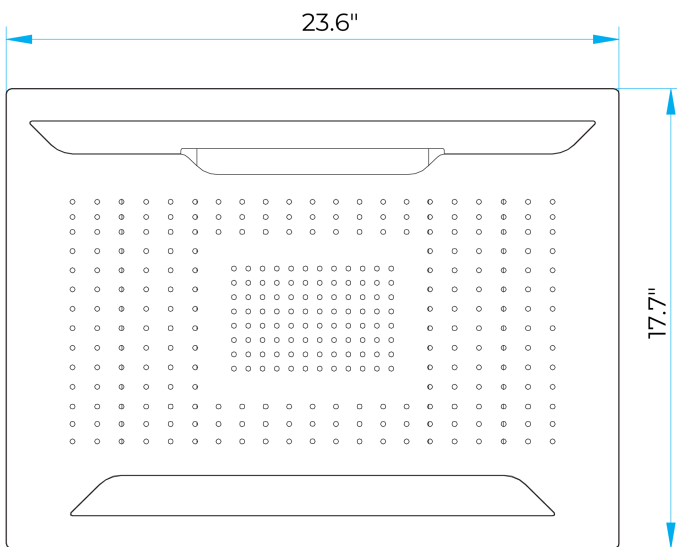

FONTANA LUXURIOUS RECESSED LARGE LED WATERFALL RAINFALL SHOWER SYSTEM WITH 6 BODY JETS HAND SHOWER SPECS

- A multifunctional Shower head – Ceiling mounted with Rain, LED light and Waterfall features
- Set of four speakers
- Control Touch Panel
- Control Box
- Body Spray x 6
- Wall Mounted Shower Set
- USB – Port
- Hand shower

Size:

Finish : Chrome
 Type : Recessed
 Rain Shower flow : 46L/m
 Spout flow : 24L/m
 Inlet : G1/2
 Stainless steel

Control Touch Panel Size

USB Port Size

Speakers Size

Hand Held Shower Size

Tub Spout Size