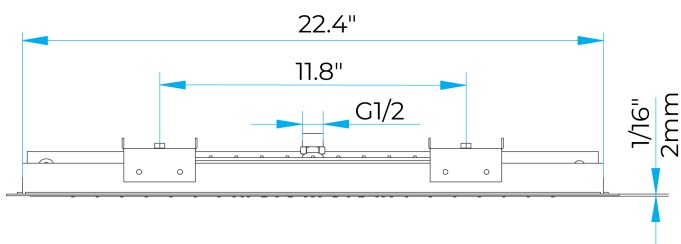

FONTANA LUXURIOUS RECESSED LARGE LED WATERFALL RAINFALL SHOWER SYSTEM WITH 6 BODY JETS HAND SHOWER SPECS

- A multifunctional Shower head – Ceiling mounted with Rain, LED light and Waterfall features
- Set of four speakers
- Control Touch Panel
- Control Box
- Body Spray x 6
- Wall Mounted Shower Set
- USB – Port
- Hand shower

Size:

Finish : Chrome
 Type : Recessed
 Rain Shower flow : 46L/m
 Spout flow : 24L/m
 Inlet : G1/2
 Stainless steel

Control Touch Panel Size

USB Port Size

Speakers Size

Hand Held Shower Size

Tub Spout Size