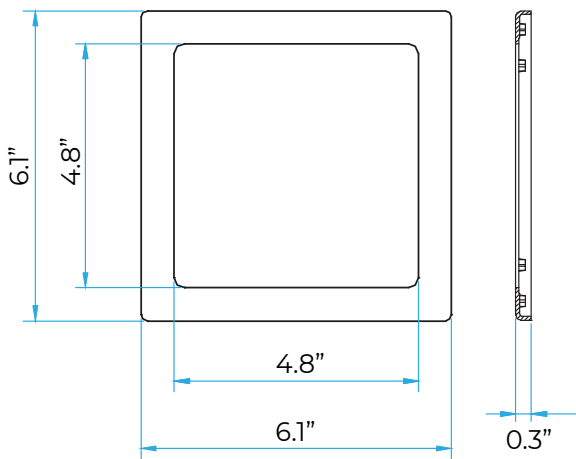

Size:

Finish : Chrome
 Type : Recessed
 Rain Shower flow : 46L/m
 Spout flow : 24L/m
 Inlet : G1/2
 Stainless steel

Control Touch Panel Size

USB Port Size

Speakers Size

Hand Held Shower Size

Tub Spout Size