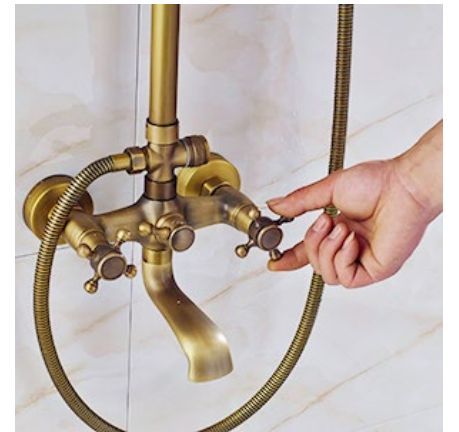

# AURÉLIE ANTIQUE BRASS WALL MOUNTED SHOWER SET SPECS

## Specifications

INSTALLATION TYPE : WALL MOUNTED  
 INSTALLATION HOLES : THREE HOLES  
 NUMBER OF HANDLES : TWO HANDLES  
 FINISH : ANTIQUE BRASS  
 STYLE : ANTIQUE  
 FLOW RATE : 1.8 GPM (6.81 L/MIN)  
 COLD AND HOT SWITCH : YES

## Size:

# Fontana Showers®

Adjustable

Buried water pipe

Suitable for Hole distance 13-17cm  
(Recommend use 15cm as the standard)