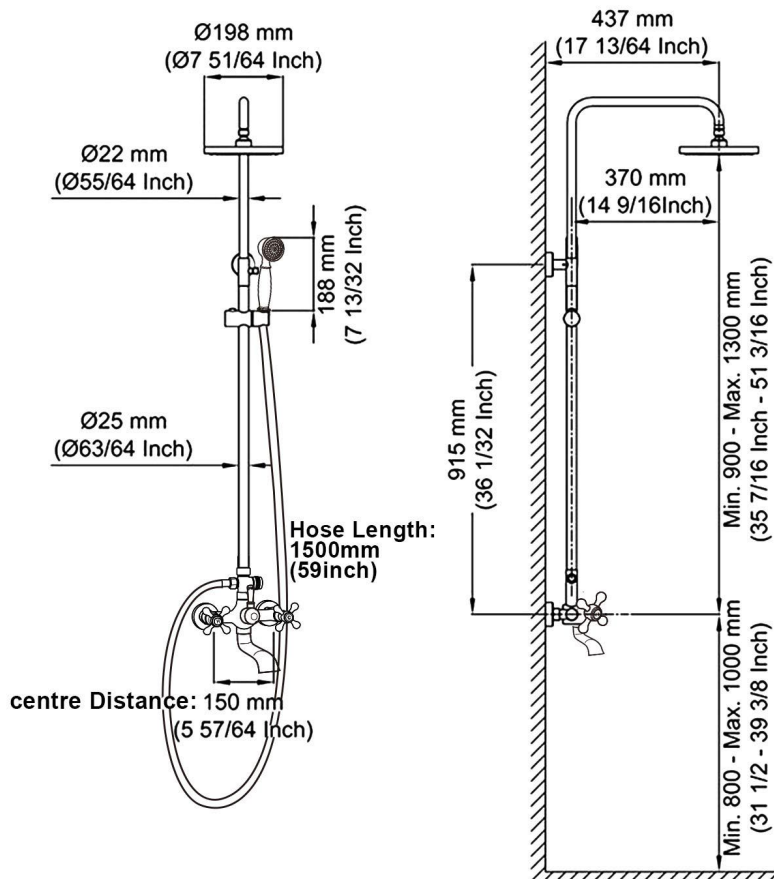

# AURÉLIE ANTIQUE BRASS WALL MOUNTED SHOWER SET SPECS

## Specifications

INSTALLATION TYPE : WALL MOUNTED  
 INSTALLATION HOLES : THREE HOLES  
 NUMBER OF HANDLES : TWO HANDLES  
 FINISH : ANTIQUE BRASS  
 STYLE : ANTIQUE  
 FLOW RATE : 1.8 GPM (6.81 L/MIN)  
 COLD AND HOT SWITCH : YES

## Size:

# Fontana Showers®

Adjustable

Buried water pipe

Suitable for Hole distance 13-17cm  
(Recommend use 15cm as the standard)