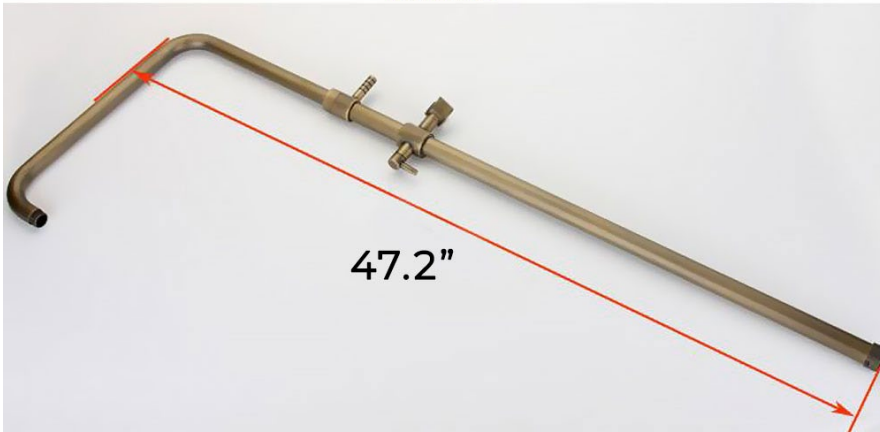

# AURÉLIE ANTIQUE BRASS WALL MOUNTED SHOWER SET SPECS

## Specifications

INSTALLATION TYPE : WALL MOUNTED  
 INSTALLATION HOLES : THREE HOLES  
 NUMBER OF HANDLES : TWO HANDLES  
 FINISH : ANTIQUE BRASS  
 STYLE : ANTIQUE  
 FLOW RATE : 1.8 GPM (6.81 L/MIN)  
 COLD AND HOT SWITCH : YES

## Size:

# Fontana Showers®

Adjustable

Buried water pipe

Suitable for Hole distance 13-17cm  
(Recommend use 15cm as the standard)