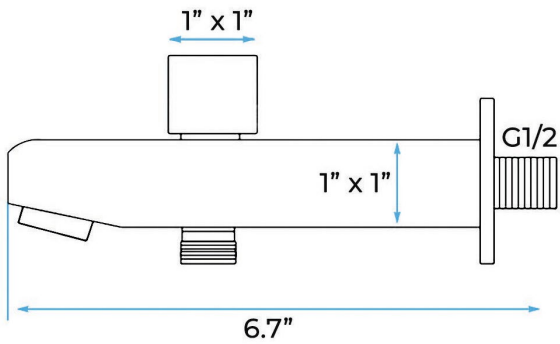

Product shown is only for installation display purpose

Spout

Hand Shower

Flow Rate: 2.0 GPM / 7.6 LPM

Shower Mixer

Shower Mixer Connections