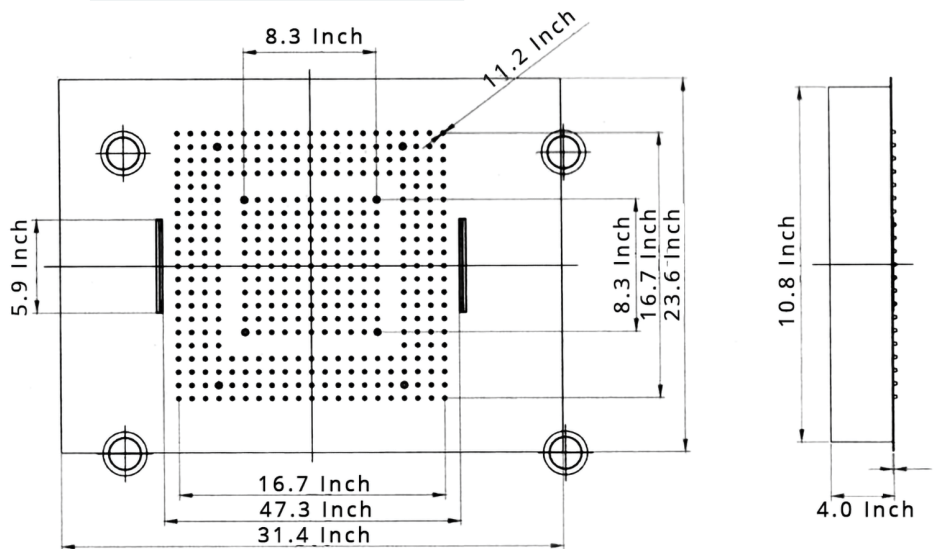

# SMART LED SHOWER HEAD 5-MULTI FUNCTION WITH BODY JET SPRAY & HAND-HELD SHOWER SPECIFICATIONS

## Shower Head

Surface Treatment: Blackened

Style: Contemporary

Shower Head Feature: LED Shower Heads

Shower shape: Square

Material: 304 SUS and brass

Cold/Hot Water Control Type: Auto-Thermostat Control

Led Power: Need Electricity 100-250v

Showerhead Size: 600 X 800 X 100 Mm

Led: Remote Control Multicolor Change

Function: Rain , Waterfall, Curtain

Brass Matt Black Mixer: 5+1 Thermostatic High Flow Valve

Water Pressure: 0.1-0.5mpa

## Body Jets

Thread Interface Size: G 1/2 Inch

Function: Rainfall

Shower Head Feature: Water Saving Shower Heads

Type: Fixed Rotatable Type

Installation Type: Wall Mounted

Size: 50\* 50 mm (2 inch)

Material: Brass