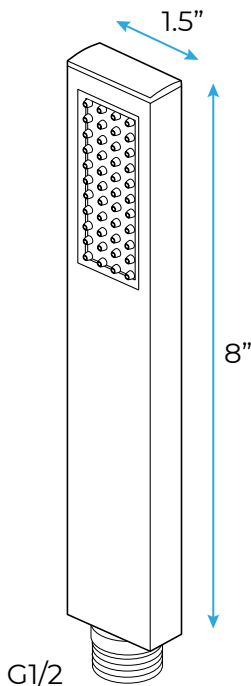

Hand Shower