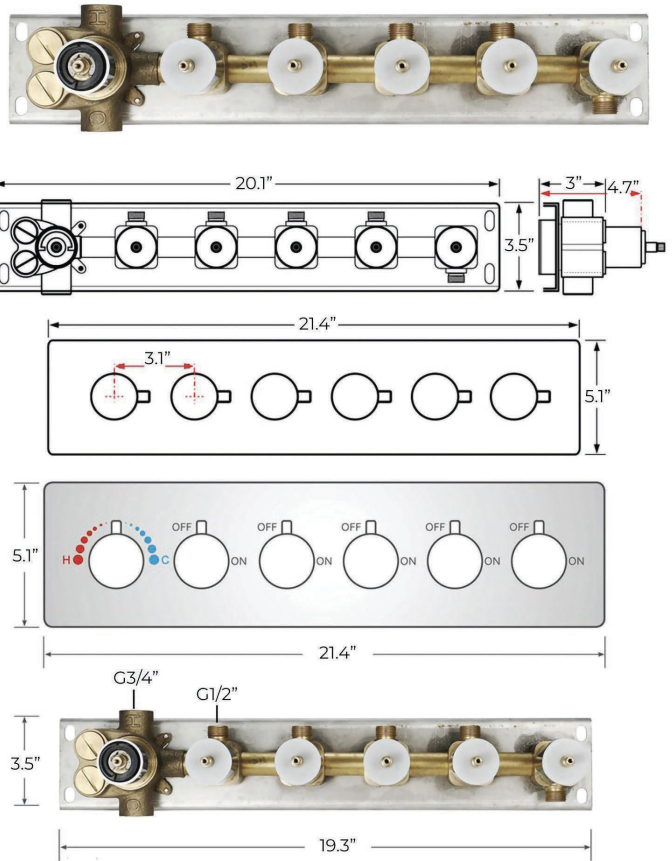

Shower Mixer