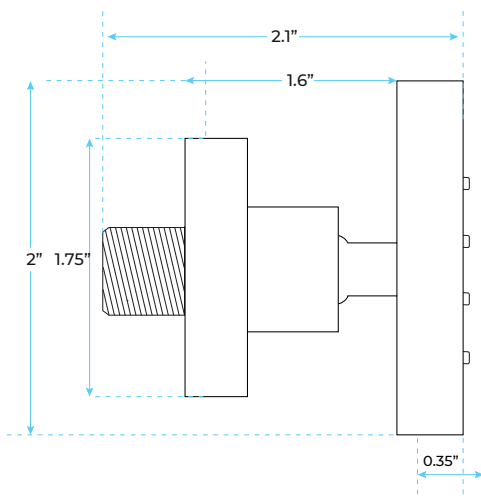

## Shower Head

Surface Treatment: Blackened

Style: Contemporary

Shower Head Feature: LED Shower Heads

Shower shape: Square

Material: 304 SUS and brass

Cold/Hot Water Control Type: Auto-Thermostat Control

Led Power: Need Electricity 100-250v

Showerhead Size: 600 X 800 X 100 Mm

Led: Remote Control Multicolor Change

Function: Rain , Waterfall, Curtain

Brass Matt Black Mixer: 5+1 Thermostatic High Flow Valve

Water Pressure: 0.1-0.5mpa

## Body Jets

Thread Interface Size: G 1/2 Inch

Function: Rainfall

Shower Head Feature: Water Saving Shower Heads

Type: Fixed Rotatable Type

Installation Type: Wall Mounted

Size: 50\* 50 mm (2 inch)

Material: Brass