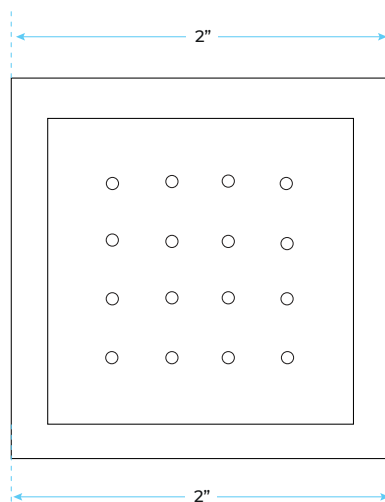

Showerhead Size: 600 X 800 X 100 Mm

Led: Remote Control Multicolor Change

Function: Rain , Waterfall, Curtain

Brass Matt Black Mixer: 5+1 Thermostatic High Flow Valve

Water Pressure: 0.1-0.5mpa

## Body Jets

Thread Interface Size: G 1/2 Inch

Function: Rainfall

Shower Head Feature: Water Saving Shower Heads

Type: Fixed Rotatable Type

Installation Type: Wall Mounted

Size: 50\* 50 mm (2 inch)

Material: Brass