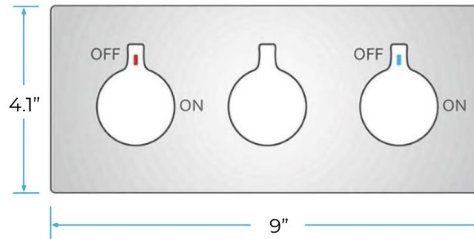

LIMA 20 INCH LED CHROME SHOWER SET SPECIFICATIONS

Shower Mixer

Hand Shower

Flow Rate: 2.0 GPM / 7.6 LPM

Shower Head

Product shown is only for installation display purpose

Body Jets

- Thread Interface Size: G 1/2 Inch
- Type: Fixed Rotatable Type
- Installation Type: Wall Mounted
- Material: Brass
- Feature: Can rotate 360 degrees
- Flow Rate: 1.5 GPM / 5.7 LPM (each Bodyspray)

All dimensions and specifications are nominal and may vary. Use actual products for accuracy in critical situations.