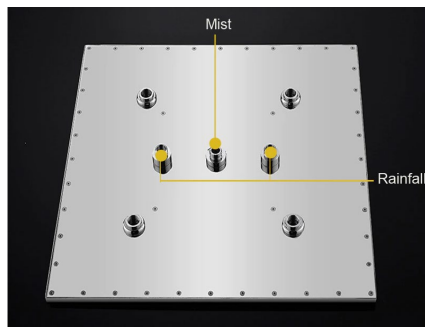

LIMA 20 INCH LED CHROME SHOWER SET SPECIFICATIONS

Shower Mixer

Hand Shower

Flow Rate: 2.0 GPM / 7.6 LPM

Shower Head

Product shown is only for installation display purpose

Body Jets

- Thread Interface Size: G 1/2 Inch
- Type: Fixed Rotatable Type
- Installation Type: Wall Mounted
- Material: Brass
- Feature: Can rotate 360 degrees
- Flow Rate: 1.5 GPM / 5.7 LPM (each Bodyspray)