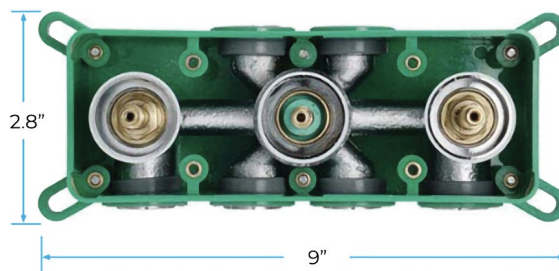

LIMA 20 INCH LED CHROME SHOWER SET SPECIFICATIONS

Shower Mixer

Hand Shower

Flow Rate: 2.0 GPM / 7.6 LPM

Shower Head

Product shown is only for installation display purpose

Body Jets

- Thread Interface Size: G 1/2 Inch
- Type: Fixed Rotatable Type
- Installation Type: Wall Mounted
- Material: Brass
- Feature: Can rotate 360 degrees
- Flow Rate: 1.5 GPM / 5.7 LPM (each Bodyspray)

All dimensions and specifications are nominal and may vary. Use actual products for accuracy in critical situations.