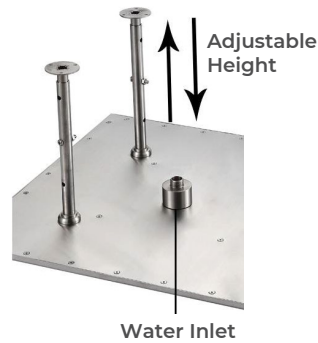

LIMA 20 INCH LED CHROME SHOWER SET SPECIFICATIONS

Shower Mixer

Hand Shower

Flow Rate: 2.0 GPM / 7.6 LPM

Shower Head

Product shown is only for installation display purpose

Body Jets

- Thread Interface Size: G 1/2 Inch
- Type: Fixed Rotatable Type
- Installation Type: Wall Mounted
- Material: Brass
- Feature: Can rotate 360 degrees
- Flow Rate: 1.5 GPM / 5.7 LPM (each Bodyspray)

All dimensions and specifications are nominal and may vary. Use actual products for accuracy in critical situations.