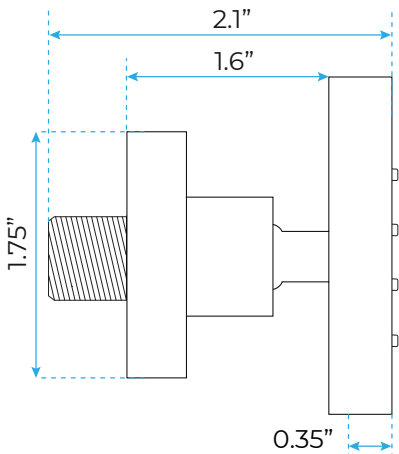

LIMA 20 INCH LED CHROME SHOWER SET SPECIFICATIONS

Shower Mixer

Hand Shower

Flow Rate: 2.0 GPM / 7.6 LPM

Shower Head

Product shown is only for installation display purpose

Body Jets

- Thread Interface Size: G 1/2 Inch
- Type: Fixed Rotatable Type
- Installation Type: Wall Mounted
- Material: Brass
- Feature: Can rotate 360 degrees
- Flow Rate: 1.5 GPM / 5.7 LPM (each Bodyspray)

All dimensions and specifications are nominal and may vary. Use actual products for accuracy in critical situations.