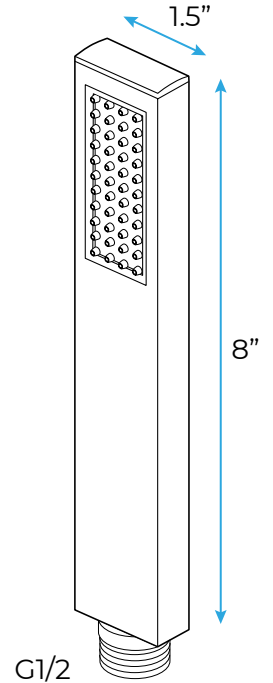

LIMA 20 INCH LED CHROME SHOWER SET SPECIFICATIONS

Shower Mixer

Hand Shower

Flow Rate: 2.0 GPM / 7.6 LPM

Shower Head

Product shown is only for installation display purpose

Body Jets

- Thread Interface Size: G 1/2 Inch
- Type: Fixed Rotatable Type
- Installation Type: Wall Mounted
- Material: Brass
- Feature: Can rotate 360 degrees
- Flow Rate: 1.5 GPM / 5.7 LPM (each Bodyspray)

All dimensions and specifications are nominal and may vary. Use actual products for accuracy in critical situations.