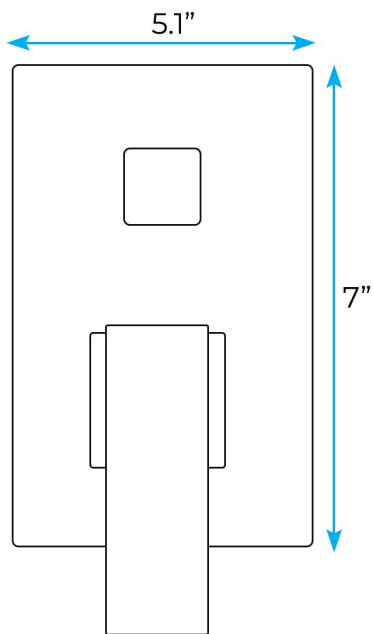

Shower Head Size:

8", 10", 12", 16"

8", 10", 12", 16"

Flow Rate
1.8 GPM / 6.8 LPM (rain Shower);

The LED light will change its color by detecting water temperature:
 0-30°C (32-86°F): Blue LED
 30-40°C (86-104°F): Green LED
 40-50°C (104-122°F): Red LED
 50-100°C (122-212°F): Flashing Red LED

Note: The LED lights are powered by water flow, and will be activated once the water is turned on.

Hand Shower Size:

Flow rate 2.5 GPM (9.5 LPM).

Mixer Size :

Body Jets Size:

Feature: Can rotate 360 degrees
Flow Rate: 1.5 GPM / 5.7 LPM (each
Bodyspray)