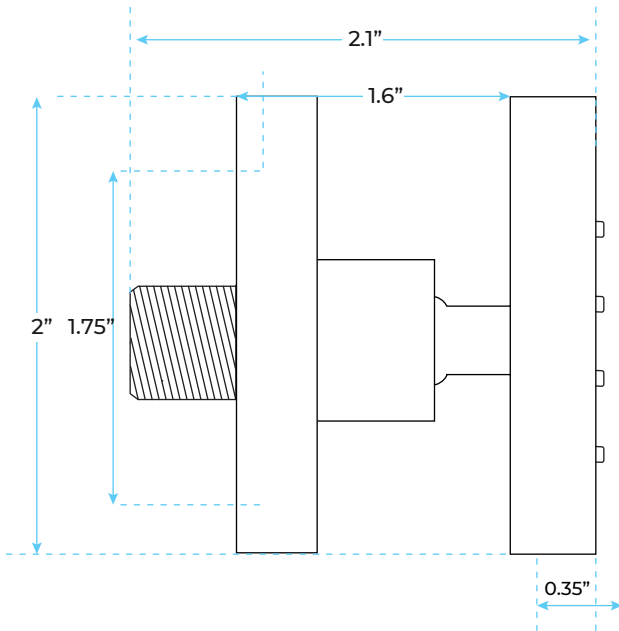

Shower Head Size:

8", 10", 12", 16"

8", 10", 12", 16"

Flow Rate
1.8 GPM / 6.8 LPM (rain Shower);

The LED light will change its color by detecting water temperature:
 0-30°C (32-86°F): Blue LED
 30-40°C (86-104°F): Green LED
 40-50°C (104-122°F): Red LED
 50-100°C (122-212°F): Flashing Red LED

Note: The LED lights are powered by water flow, and will be activated once the water is turned on.

Hand Shower Size:

Flow rate 2.5 GPM (9.5 LPM).

Mixer Size :

Body Jets Size:

Feature: Can rotate 360 degrees
Flow Rate: 1.5 GPM / 5.7 LPM (each
Bodyspray)