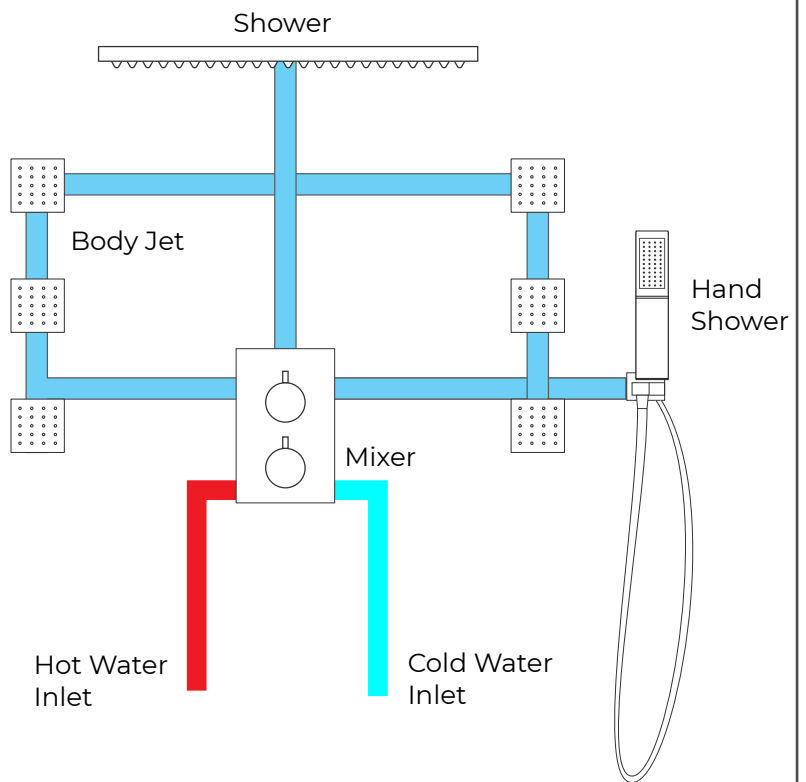

FONTANA PERU DARK OIL RUBBED BRONZE RAINFALL LED SHOWER WITH MASSAGE JETS SPECS

Specifications

- SHOWER SURFACE TREATMENT: OIL RUBBED BRONZE
- SHOWER TYPE: FIXED ROTATEBLE TYPE
- SHOWER FEATURE: LED LIGHT
- SHOWER FEATURE: COLD AND HOT, WITH 6 MASSAGE JETS
- SHOWER NUMBER OF HANDLE: SINGLE HANDLE
- SHOWER FEATURE: METERED FAUCETS

Shower Head Size:

8", 10", 12", 16"

8", 10", 12", 16"

Flow Rate
1.8 GPM / 6.8 LPM (rain Shower);

The LED light will change its color by detecting water temperature:
 0-30°C (32-86°F): Blue LED
 30-40°C (86-104°F): Green LED
 40-50°C (104-122°F): Red LED
 50-100°C (122-212°F): Flashing Red LED

Note: The LED lights are powered by water flow, and will be activated once the water is turned on.

Hand Shower Size:

Flow rate 2.5 GPM (9.5 LPM).

Mixer Size :

Body Jets Size:

Feature: Can rotate 360 degrees
Flow Rate: 1.5 GPM / 5.7 LPM (each
Bodyspray)