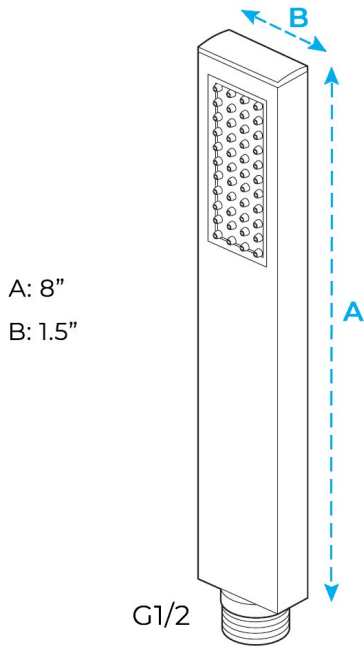

FONTANA PERU DARK OIL RUBBED BRONZE RAINFALL LED SHOWER WITH MASSAGE JETS SPECS

Specifications

- SHOWER SURFACE TREATMENT: OIL RUBBED BRONZE
- SHOWER TYPE: FIXED ROTATEBLE TYPE
- SHOWER FEATURE: LED LIGHT
- SHOWER FEATURE: COLD AND HOT, WITH 6 MASSAGE JETS
- SHOWER NUMBER OF HANDLE: SINGLE HANDLE
- SHOWER FEATURE: METERED FAUCETS

Shower Head Size:

8", 10", 12", 16"

8", 10", 12", 16"

Flow Rate
1.8 GPM / 6.8 LPM (rain Shower);

The LED light will change its color by detecting water temperature:
 0-30°C (32-86°F): Blue LED
 30-40°C (86-104°F): Green LED
 40-50°C (104-122°F): Red LED
 50-100°C (122-212°F): Flashing Red LED

Note: The LED lights are powered by water flow, and will be activated once the water is turned on.

Hand Shower Size:

Flow rate 2.5 GPM (9.5 LPM).

Mixer Size :

Body Jets Size:

Feature: Can rotate 360 degrees
Flow Rate: 1.5 GPM / 5.7 LPM (each
Bodyspray)