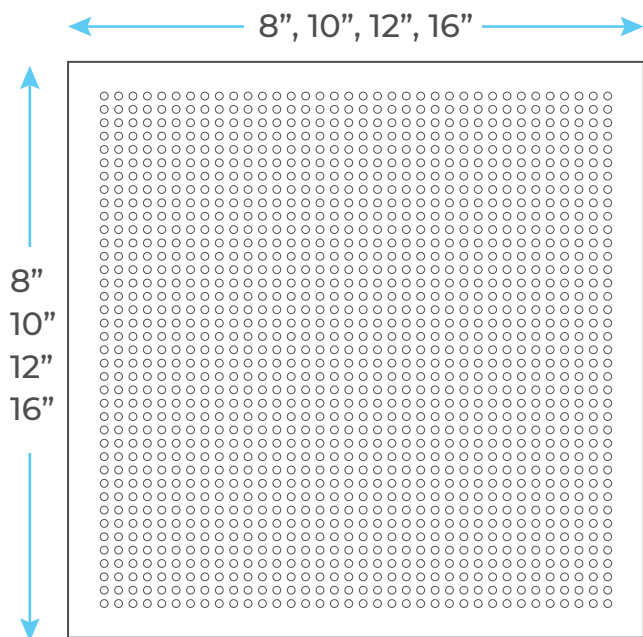

FONTANA BRUSHED GOLD NAPOLI WALL MOUNT RAINFALL SHOWER SET SPECS

Specifications

- Shower Head Size : Available 8"; 10"; 12" & 16"
- Finish: Brushed Gold
- Shower Head Material: Brass with Stainless Steel
- Pressure balance brass valve: Brass
- Valve Water pressure balance control
- Standard plumbing connection: 1/2"
- Minimum pressure required: 29 psi

Shower Head Size:

Flow Rate
2.5 GPM / 9.5 LPM (rain Shower);

Hand Shower Size:

The minimum required water pressure is 0.05 MPa (0.5 bar).
Flow rate 2.5 GPM (9.5 LPM).

Mixer Size: