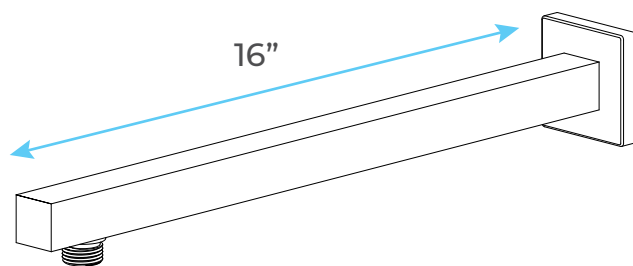

FONTANA BRUSHED GOLD NAPOLI WALL MOUNT RAINFALL SHOWER SET SPECS

Specifications

- Shower Head Size : Available 8"; 10"; 12" & 16"
- Finish: Brushed Gold
- Shower Head Material: Brass with Stainless Steel
- Pressure balance brass valve: Brass
- Valve Water pressure balance control
- Standard plumbing connection: 1/2"
- Minimum pressure required: 29 psi

Shower Head Size:

Flow Rate
2.5 GPM / 9.5 LPM (rain Shower);

Hand Shower Size:

The minimum required water pressure is 0.05 MPa (0.5 bar).
Flow rate 2.5 GPM (9.5 LPM).

Mixer Size: