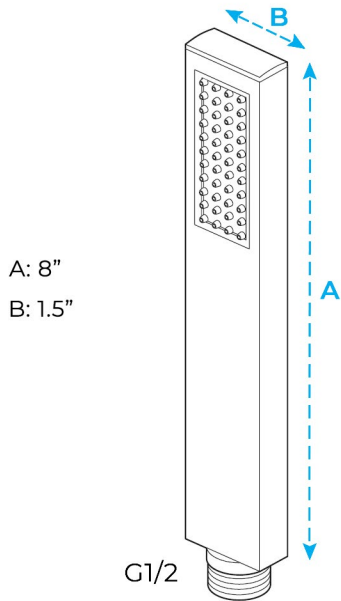

FONTANA BRUSHED GOLD NAPOLI WALL MOUNT RAINFALL SHOWER SET SPECS

Specifications

- Shower Head Size : Available 8"; 10"; 12" & 16"
- Finish: Brushed Gold
- Shower Head Material: Brass with Stainless Steel
- Pressure balance brass valve: Brass
- Valve Water pressure balance control
- Standard plumbing connection: 1/2"
- Minimum pressure required: 29 psi

Shower Head Size:

Flow Rate
2.5 GPM / 9.5 LPM (rain Shower);

Hand Shower Size:

The minimum required water pressure is 0.05 MPa (0.5 bar).
Flow rate 2.5 GPM (9.5 LPM).

Mixer Size: