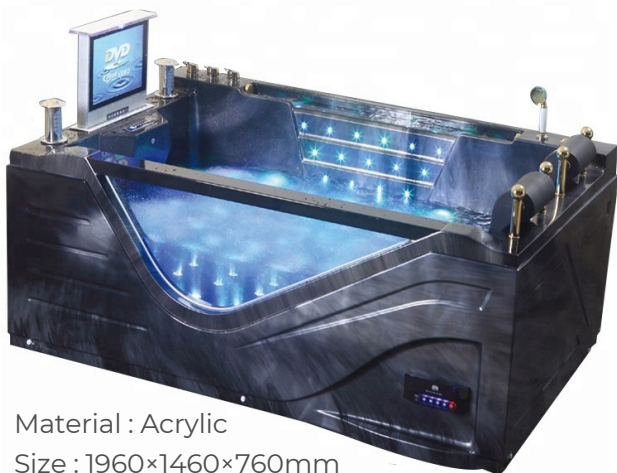

## MILAN DELUXE WHIRLPOOL MASSAGE BATHTUB WITH LCD TV SPECIFICATIONS

Material : Acrylic  
 Size : 1960×1460×760mm  
 Color : Dark grey  
 G.W. : 152kg

1. Highest level raw material
2. Leading in the field for anti-yellowing technology
3. Strong ability in new mold-making
4. 4 steps overall process QC

### Main Devices

- Massage Jet 6pcs
- Draining Switch
- Adjusting Screw of the power
- Multifunctional shower head
- Drainer
- Cold/Hot water control
- Water force adjustment switch
- Air Switch
- Water Pump 1HP
- Function changer switch
- Pillow
- Shower Hoses
- Electricity leakage Protector Water fall
- Water Suction device

### Option Function

- Bubble bath 8pcs
- Control panel
- Radio (FM)
- Bubble with LED light
- Ozonation
- Heater
- Underwater LAMP
- TV
- DVD