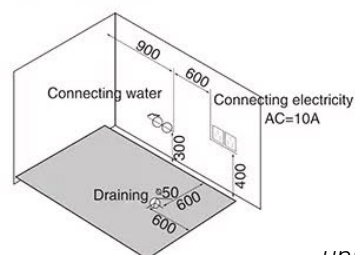

unit: mm

All dimensions and specifications are nominal and may vary. Use actual products for accuracy in critical situations.