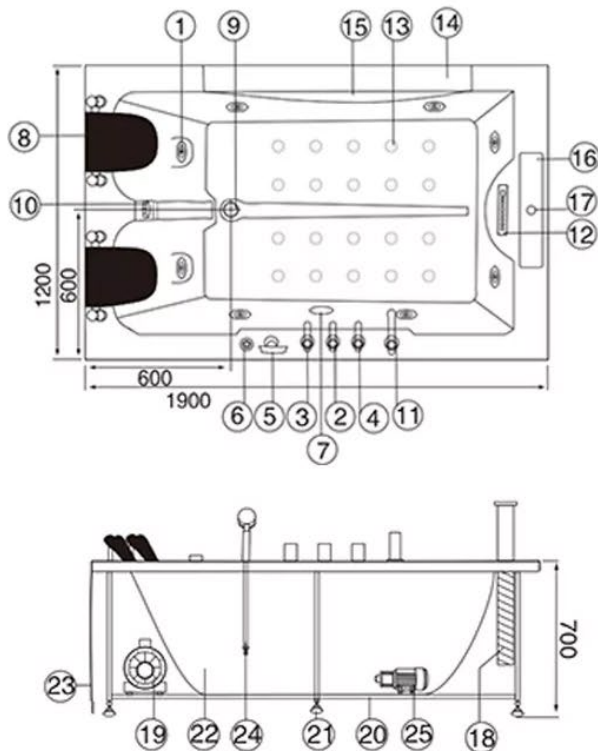

## MILAN DELUXE WHIRLPOOL MASSAGE BATHTUB WITH LCD TV SPECIFICATIONS

Material : Acrylic  
 Size : 1960×1460×760mm  
 Color : Dark grey  
 G.W. : 152kg

1. Highest level raw material
2. Leading in the field for anti-yellowing technology
3. Strong ability in new mold-making
4. 4 steps overall process QC

### Main Devices

- Massage Jet 6pcs
- Draining Switch
- Adjusting Screw of the power
- Multifunctional shower head
- Drainer
- Cold/Hot water control
- Water force adjustment switch
- Air Switch
- Water Pump 1HP
- Function changer switch
- Pillow
- Shower Hoses
- Electricity leakage Protector Water fall
- Water Suction device

### Main devices

- |   |                             |
|---|-----------------------------|
| ① Massage Jet                           | ⑭ Aluminium Armrest         |
| ② Function Changer Switch               | ⑮ Decorative Tempered Glass |
| ③ Cold Water Control                    | ⑯ LCD TV(with WIFI)         |
| ④ Hot Water Control                     | ⑰ Lift Button               |
| ⑤ Multifunctional Shower Head           | ⑱ TV Lift System            |
| ⑥ Water Force Adjustment Switch         | ⑲ Water Pump                |
| ⑦ Water Suction Device                  | ⑳ Stainless Steel Bracket   |
| ⑧ Pillow                                | ㉑ Adjusting Screw           |
| ⑨ Drainer                               | ㉒ Acrylic Bathtub           |
| ⑩ Draining switch                       | ㉓ Acrylic Apron             |
| ⑪ Waterfall                             | ㉔ Shower Hoses              |
| ⑫ Computerized Control Panel            | ㉕ Air Pump                  |
| ⑬ Bubble Bath With LED Multicolor Light |                             |