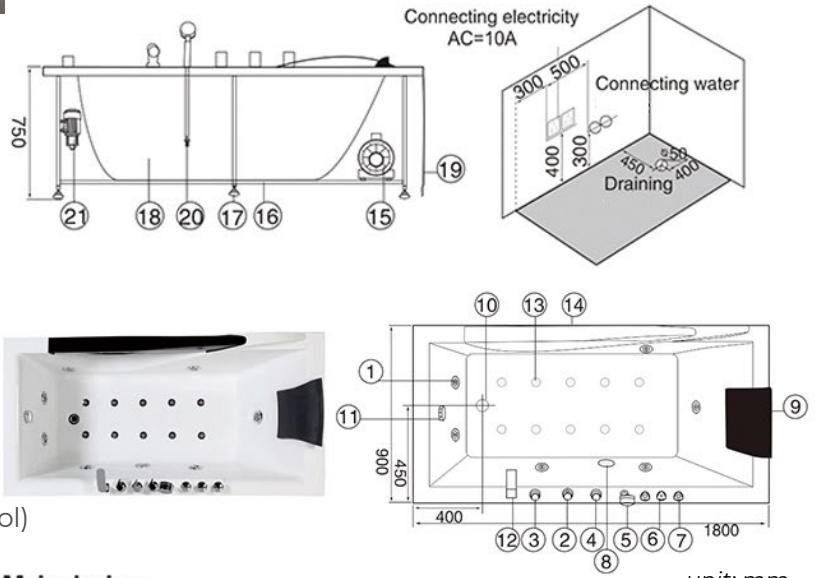

CHICAGO ONE PERSON JETTED COMBO MASSAGE ACRYLIC BATHTUB SPECIFICATIONS

Brand Name: FontanaShowers
 Model Number: FS9950
 Type: Bathtub
 Armrest: No
 Faucet: Included
 Bathtub Accessory: See list below
 Style: Freestanding
 Function: Massage
 Massage Type: Combo Massage (Air & Whirlpool)
 Installation Type: Freestanding
 Drain Location: Center
 Color: White
 Application: Indoor Tub
 Shape: Rectangular
 Type: Free-standing Bathtub
 Size: 70.87*35.43*29.53" (1800*900*750mm)
 Seating: 1 Adult
 Feature: Eco-friendly Material
 Material: Acrylic

Main devices

- | | |
|---------------------------------|---|
| ① Massage Jet | ⑫ Waterfall |
| ② Function Changer Switch | ⑬ Bubble Bath With LED Multicolor Light |
| ③ Cold Water Control | ⑭ Decorative Tempered Glass |
| ④ Hot Water Control | ⑮ Water Pump |
| ⑤ Multifunctional Shower Head | ⑯ Stainless Steel Bracket |
| ⑥ Water Force Adjustment Switch | ⑰ Adjusting Screw |
| ⑦ Air Switch | ⑱ Acrylic Bathtub |
| ⑧ Water Suction Device | ⑲ Acrylic Apron |
| ⑨ Pillow | ⑳ Shower Hoses |
| ⑩ Drainer | ㉑ Air Pump |
| ⑪ Draining switch | |