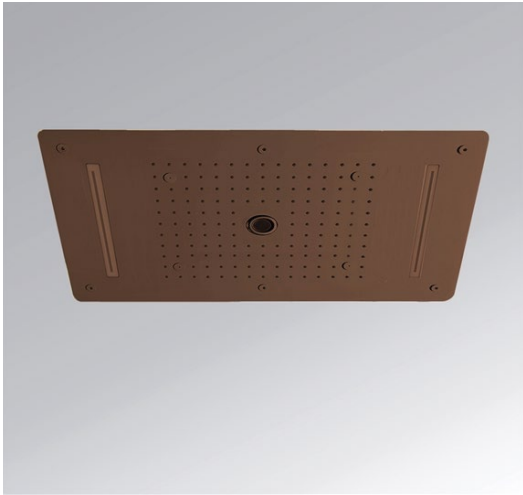

# MULTI-FUNCTION RECESSED SHOWER SYSTEM SPECIFICATIONS

Shower Head

Technical Detail of the Shower Head:

- > Shower Head Size: 27.5x15 Inches (70x38cm)
- > Installation Type: Ceiling Mounted Shower Head
- > LED Light Powered by Adapter: Input 90-240VAC, Output 12VDC
- > Features of Shape: Rectangle
- > Function: Rainfall, Mist, Waterfall, Water Column
- > Inlet/Outlet Thread: G1/2" (NPT Adapter Available)
- > Material: SUS 304
- > Flow Rate : 2 GPM Rainfall, 0.6 GPM Mist, 9 GPM for waterfall, 2 GPM for Water Column

Product shown is only for installation display purpose

unit:mm