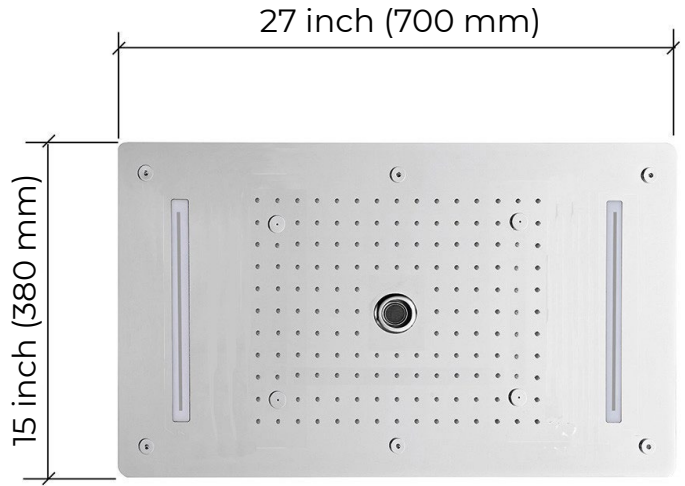

# MULTI-FUNCTION RECESSED SHOWER SYSTEM SPECIFICATIONS

Shower Head

Technical Detail of the Shower Head:

- > Shower Head Size: 27.5x15 Inches (70x38cm)
- > Installation Type: Ceiling Mounted Shower Head
- > LED Light Powered by Adapter: Input 90-240VAC, Output 12VDC
- > Features of Shape: Rectangle
- > Function: Rainfall, Mist, Waterfall, Water Column
- > Inlet/Outlet Thread: G1/2" (NPT Adapter Available)
- > Material: SUS 304
- > Flow Rate : 2 GPM Rainfall, 0.6 GPM Mist, 9 GPM for waterfall, 2 GPM for Water Column

Product shown is only for installation display purpose

unit:mm