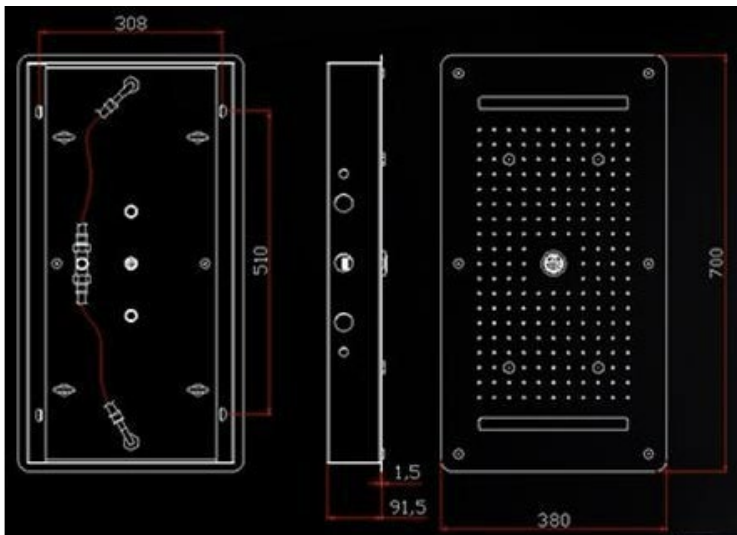

# MULTI-FUNCTION RECESSED SHOWER SYSTEM SPECIFICATIONS

Shower Head

Technical Detail of the Shower Head:

- > Shower Head Size: 27.5x15 Inches (70x38cm)
- > Installation Type: Ceiling Mounted Shower Head
- > LED Light Powered by Adapter: Input 90-240VAC, Output 12VDC
- > Features of Shape: Rectangle
- > Function: Rainfall, Mist, Waterfall, Water Column
- > Inlet/Outlet Thread: G1/2" (NPT Adapter Available)
- > Material: SUS 304
- > Flow Rate : 2 GPM Rainfall, 0.6 GPM Mist, 9 GPM for waterfall, 2 GPM for Water Column

Product shown is only for installation display purpose

unit:mm