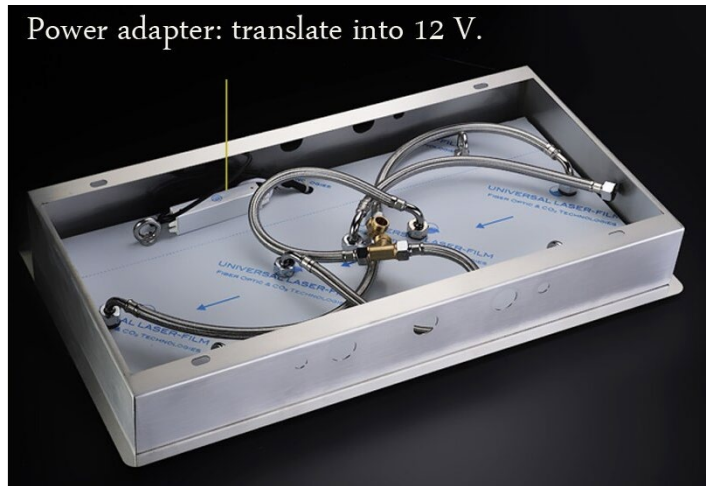

# MULTI-FUNCTION RECESSED SHOWER SYSTEM SPECIFICATIONS

Shower Head

Technical Detail of the Shower Head:

- > Shower Head Size: 27.5x15 Inches (70x38cm)
- > Installation Type: Ceiling Mounted Shower Head
- > LED Light Powered by Adapter: Input 90-240VAC, Output 12VDC
- > Features of Shape: Rectangle
- > Function: Rainfall, Mist, Waterfall, Water Column
- > Inlet/Outlet Thread: G1/2" (NPT Adapter Available)
- > Material: SUS 304
- > Flow Rate : 2 GPM Rainfall, 0.6 GPM Mist, 9 GPM for waterfall, 2 GPM for Water Column

Product shown is only for installation display purpose

unit:mm