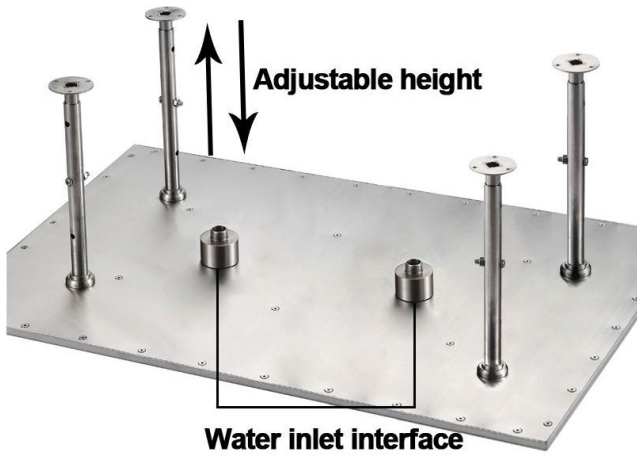

## 24" OIL RUBBED BRONZE SQUARE RAINFALL LED SHOWERHEAD SPECIFICATIONS

Shower Head

1/2" NPT inlets  
Easy clean nozzles  
Flow Rate: 9.5L/min 2.5 GPM

Product images shown is only for installation display purpose

### (If you have opted for LED option)

The LED light will change its color by detecting water temperature:

- 0-30°C (32-86°F): Blue LED ■
- 30-40°C (86-104°F): Green LED ■
- 40-50°C (104-122°F): Red LED ■
- 50-100°C (122-212°F): Flashing Red LED ■ ■ ■

**Note:** The LED lights are powered by water flow, and will be activated once the water is turned on.

All dimensions and specifications are nominal and may vary. Use actual products for accuracy in critical situations.