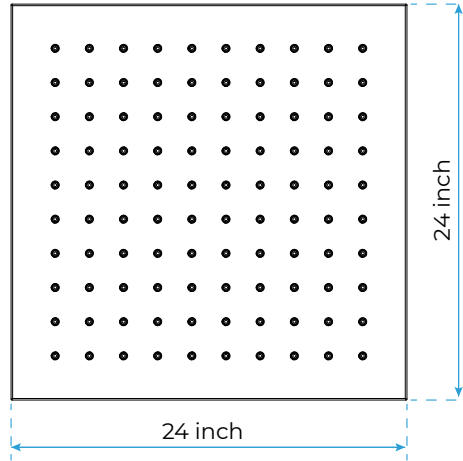

## 24" OIL RUBBED BRONZE SQUARE RAINFALL LED SHOWERHEAD SPECIFICATIONS

Shower Head

1/2" NPT inlets  
Easy clean nozzles  
Flow Rate: 9.5L/min 2.5 GPM

Product images shown is only for installation display purpose

### (If you have opted for LED option)

The LED light will change its color by detecting water temperature:

- 0-30°C (32-86°F): Blue LED ■
- 30-40°C (86-104°F): Green LED ■
- 40-50°C (104-122°F): Red LED ■
- 50-100°C (122-212°F): Flashing Red LED ■ ■ ■