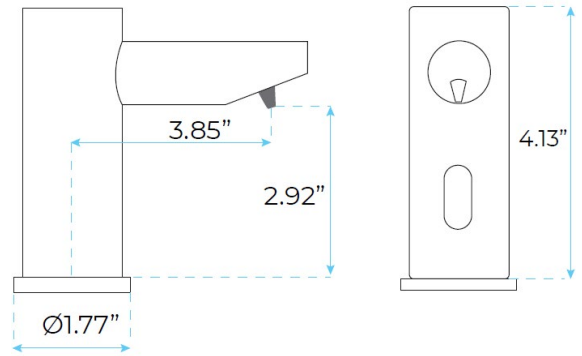

MARSALA MINIMALIST MODERN BRUSHED NICKEL SENSOR SOAP DISPENSER SPECS

SPECS:

- Product Type: Commercial
- Main Construction Material: Brass
- Mount Type: Deck
- Handle Type: Infra-Red
- Power: 4 (D) Batteries / AC Adapter Optional
- Soap Pump: 6 Volt Noise-Free PERISTALTIC Pump System
- Number of Tap Holes: 1
- Valve/Cartridge Type: Solenoid Valve
- Sensing Range: Adjustable with optional remote control
- Working Soap: Standard liquid Soap
- Soap Bottle Capacity: 800ML
- Viscosity of Liquid Soap: 0.5ML to 1.5ML, adjustable
- Soap Amount Per Use: No