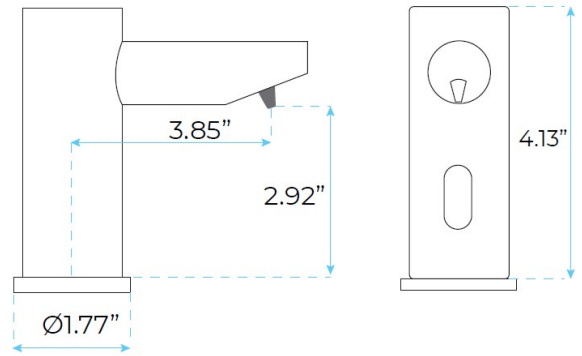

MARSALA MINIMALIST MODERN BRUSHED NICKEL SENSOR SOAP DISPENSER SPECS

SPECS:

- Product Type: Commercial
- Main Construction Material: Brass
- Mount Type: Deck
- Handle Type: Infra-Red
- Power: 4 (D) Batteries / AC Adapter
Optional
- Soap Pump: 6 Volt Noise-Free
PERISTALTIC Pump System
- Number of Tap Holes: 1
- Valve/Cartridge Type: Solenoid Valve
- Sensing Range: Adjustable with optional
remote control
- Working Soap: Standard liquid Soap
- Soap Bottle Capacity: 800ML
- Viscosity of Liquid Soap: 0.5ML to 1.5ML,
adjustable
- Soap Amount Per Use: No