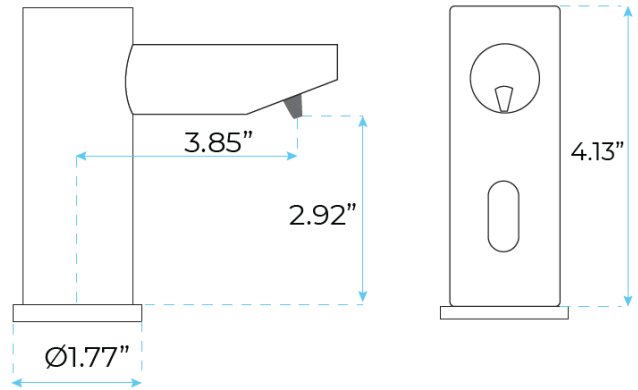

MARSALA MINIMALIST MODERN MATTE BLACK SENSOR SOAP DISPENSER SPECIFICATIONS

Size:

Specifications

- Product Type: Commercial
- Main Construction Material: Brass
- Mount Type: Deck
- Handle Type: Infra-Red
- Power: 4 (D) Batteries / AC Adapter
- Optional
- Soap Pump: 6 Volt Noise-Free PERISTALTIC Pump System
- Number of Tap Holes: 1
- Valve/Cartridge Type: Solenoid Valve
- Sensing Range: Adjustable with optional remote control
- Working Soap: Standard liquid Soap
- Soap Bottle Capacity: 800ML
- Viscosity of Liquid Soap: 0.5ML to 1.5ML, adjustable
- Soap Amount Per Use: No