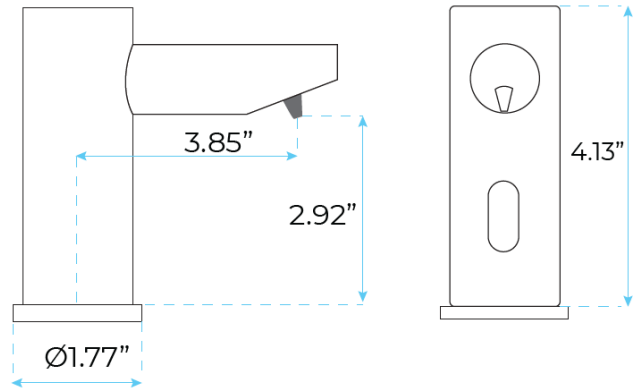

MARSALA MINIMALIST MODERN OIL RUBBED BRONZE SENSOR SOAP DISPENSER SPECS

Size:

Specifications

- Product Type: Commercial
- Main Construction Material: Brass
- Mount Type: Deck
- Handle Type: Infra-Red
- Power: 4 (D) Batteries / AC Adapter
- Optional
- Soap Pump: 6 Volt Noise-Free PERISTALTIC Pump System
- Number of Tap Holes: 1
- Valve/Cartridge Type: Solenoid Valve
- Sensing Range: Adjustable with optional remote control
- Working Soap: Standard liquid Soap
- Soap Bottle Capacity: 800ML
- Viscosity of Liquid Soap: 0.5ML to 1.5ML, adjustable
- Soap Amount Per Use: No