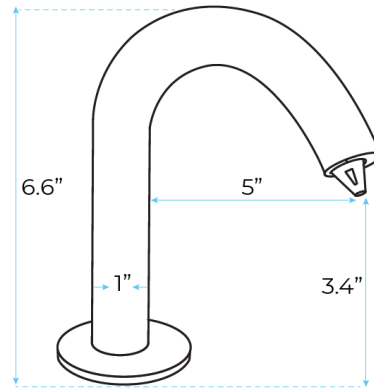

**DIJON HAND FREE DECK MOUNT COMMERCIAL SOAP DISPENSER IN DARK OIL RUBBED BRONZE FINISH
SPECS**

SPECS :

- Product Type: Commercial
- Main Construction Material: Brass
- Mount Type: Deck
- Handle Type: Infra-Red
- Power Rating: 3 Amp Fuse, AC: 230V
DC: 1.5V
- Batteries Required: 4 AA Batteries (not supplied)
- Number of Tap Holes: 1
- Valve/Cartridge Type: Solenoid Valve
- Plumbing System Requirements: Suitable for all plumbing systems
- Sensing Range: 2.4-3.9 in (6-10 cm)
- Activation Time: 0.5 - 1 secs
- Viscosity of Liquid Soap: 100-3500cp (mpA .s)
- Isolation Included: NO