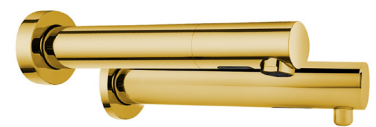

Solo Light Oil Rubbed Bronze Touchless Motion Activated Sink Faucet and Soap Dispenser
FS-509-FSD

Solo Oil Rubbed Bronze Touchless Motion Activated Sink Faucet and Soap Dispenser
FS-509FSD

Solo Gold Touchless Motion Activated Sink Faucet and Soap Dispenser
FS-509SDF

Solo Brushed Gold Touchless Motion Activated Sink Faucet and Soap Dispenser
FS-509-SD

Fontana Lyon Chrome Touchless Wall Mounted Faucet and Soap Dispenser Commercial Set
FS18242

Fontana Rio Brushed Nickel Finish Commercial Wall Mount Dual Automatic Sensor Faucet with Sensor Soap Dispenser
FS9087

Fontana Rio Matte Black Finish Commercial Wall Mount Dual Automatic Sensor Faucet with Sensor Soap Dispenser
FS9087-MB

Fontana Florence Commercial Wall Mount Touchless Sensor Faucet with Sensor Soap in Oil Rubbed Bronze
FS18266-DORB