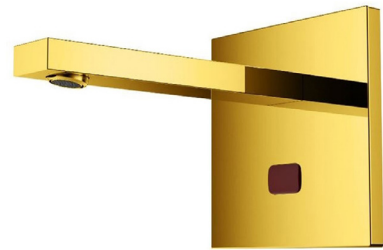

Fontana Commercial Wall Mount XT5 Automatic Sensor Faucet, Gold Tone
FSXT51