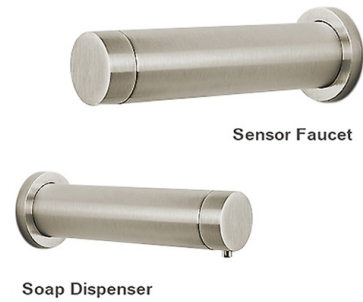

Solo Light Oil Rubbed Bronze Touchless Motion Activated Sink Faucet and Soap Dispenser
FS-509-FSD

Solo Oil Rubbed Bronze Touchless Motion Activated Sink Faucet and Soap Dispenser
FS-509FSD

Solo Gold Touchless Motion Activated Sink Faucet and Soap Dispenser
FS-509SDF

Solo Brushed Gold Touchless Motion Activated Sink Faucet and Soap Dispenser
FS-509-SD

Fontana Lyon Chrome Touchless Wall Mounted Faucet and Soap Dispenser Commercial Set
FS18242

Fontana Rio Brushed Nickel Finish Commercial Wall Mount Dual Automatic Sensor Faucet with Sensor Soap Dispenser
FS9087