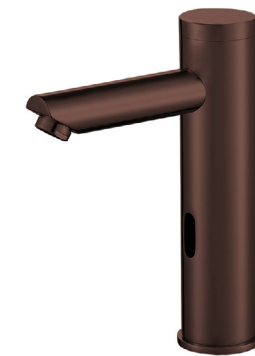

Solo Light Oil Rubbed Bronze Touchless Motion Activated Sink Faucet
FS-509ORB