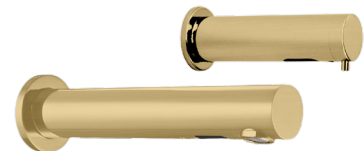

Fontana Lyon Chrome Touchless Wall Mounted Faucet and Soap Dispenser Commercial Set
FS18242

Fontana Rio Matte Black Finish Commercial Wall Mount Dual Automatic Sensor Faucet with Sensor Soap Dispenser
FS9087-MB

Fontana Florence Commercial Wall Mount Touchless Sensor Faucet with Sensor Soap in Oil Rubbed Bronze
FS18266-DORB