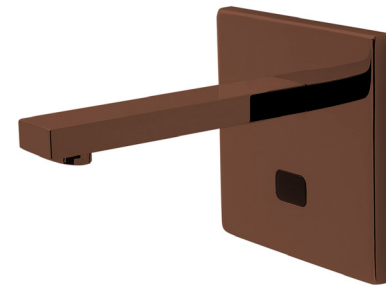

Fontana Commercial Wall Mount XT5 Automatic Sensor Faucet, Light Oil Rubbed Bronze
FSXT52