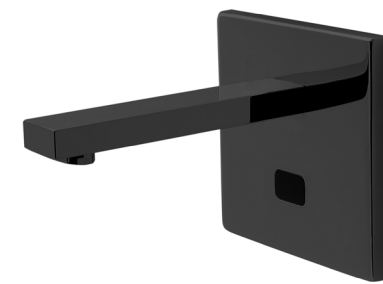

Fontana Commercial Oil Rubbed Bronze Automatic Wall Mount XT5 Sensor Faucet
FSXT53