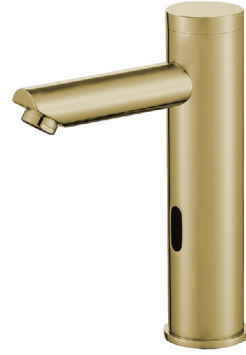

Solo Brushed Gold Touchless Motion Activated Sink Faucet and Soap Dispenser
FS-509-SD

Fontana Lyon Chrome Touchless Wall Mounted Faucet and Soap Dispenser Commercial Set
FS18242

Fontana Rio Brushed Nickel Finish Commercial Wall Mount Dual Automatic Sensor Faucet with Sensor Soap Dispenser
FS9087

Fontana Venice Gold Wall Mount Touchless Commercial Automatic Sensor Faucet and Soap Dispenser
FS18503-G

Fontana Rio Brushed Gold Finish Commercial Dual Sensor Faucet And Soap Dispenser
FS9086

Solo Brushed Nickel Touchless Motion Activated Sink Faucet
FS-509-BN

Solo Commercial Automatic Touchless Sensor Faucet in Chrome
FS-509N

Solo Oil Rubbed Bronze Touchless Motion Activated Sink Faucet
FS-509-ORB

Solo Light Oil Rubbed Bronze Touchless Motion Activated Sink Faucet
FS-509ORB

Solo Gold Tone Touchless Motion Activated Sink Faucet
FS-509GP

Fontana Commercial Gold Finish Touchless Automatic Sensor Faucet
FS9061SF

Solo Gold Touchless Motion Activated Sink Faucet
FS-509G

Solo Brushed Gold Touchless Motion Activated Sink Faucet
FS-509-BG