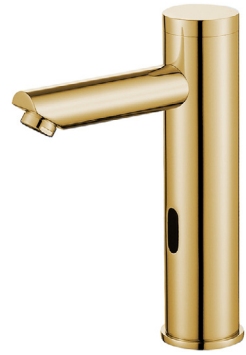

Solo Brushed Gold Touchless Motion Activated Sink Faucet and Soap Dispenser
FS-509-SD

Fontana Lyon Chrome Touchless Wall Mounted Faucet and Soap Dispenser Commercial Set
FS18242

Fontana Rio Brushed Nickel Finish Commercial Wall Mount Dual Automatic Sensor Faucet with Sensor Soap Dispenser
FS9087

Fontana Venice Gold Wall Mount Touchless Commercial Automatic Sensor Faucet and Soap Dispenser
FS18503-G

Fontana Rio Brushed Gold Finish Commercial Dual Sensor Faucet And Soap Dispenser
FS9086

Solo Brushed Nickel Touchless Motion Activated Sink Faucet
FS-509-BN

Solo Commercial Automatic Touchless Sensor Faucet in Chrome
FS-509N

Solo Oil Rubbed Bronze Touchless Motion Activated Sink Faucet
FS-509-ORB

Solo Light Oil Rubbed Bronze Touchless Motion Activated Sink Faucet
FS-509ORB

Solo Gold Tone Touchless Motion Activated Sink Faucet
FS-509GP

Fontana Commercial Gold Finish Touchless Automatic Sensor Faucet
FS9061SF

Solo Gold Touchless Motion Activated Sink Faucet
FS-509G

Solo Brushed Gold Touchless Motion Activated Sink Faucet
FS-509-BG